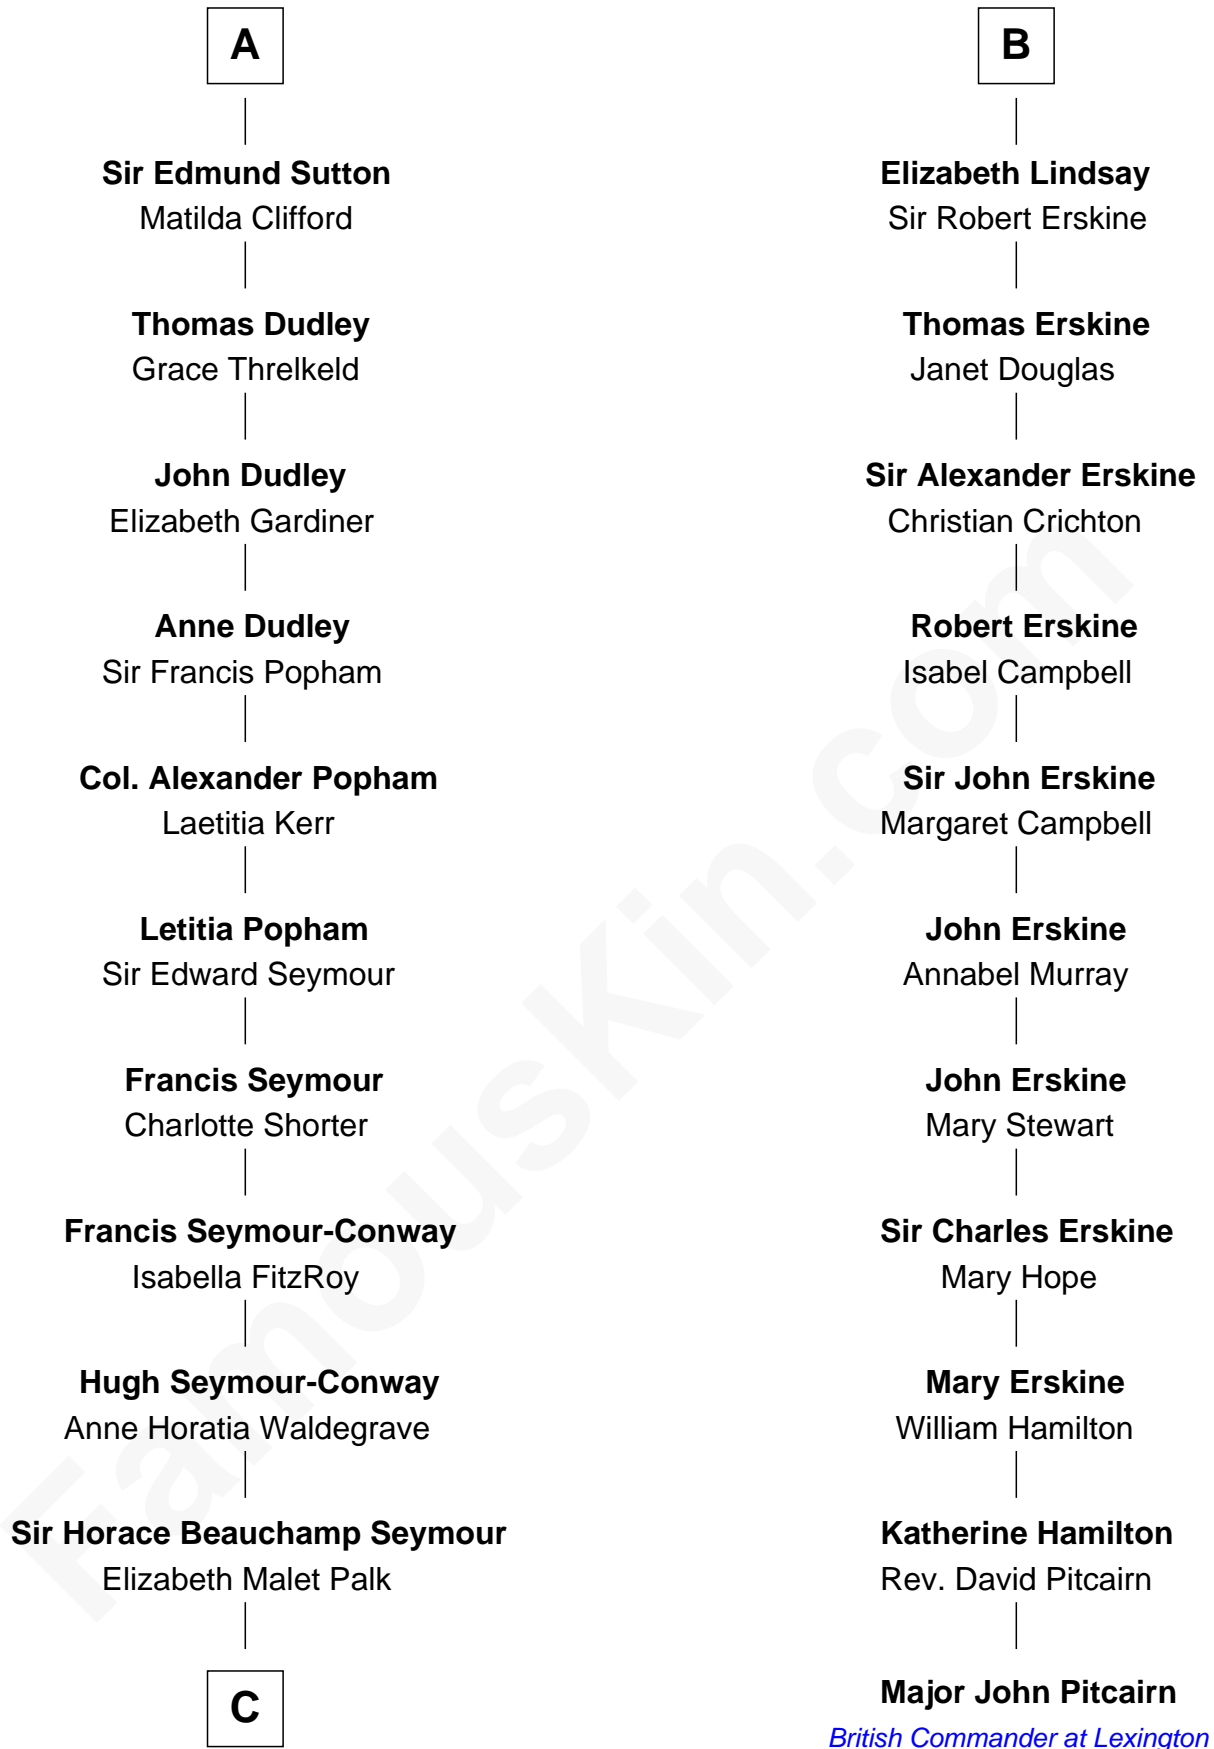

FamousKin.com

Relationship Chart of

Princess Diana

Princess of Wales

17th cousin 4 times removed of

Major John Pitcairn
British Commander at Battle of Lexington

C

Adelaide Horatia Elizabeth Seymour

Frederick Spencer

Charles Robert Spencer

Margaret Baring

Albert Edward John Spencer

Cynthia Elinor Beatrix Hamilton

Edward John Spencer

Frances Ruth Burke Roche

Princess Diana