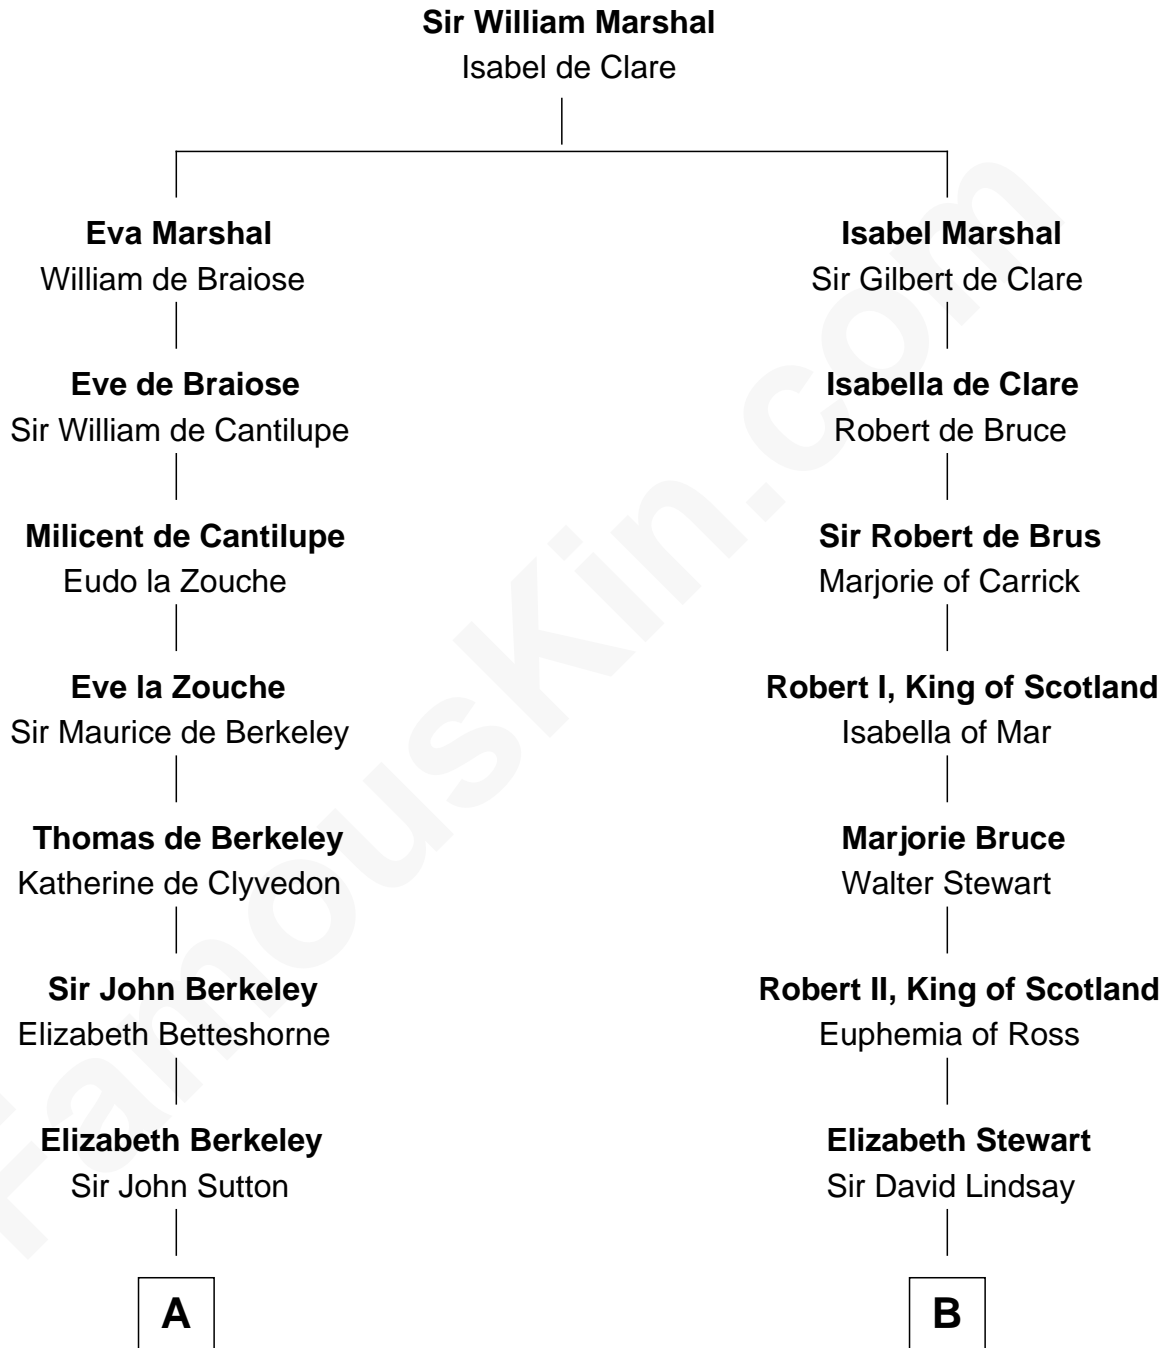

FamousKin.com

Relationship Chart of

Princess Diana

Princess of Wales

17th cousin 4 times removed of

Major John Pitcairn
British Commander at Battle of Lexington

C

Adelaide Horatia Elizabeth Seymour

Frederick Spencer

Charles Robert Spencer

Margaret Baring

Albert Edward John Spencer

Cynthia Elinor Beatrix Hamilton

Edward John Spencer

Frances Ruth Burke Roche

Princess Diana