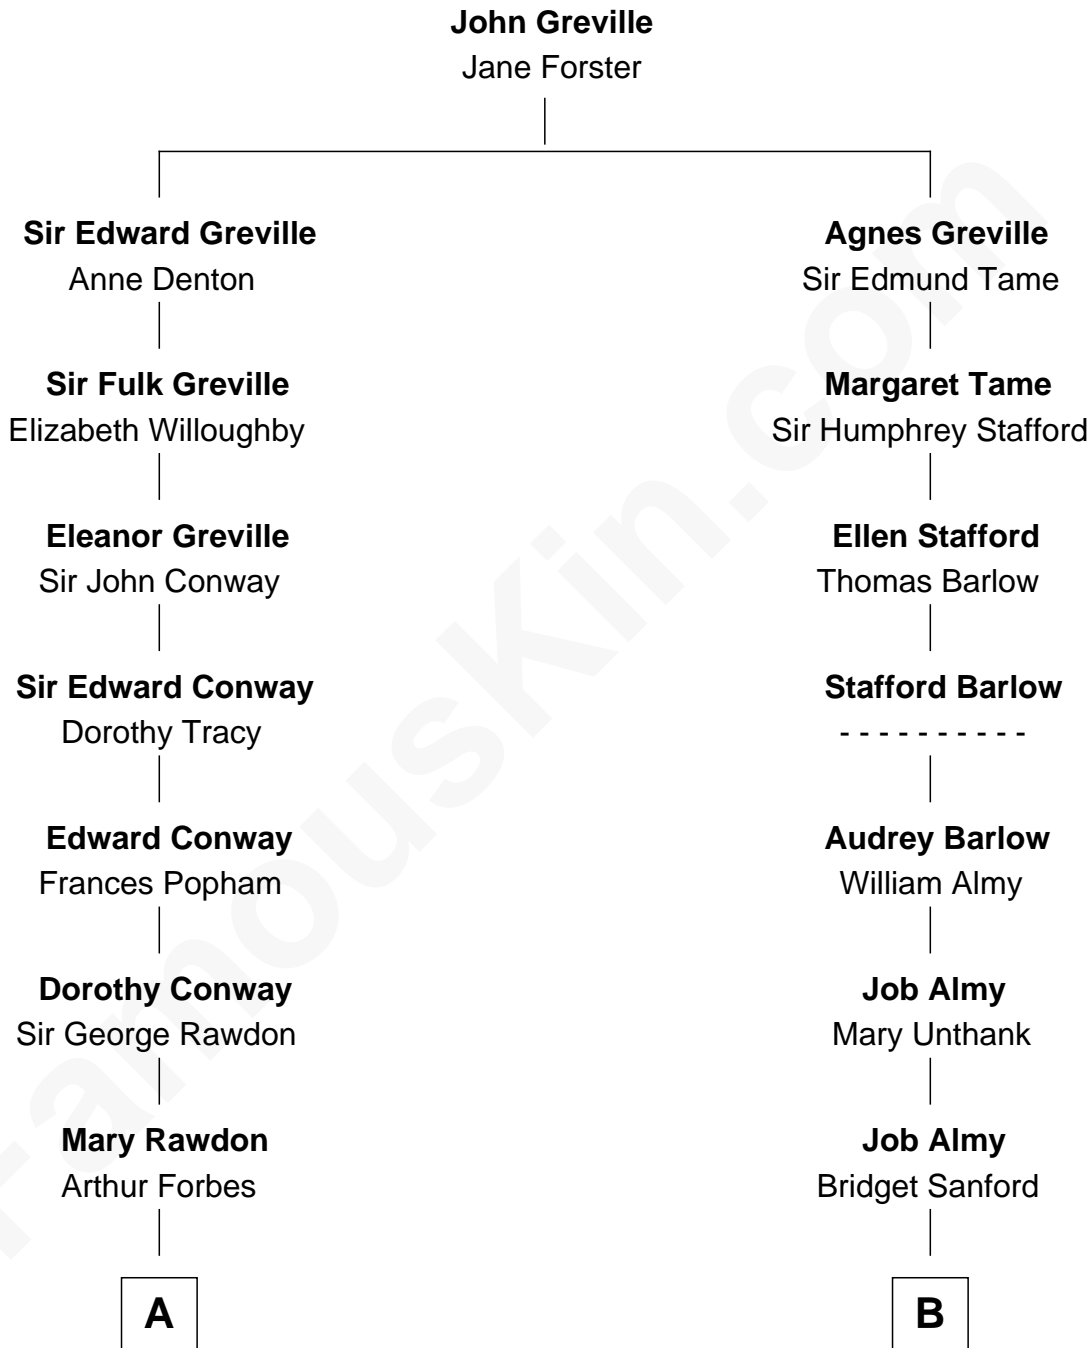

**FamousKin.com**  
**Relationship Chart of**  
**Princess Diana**  
*Princess of Wales*

13th cousin 3 times removed of

**Marilyn Monroe**  
*Actress, Model, and Singer*

**A**

**Jane Forbes**  
Josias Champagné

**Rosalind Cecilia Caroline Bingham**  
James Albert Edward Hamilton

**Cynthia Elinor Beatrix Hamilton**  
Albert Edward John Spencer

**Edward John Spencer**  
Frances Ruth Burke Roche

**Princess Diana**  
*Princess of Wales*