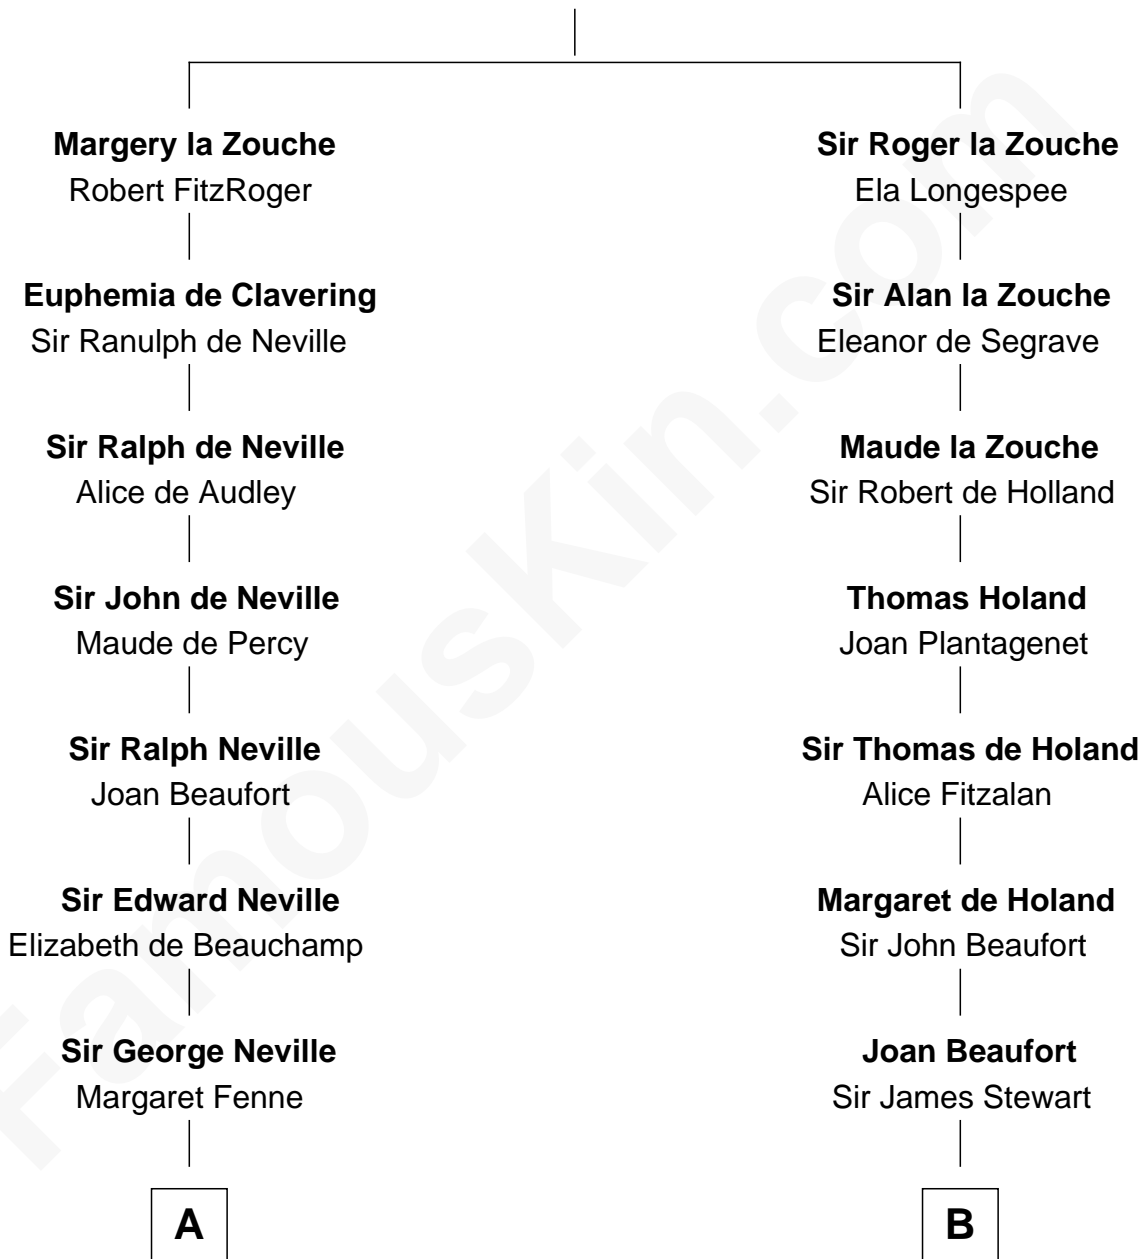

# FamousKin.com Relationship Chart of

**Princess Diana**

*Princess of Wales*

19th cousin 2 times removed of

**Noel Coward**

*Playwright, Actor, and Songwriter*

**Alan la Zouche**

Ellen de Quincy

**C**

**Frederick Spencer**

Adelaide Horatia Elizabeth Seymour

**Charles Robert Spencer**

Margaret Baring

**Albert Edward John Spencer**

Cynthia Elinor Beatrix Hamilton

**Edward John Spencer**

Frances Ruth Burke Roche

**Princess Diana**

*Princess of Wales*

**D**

**Henry Gordon Veitch**

Mary Kathleen Synch

**Violet Agnes Veitch**

Arthur Sabin Coward