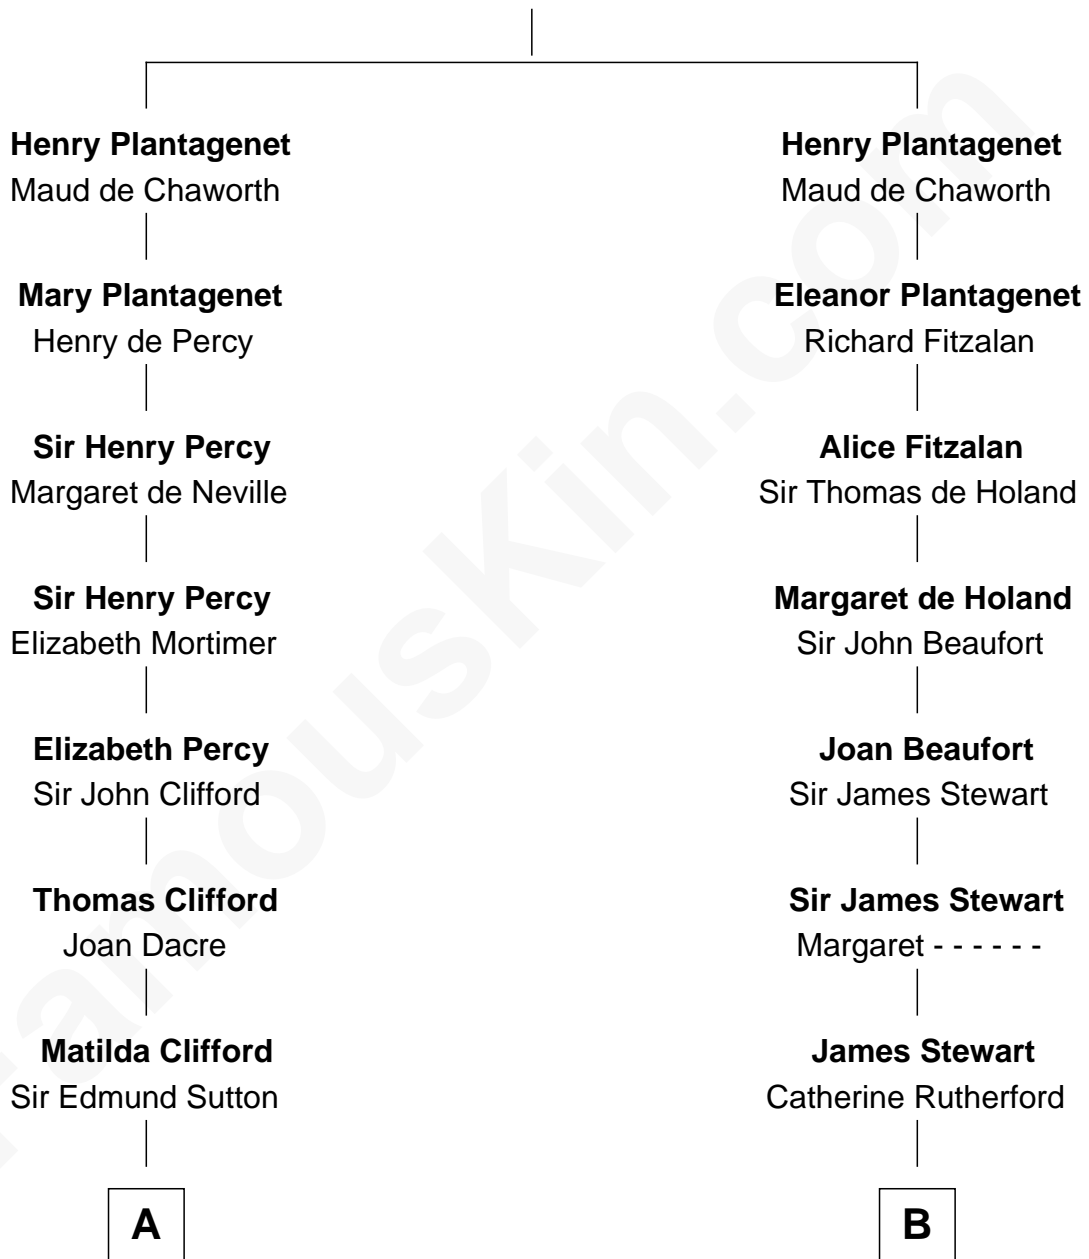

FamousKin.com Relationship Chart of

Princess Diana

Princess of Wales

17th cousin 3 times removed of

Noel Coward

Playwright, Actor, and Songwriter

Edmund Plantagenet

Blanche of Artois

C

—
Charles Robert Spencer

Margaret Baring

—
Albert Edward John Spencer

Cynthia Elinor Beatrix Hamilton

—
Edward John Spencer

Frances Ruth Burke Roche

—
Princess Diana

Princess of Wales

FamousKin.com