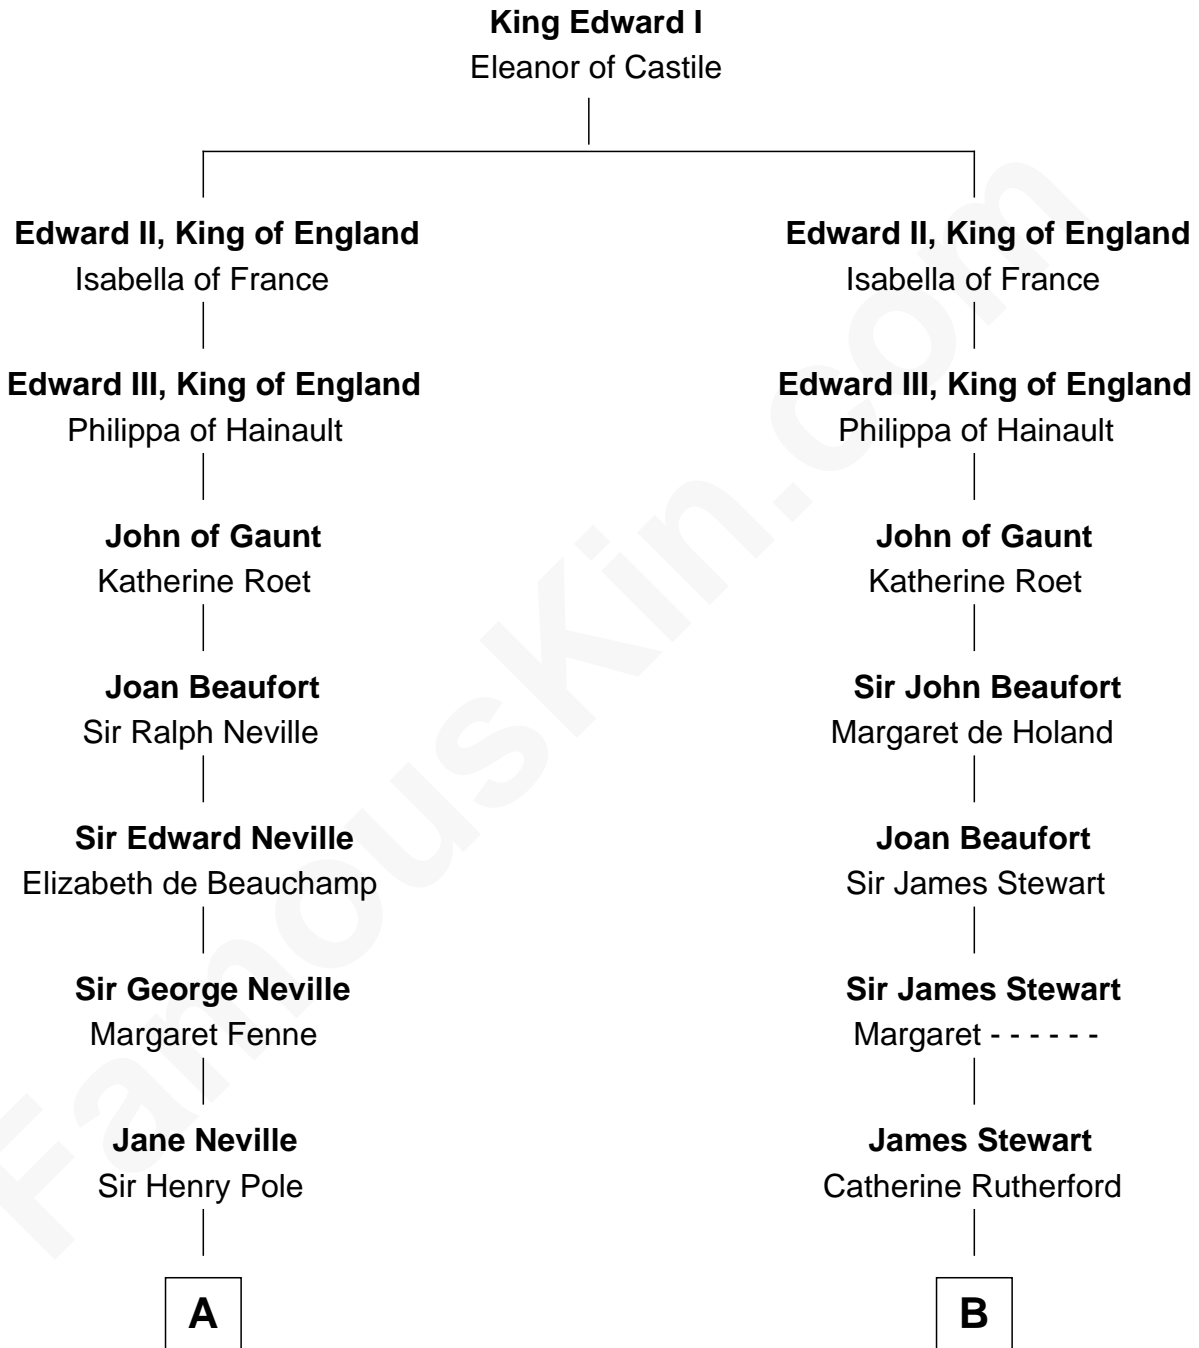

FamousKin.com Relationship Chart of

Princess Diana

Princess of Wales

17th cousin 3 times removed of

Noel Coward

Playwright, Actor, and Songwriter

C

—
Charles Robert Spencer

Margaret Baring

—
Albert Edward John Spencer

Cynthia Elinor Beatrix Hamilton

—
Edward John Spencer

Frances Ruth Burke Roche

—
Princess Diana

Princess of Wales

FamousKin.com