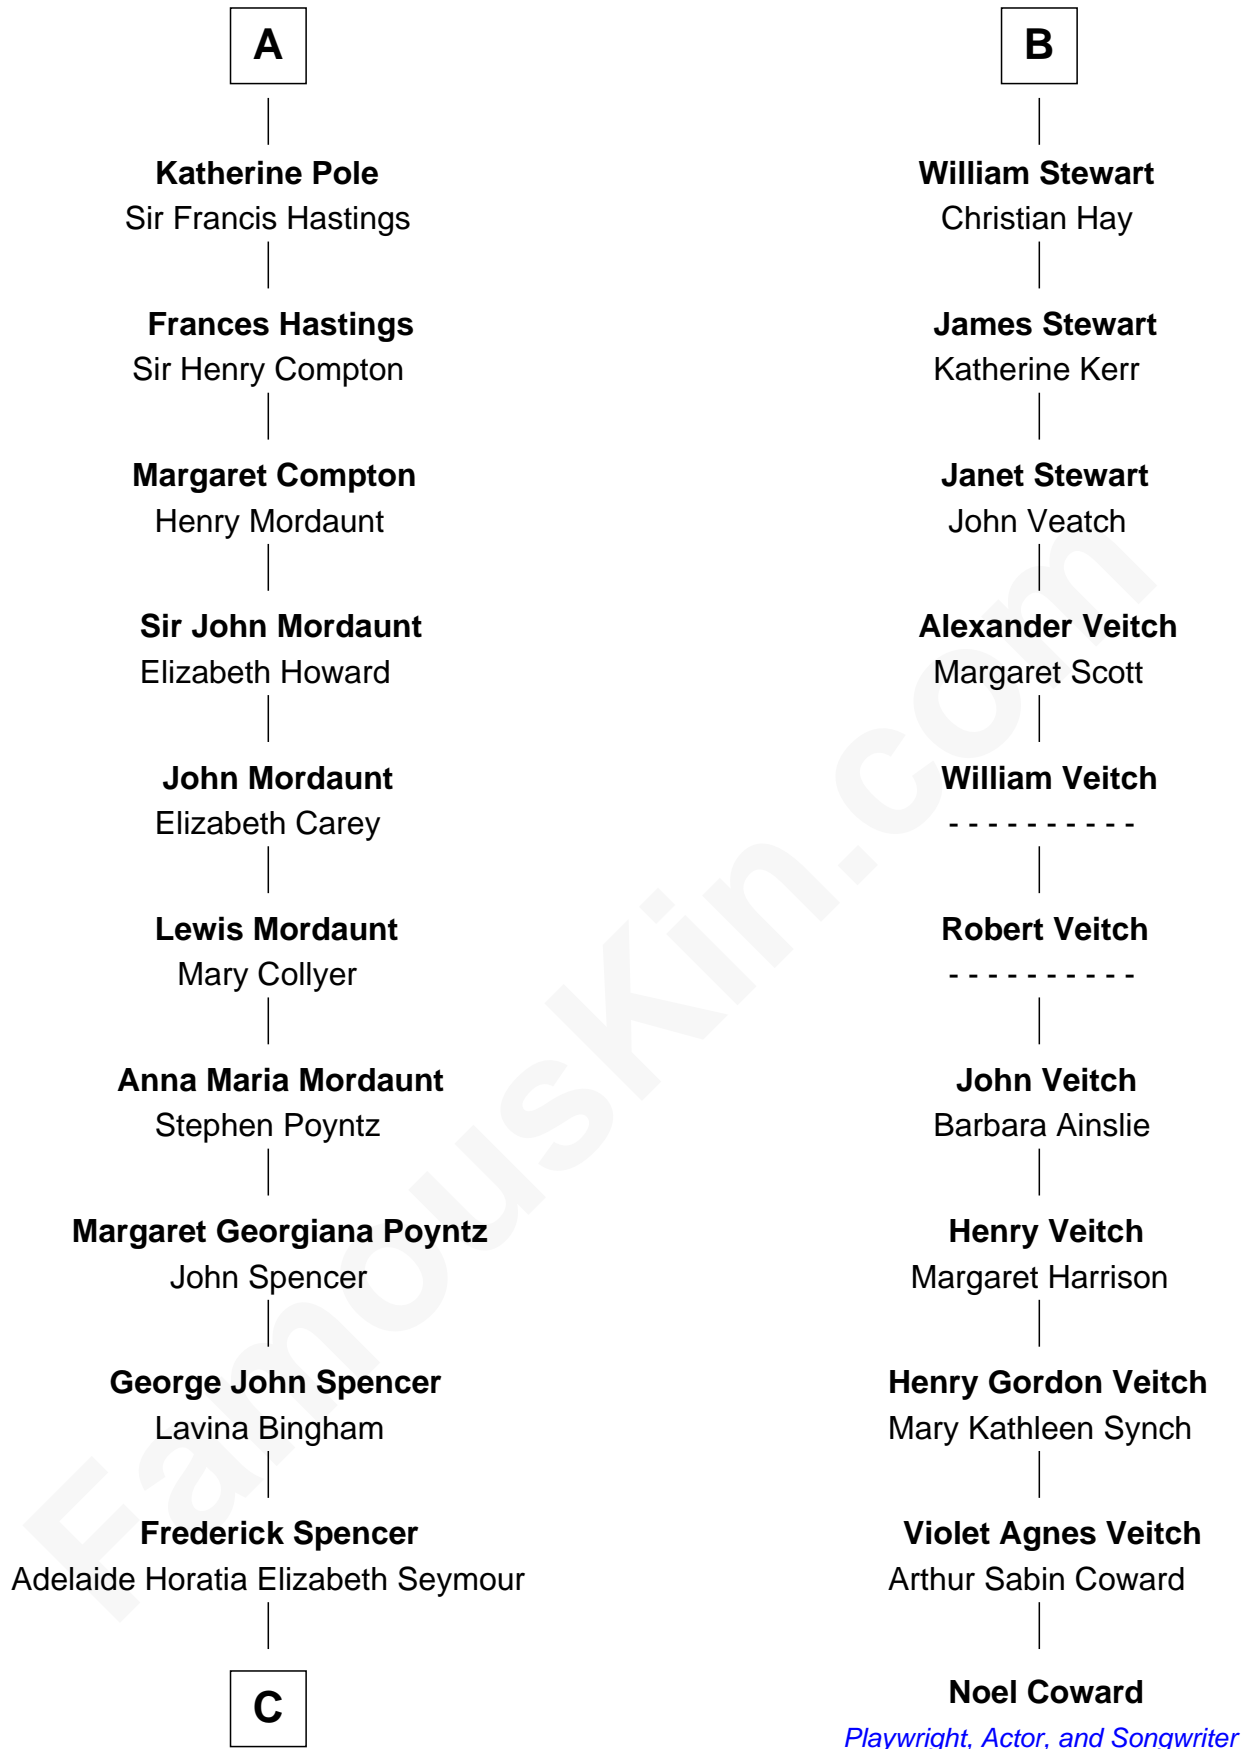

FamousKin.com Relationship Chart of

Princess Diana

Princess of Wales

17th cousin 3 times removed of

Noel Coward

Playwright, Actor, and Songwriter

C

—
Charles Robert Spencer

Margaret Baring

—
Albert Edward John Spencer

Cynthia Elinor Beatrix Hamilton

—
Edward John Spencer

Frances Ruth Burke Roche

—
Princess Diana

Princess of Wales

FamousKin.com