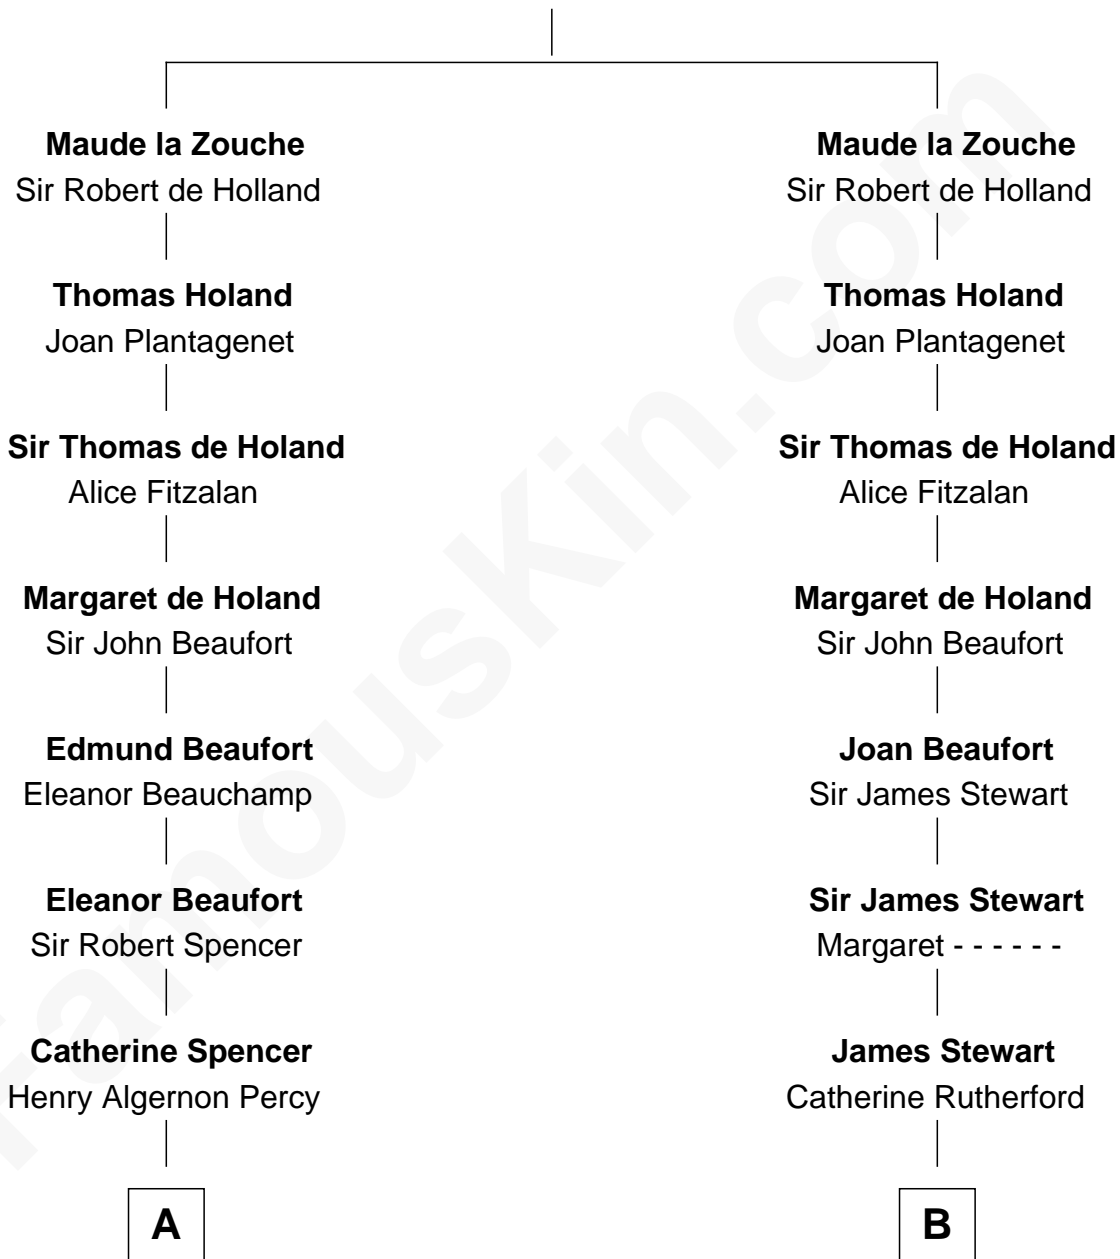

FamousKin.com Relationship Chart of

Princess Diana

Princess of Wales

17th cousin 4 times removed of

Noel Coward

Playwright, Actor, and Songwriter

Sir Alan la Zouche

Eleanor de Segrave

C

—
Frederick Spencer

Adelaide Horatia Elizabeth Seymour

—
Charles Robert Spencer

Margaret Baring

—
Albert Edward John Spencer

Cynthia Elinor Beatrix Hamilton

—
Edward John Spencer

Frances Ruth Burke Roche

—
Princess Diana

Princess of Wales

FamousKin.com