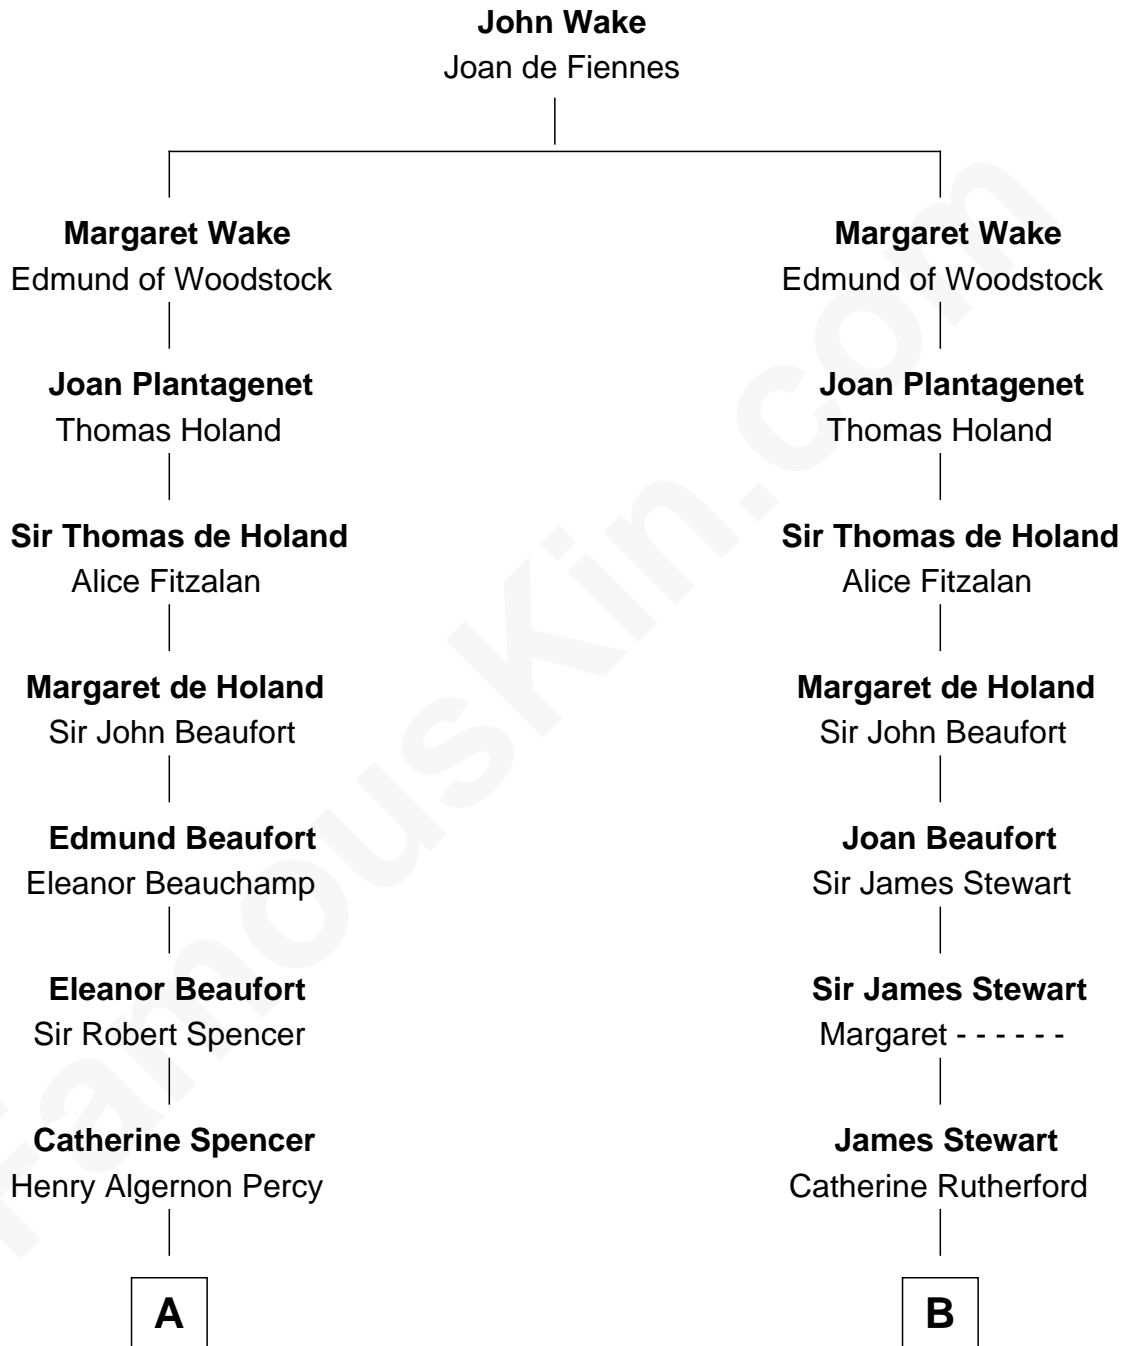

FamousKin.com Relationship Chart of

Princess Diana

Princess of Wales

17th cousin 4 times removed of

Noel Coward

Playwright, Actor, and Songwriter

C

—
Frederick Spencer

Adelaide Horatia Elizabeth Seymour

—
Charles Robert Spencer

Margaret Baring

—
Albert Edward John Spencer

Cynthia Elinor Beatrix Hamilton

—
Edward John Spencer

Frances Ruth Burke Roche

—
Princess Diana

Princess of Wales

FamousKin.com