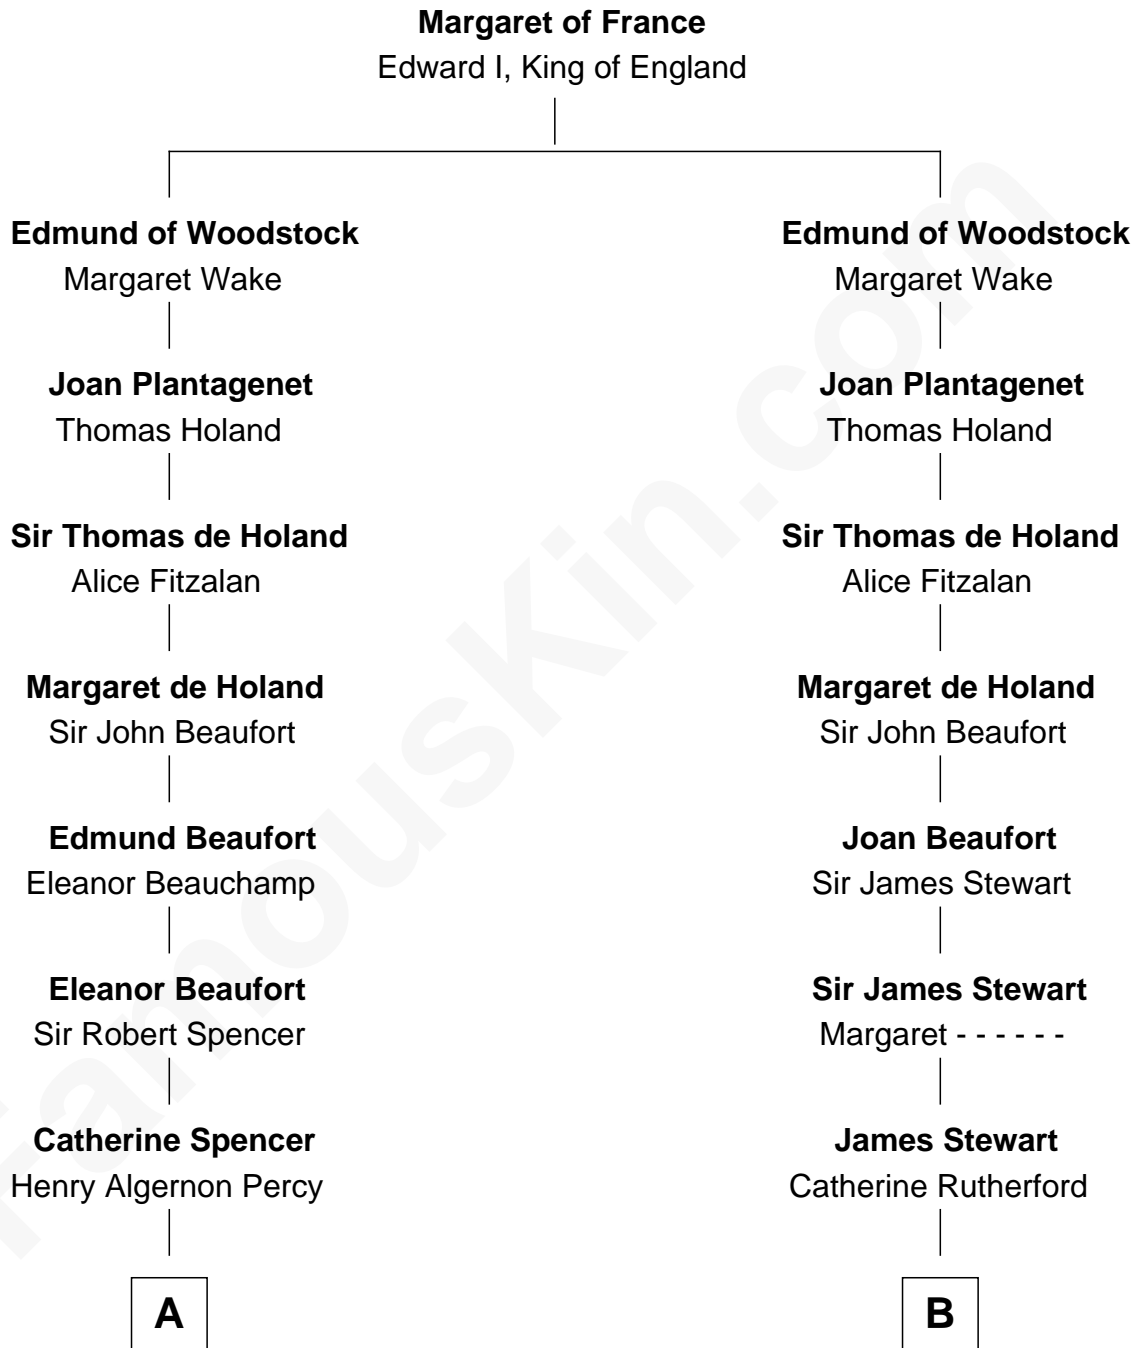

FamousKin.com Relationship Chart of

Princess Diana

Princess of Wales

17th cousin 4 times removed of

Noel Coward

Playwright, Actor, and Songwriter

C

—
Frederick Spencer

Adelaide Horatia Elizabeth Seymour

—
Charles Robert Spencer

Margaret Baring

—
Albert Edward John Spencer

Cynthia Elinor Beatrix Hamilton

—
Edward John Spencer

Frances Ruth Burke Roche

—
Princess Diana

Princess of Wales

FamousKin.com