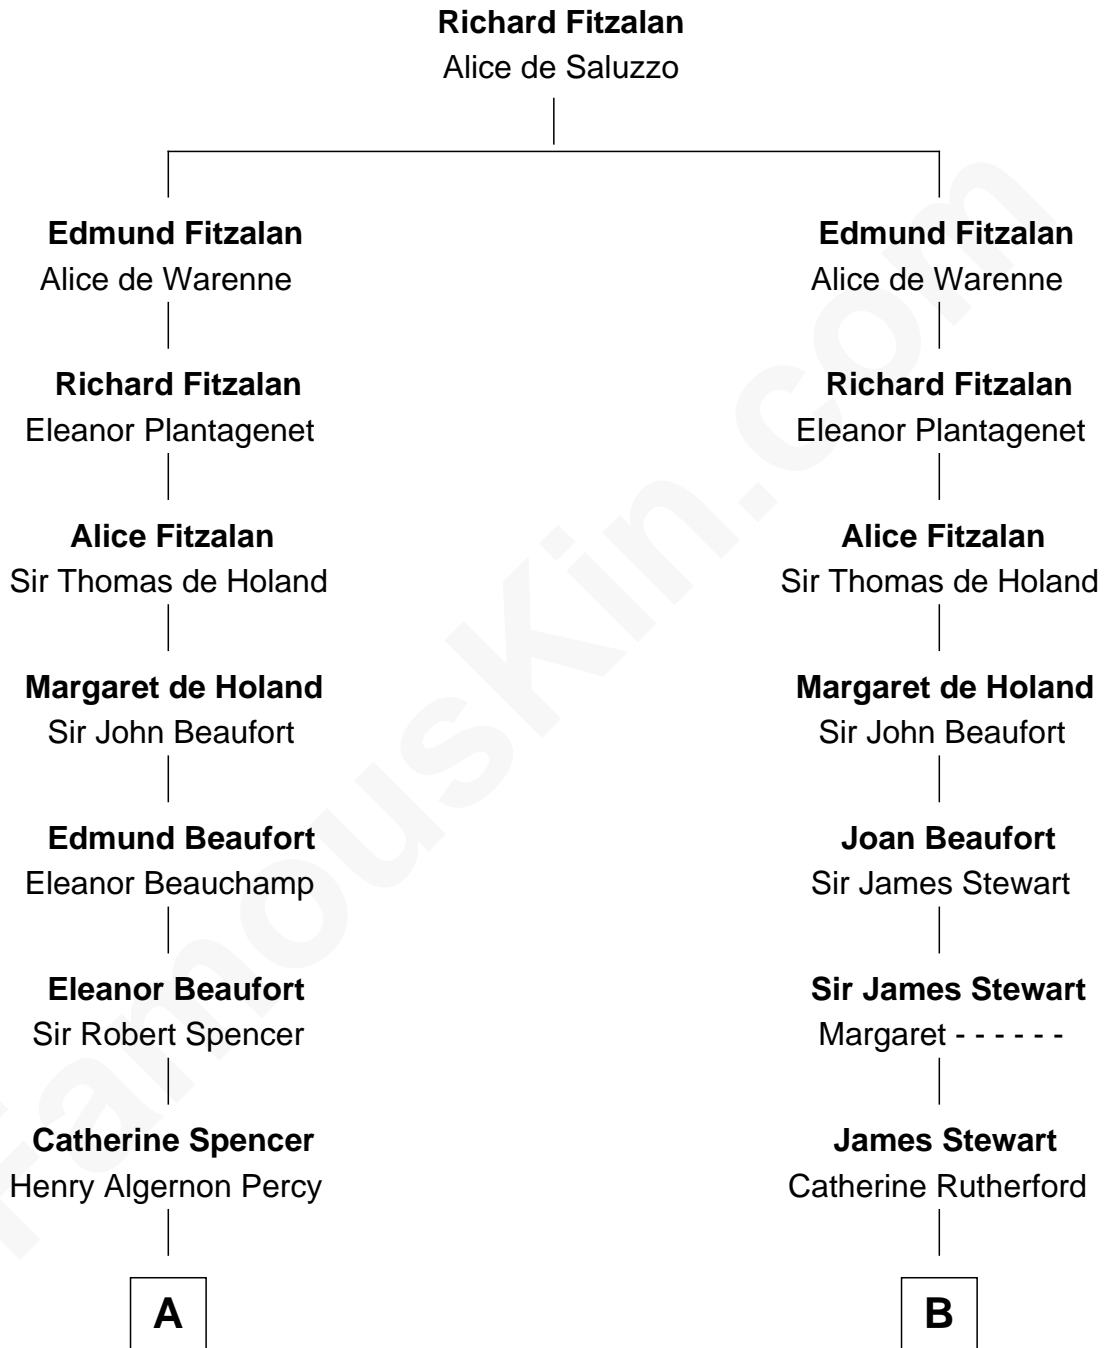

FamousKin.com

Relationship Chart of

Princess Diana

Princess of Wales

17th cousin 4 times removed of

Noel Coward

Playwright, Actor, and Songwriter

C

—
Frederick Spencer

Adelaide Horatia Elizabeth Seymour

—
Charles Robert Spencer

Margaret Baring

—
Albert Edward John Spencer

Cynthia Elinor Beatrix Hamilton

—
Edward John Spencer

Frances Ruth Burke Roche

—
Princess Diana

Princess of Wales

FamousKin.com