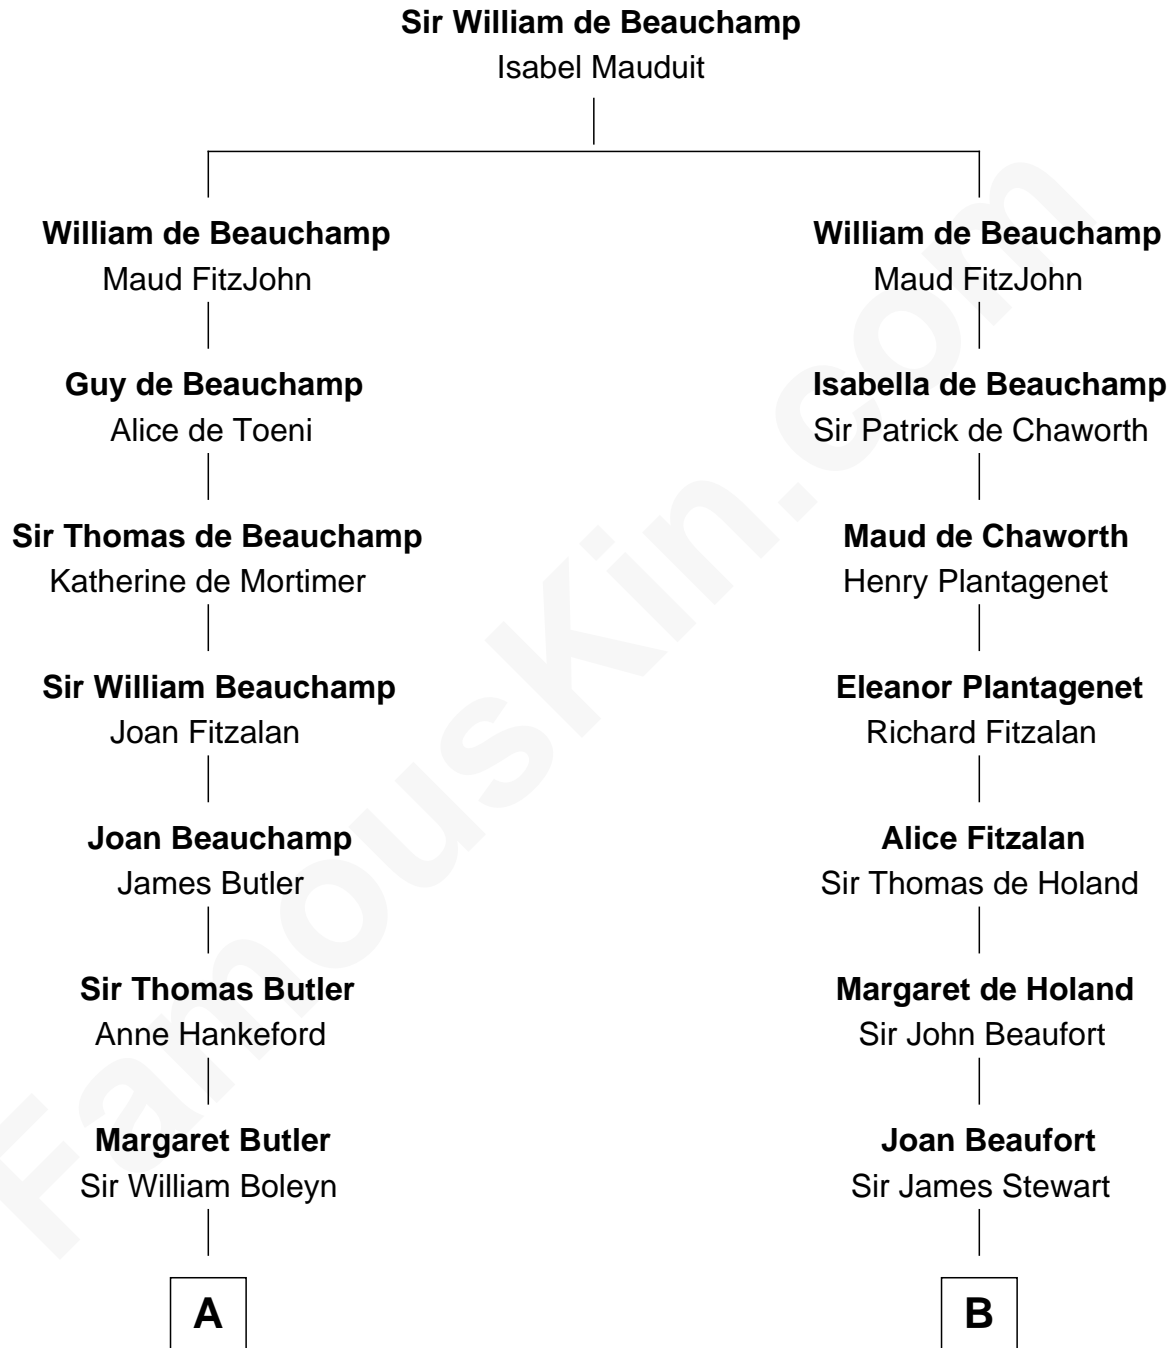

**FamousKin.com**  
**Relationship Chart of**  
**Princess Diana**  
*Princess of Wales*

19th cousin 2 times removed of  
**Noel Coward**  
*Playwright, Actor, and Songwriter*

**C**

**Frederick Spencer**

Adelaide Horatia Elizabeth Seymour

**Charles Robert Spencer**

Margaret Baring

**Albert Edward John Spencer**

Cynthia Elinor Beatrix Hamilton

**Edward John Spencer**

Frances Ruth Burke Roche

**Princess Diana**

*Princess of Wales*

**D**

**Henry Gordon Veitch**

Mary Kathleen Synch

**Violet Agnes Veitch**

Arthur Sabin Coward

**Noel Coward**

*Playwright, Actor, and Songwriter*