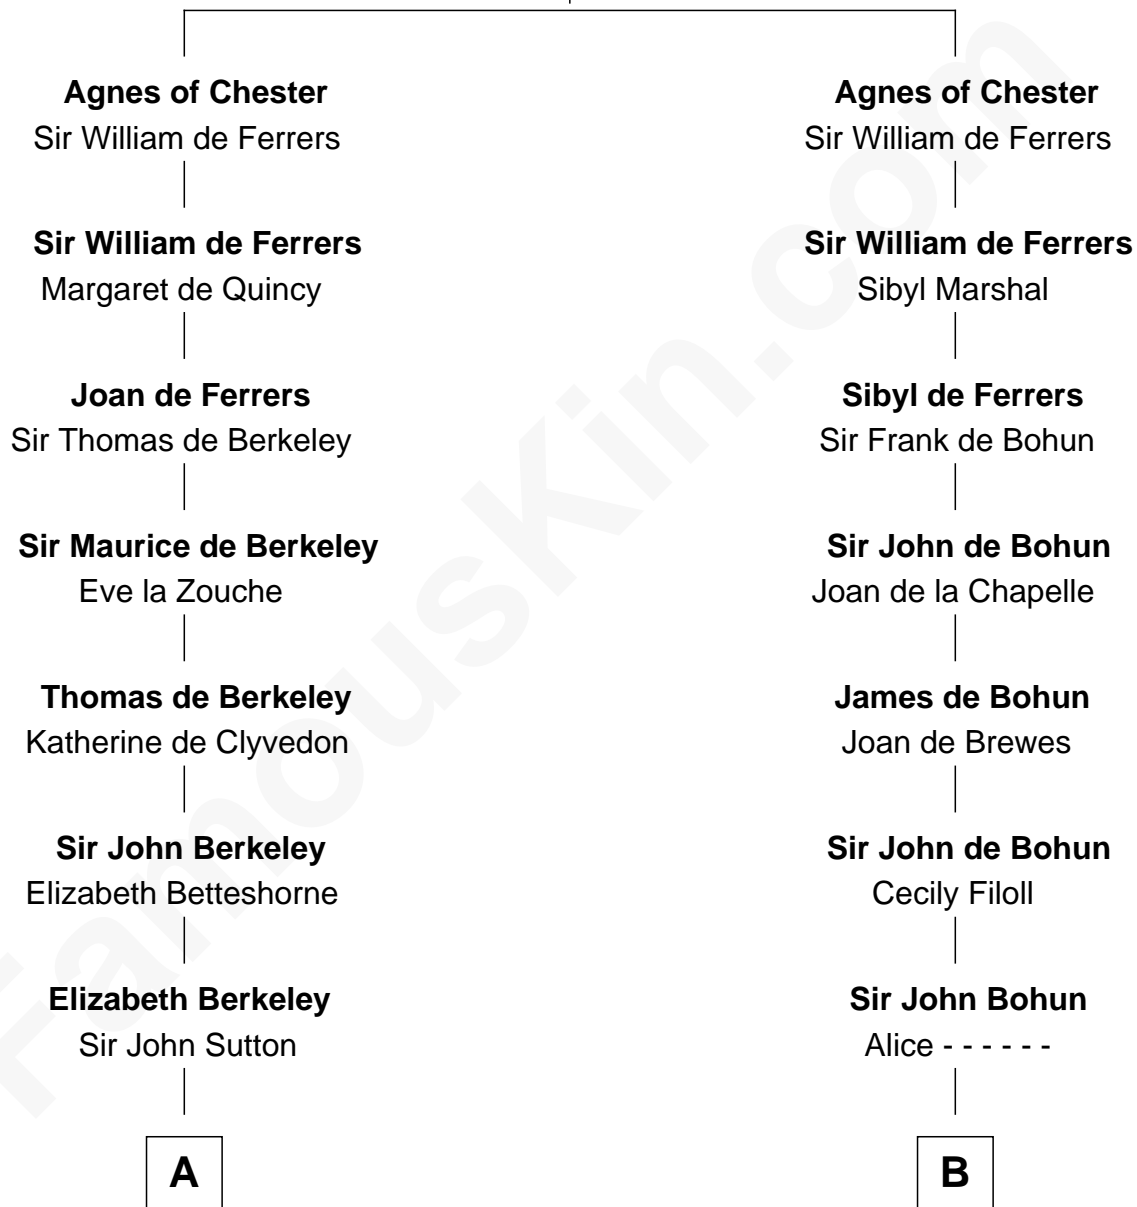

FamousKin.com Relationship Chart of

Princess Diana

Princess of Wales

14th cousin 7 times removed of

Edmund Waller

English Poet and Politician

Hugh de Kevelioc
Bertrade de Montfort

C

—
Adelaide Horatia Elizabeth Seymour

Frederick Spencer

—
Charles Robert Spencer

Margaret Baring

—
Albert Edward John Spencer

Cynthia Elinor Beatrix Hamilton

—
Edward John Spencer

Frances Ruth Burke Roche

—
Princess Diana

Princess of Wales

FamousKin.com