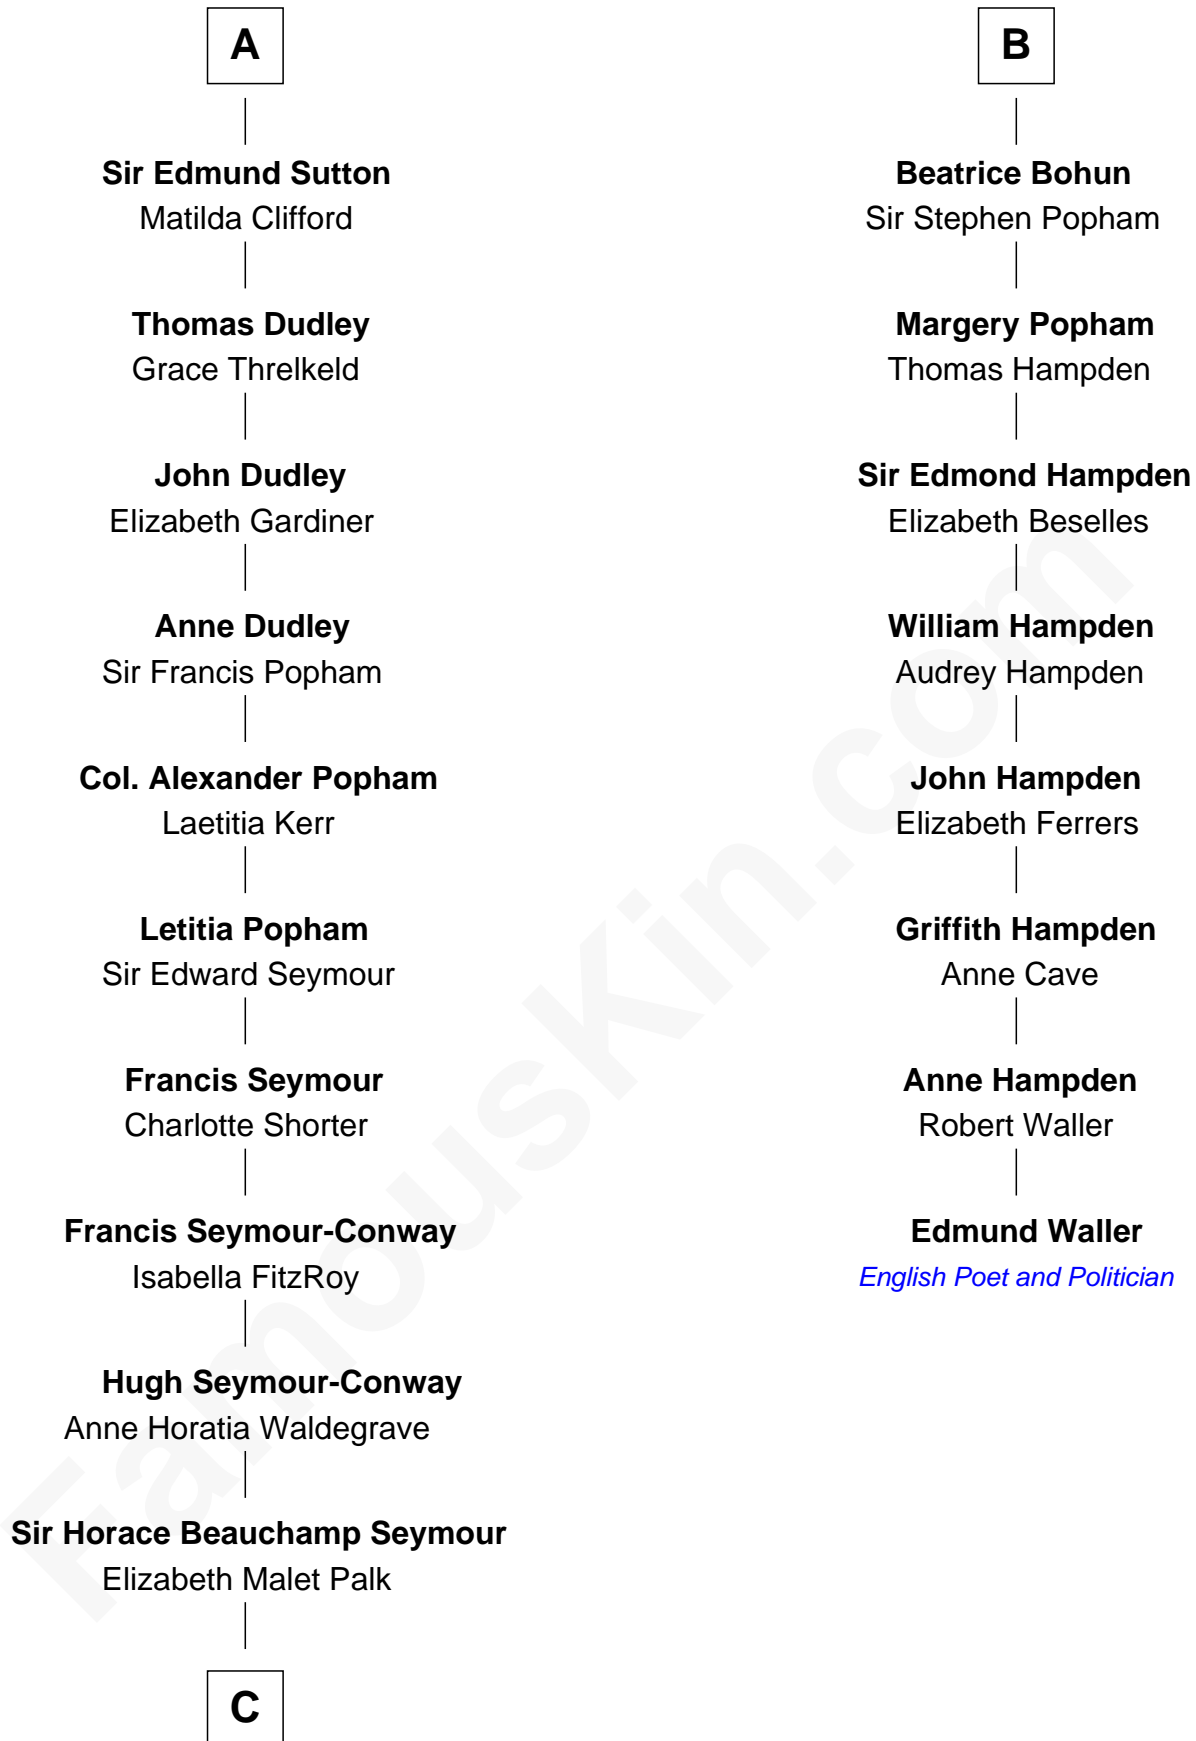

FamousKin.com Relationship Chart of

Princess Diana

Princess of Wales

14th cousin 7 times removed of

Edmund Waller

English Poet and Politician

Hugh de Kevelioc
Bertrade de Montfort

C

—
Adelaide Horatia Elizabeth Seymour

Frederick Spencer

—
Charles Robert Spencer

Margaret Baring

—
Albert Edward John Spencer

Cynthia Elinor Beatrix Hamilton

—
Edward John Spencer

Frances Ruth Burke Roche