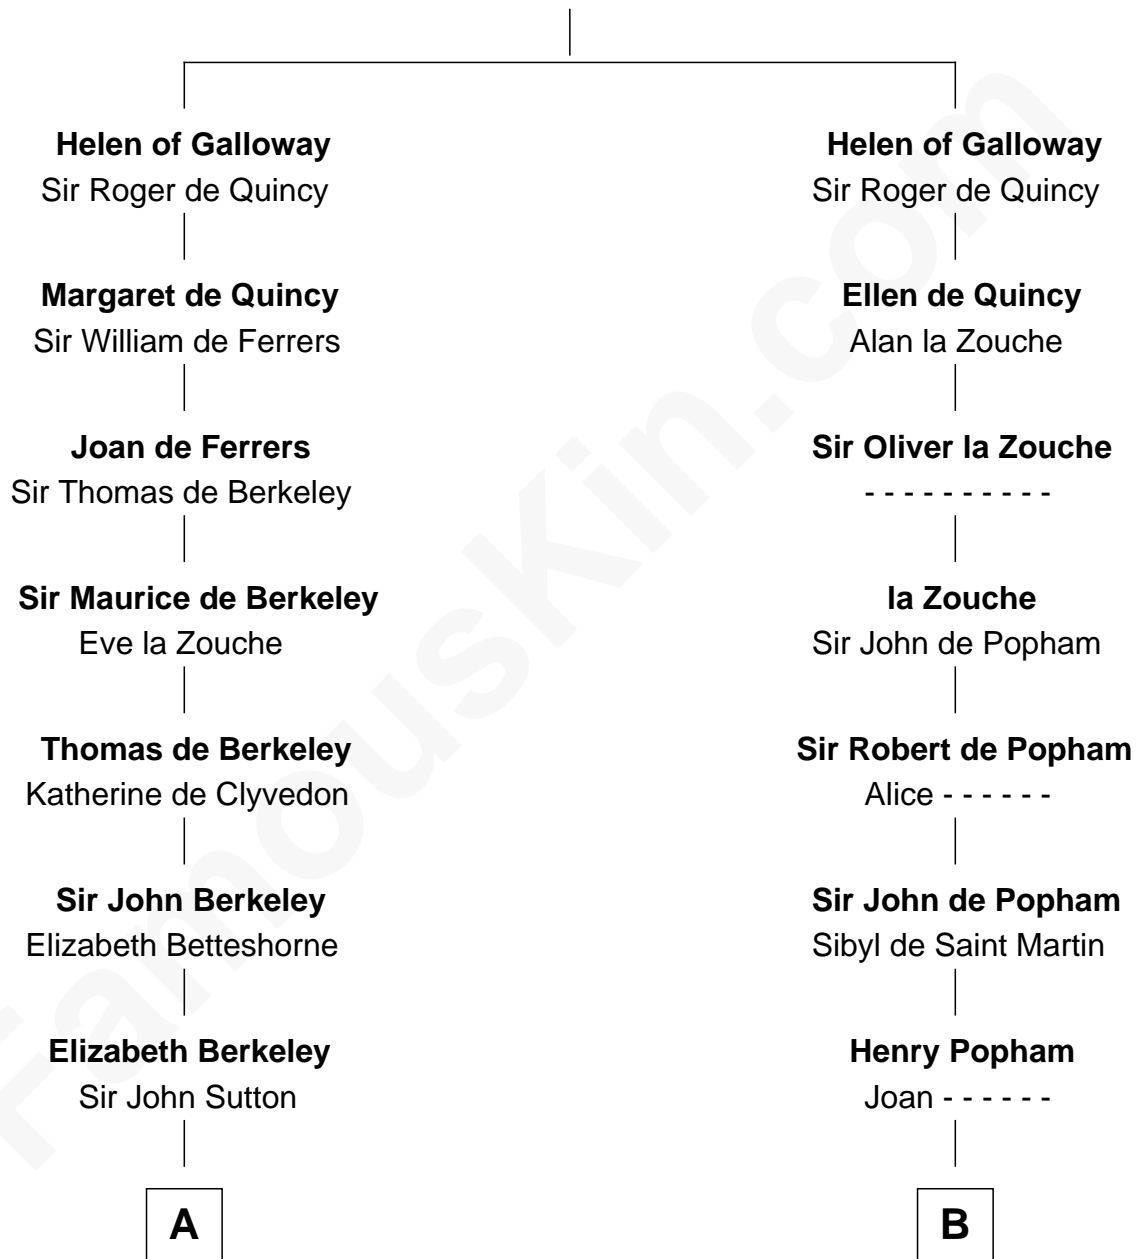

FamousKin.com Relationship Chart of

Princess Diana

Princess of Wales

14th cousin 7 times removed of

Edmund Waller

English Poet and Politician

Alan of Galloway

Helen de l'Isle

C

—
Adelaide Horatia Elizabeth Seymour

Frederick Spencer

—
Charles Robert Spencer

Margaret Baring

—
Albert Edward John Spencer

Cynthia Elinor Beatrix Hamilton

—
Edward John Spencer

Frances Ruth Burke Roche

—
Princess Diana

Princess of Wales

FamousKin.com