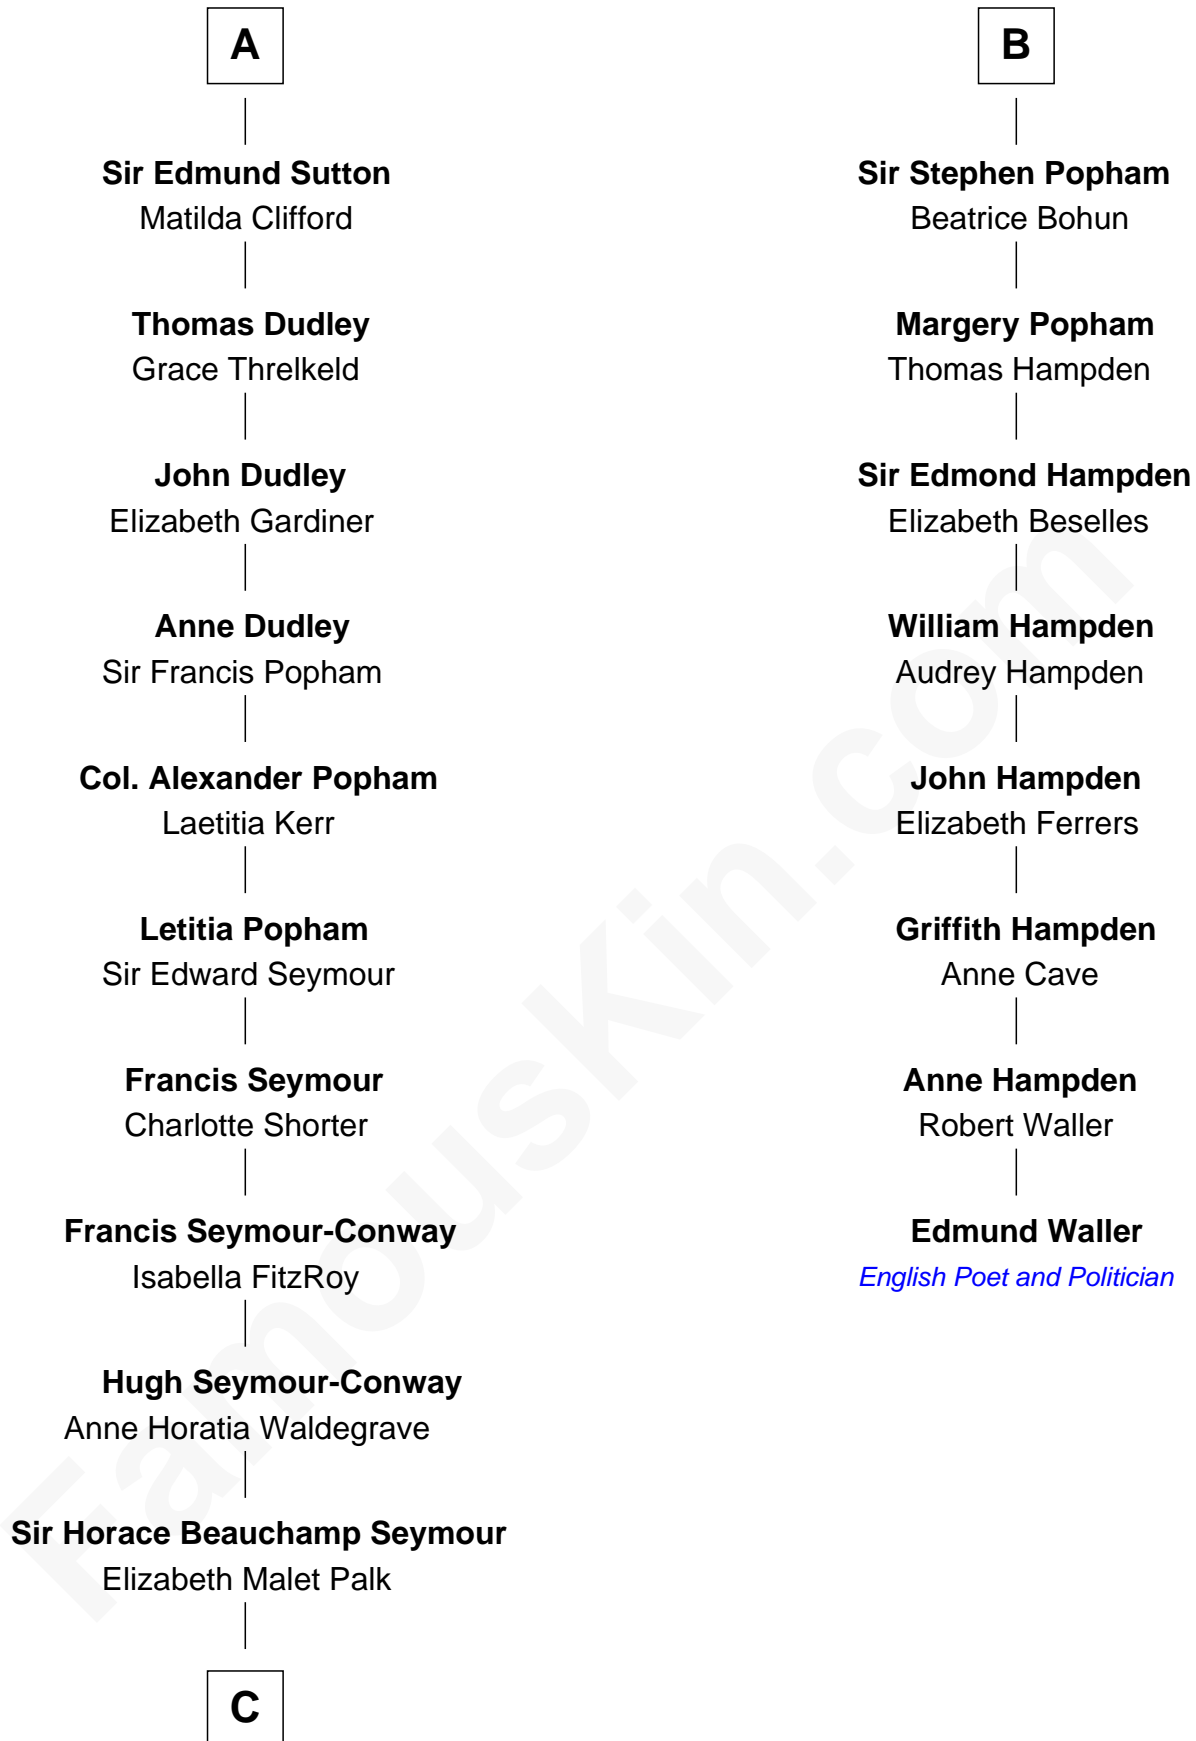

FamousKin.com Relationship Chart of

Princess Diana

Princess of Wales

14th cousin 7 times removed of

Edmund Waller

English Poet and Politician

Alan of Galloway

Helen de l'Isle

C

—
Adelaide Horatia Elizabeth Seymour

Frederick Spencer

—
Charles Robert Spencer

Margaret Baring

—
Albert Edward John Spencer

Cynthia Elinor Beatrix Hamilton

—
Edward John Spencer