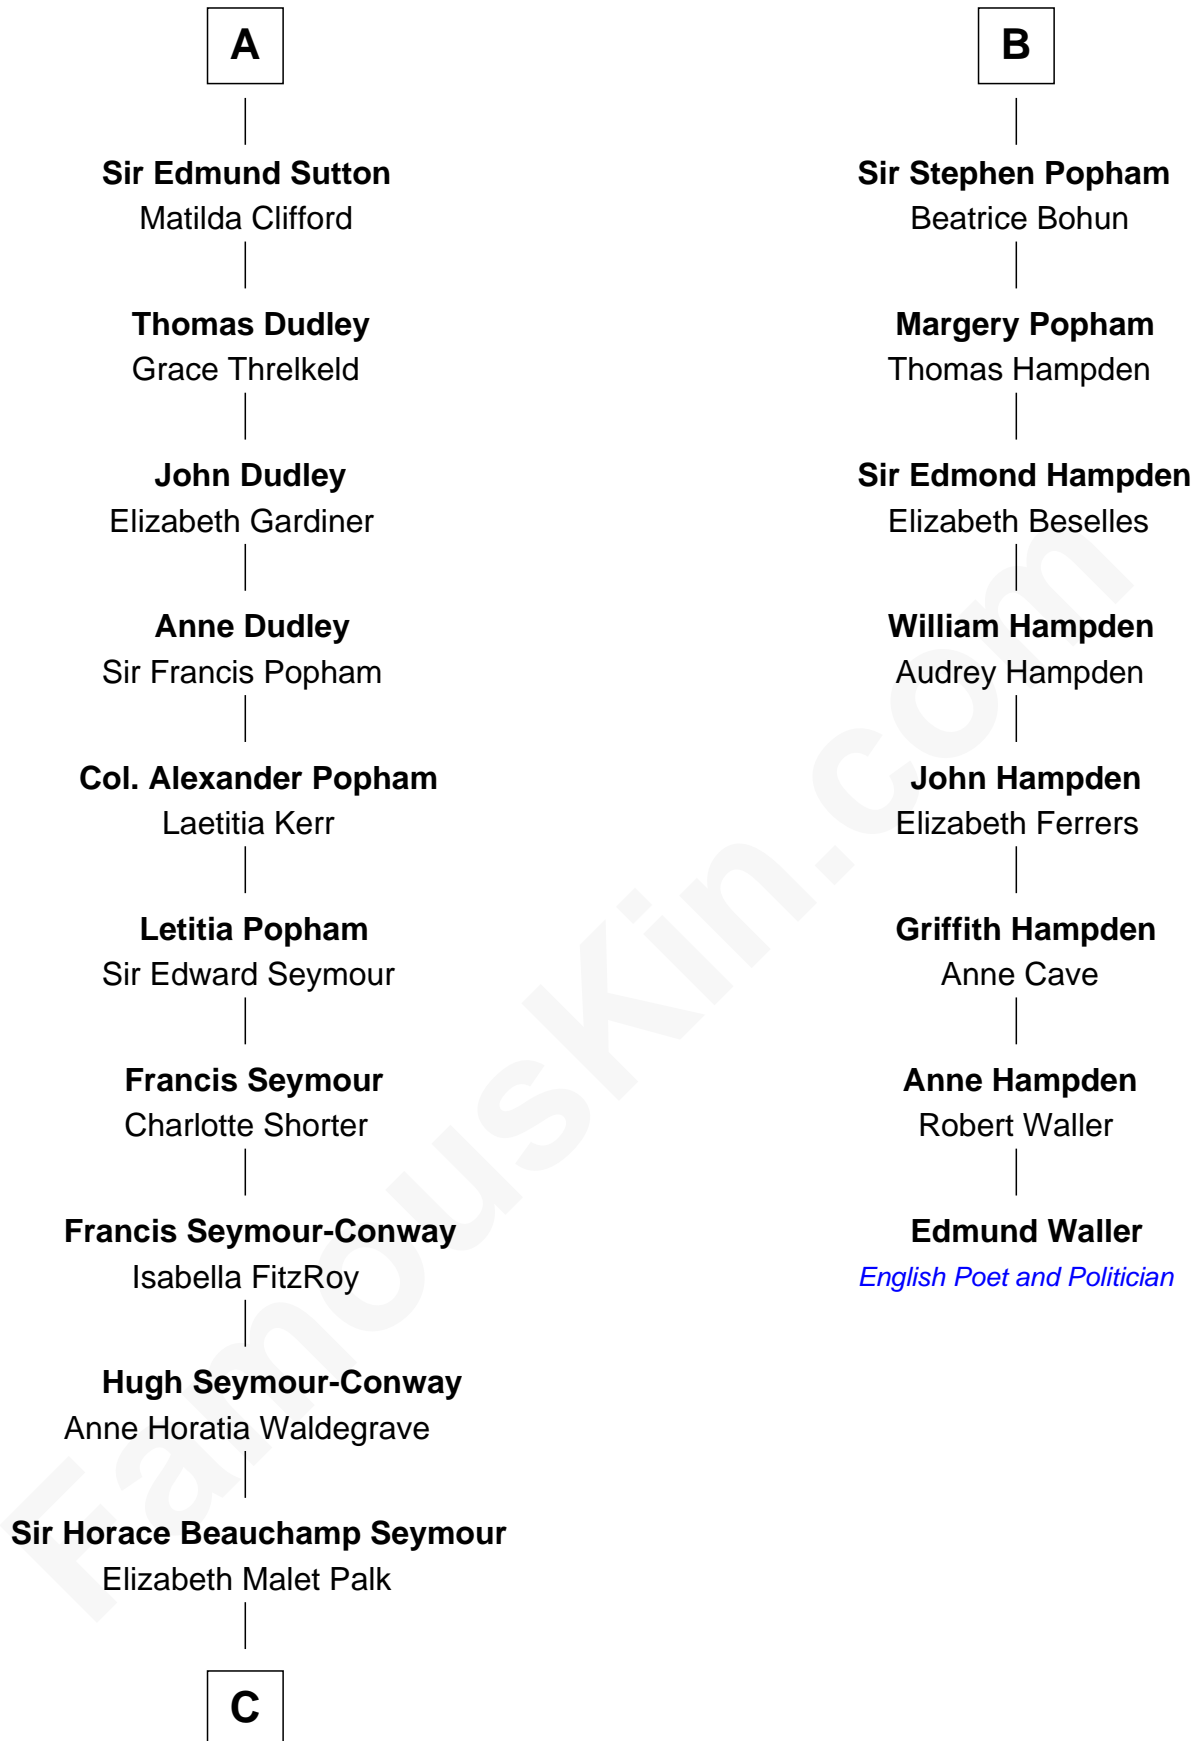

FamousKin.com Relationship Chart of

Princess Diana

Princess of Wales

14th cousin 7 times removed of

Edmund Waller

English Poet and Politician

C

Adelaide Horatia Elizabeth Seymour

Frederick Spencer

Charles Robert Spencer

Margaret Baring

Albert Edward John Spencer

Cynthia Elinor Beatrix Hamilton

Edward John Spencer

Frances Ruth Burke Roche

Princess Diana