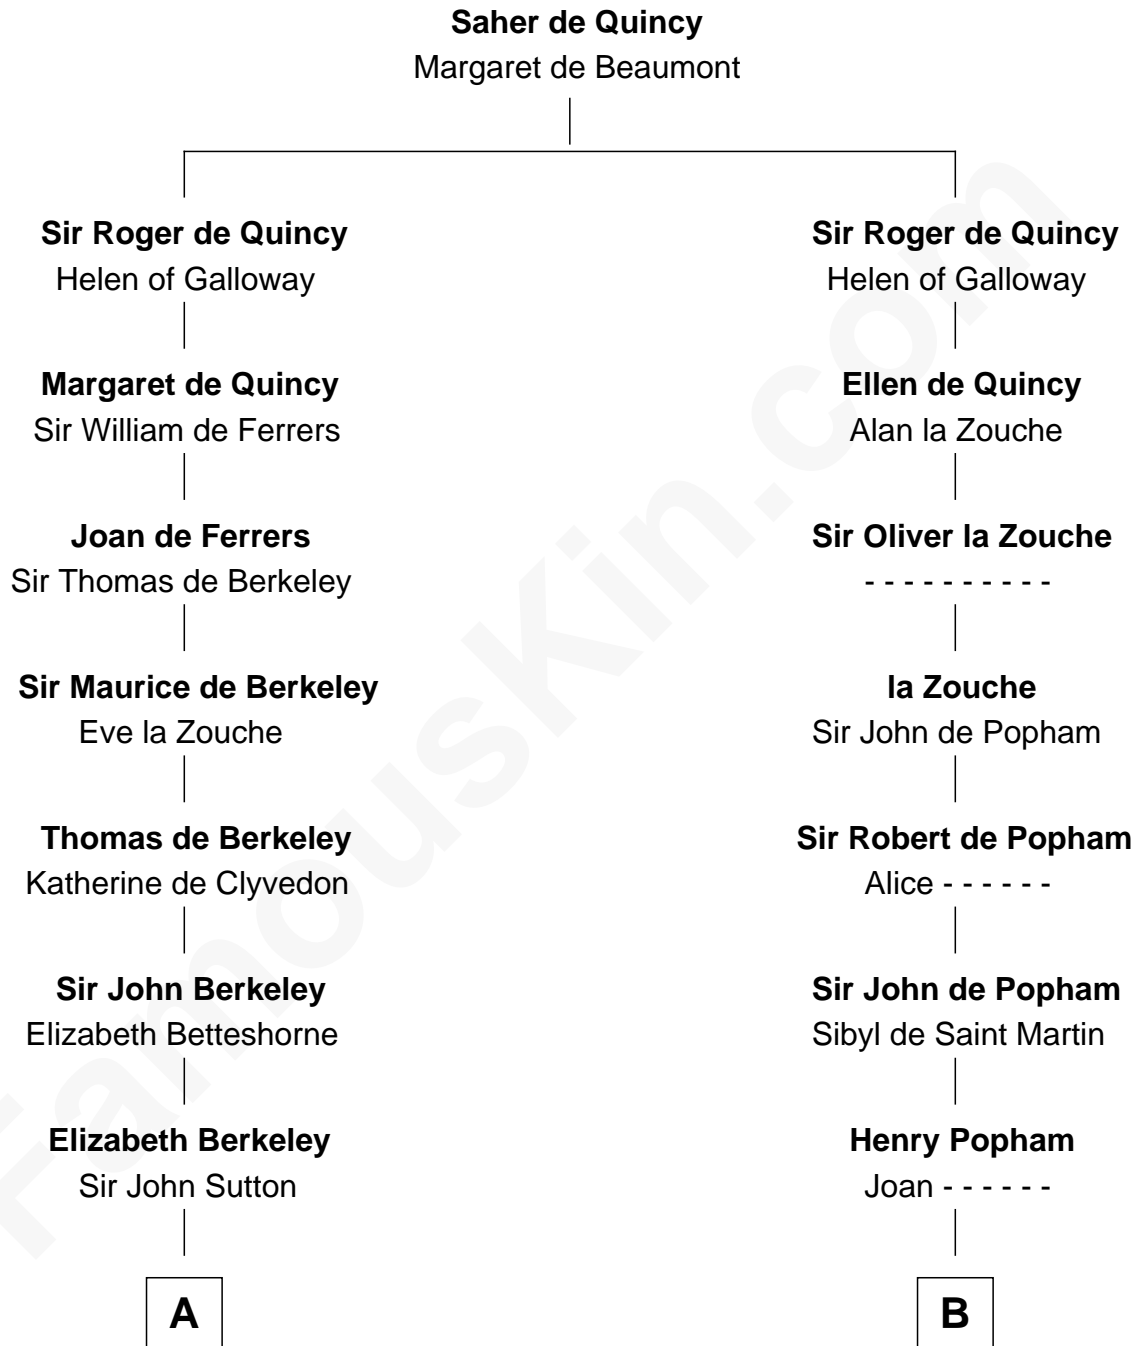

FamousKin.com Relationship Chart of

Princess Diana

Princess of Wales

14th cousin 7 times removed of

Edmund Waller

English Poet and Politician

C

Adelaide Horatia Elizabeth Seymour

Frederick Spencer

Charles Robert Spencer

Margaret Baring

Albert Edward John Spencer

Cynthia Elinor Beatrix Hamilton

Edward John Spencer

Frances Ruth Burke Roche

Princess Diana