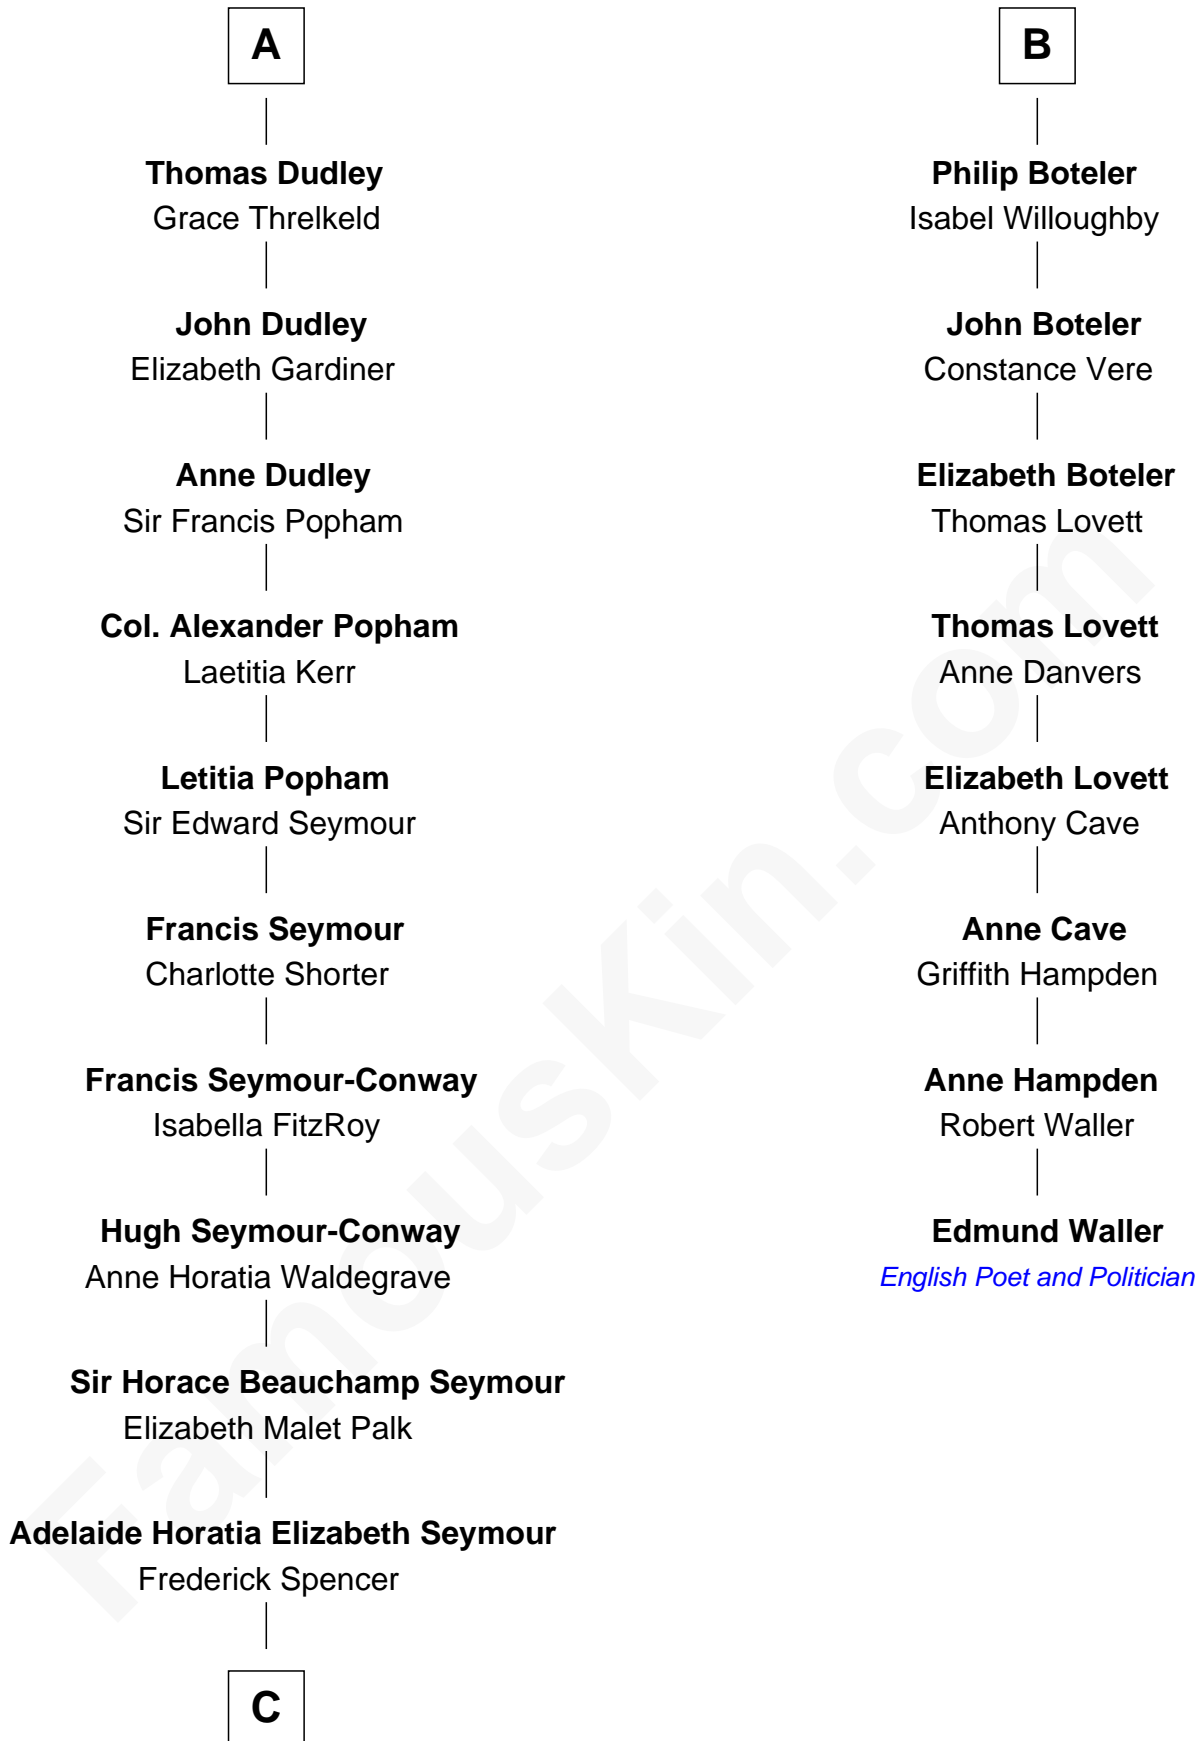

FamousKin.com Relationship Chart of

Princess Diana

Princess of Wales

14th cousin 6 times removed of

Edmund Waller

English Poet and Politician

William de Cantilupe

C

—
Charles Robert Spencer

Margaret Baring

—
Albert Edward John Spencer

Cynthia Elinor Beatrix Hamilton

—
Edward John Spencer

Frances Ruth Burke Roche

—
Princess Diana

Princess of Wales