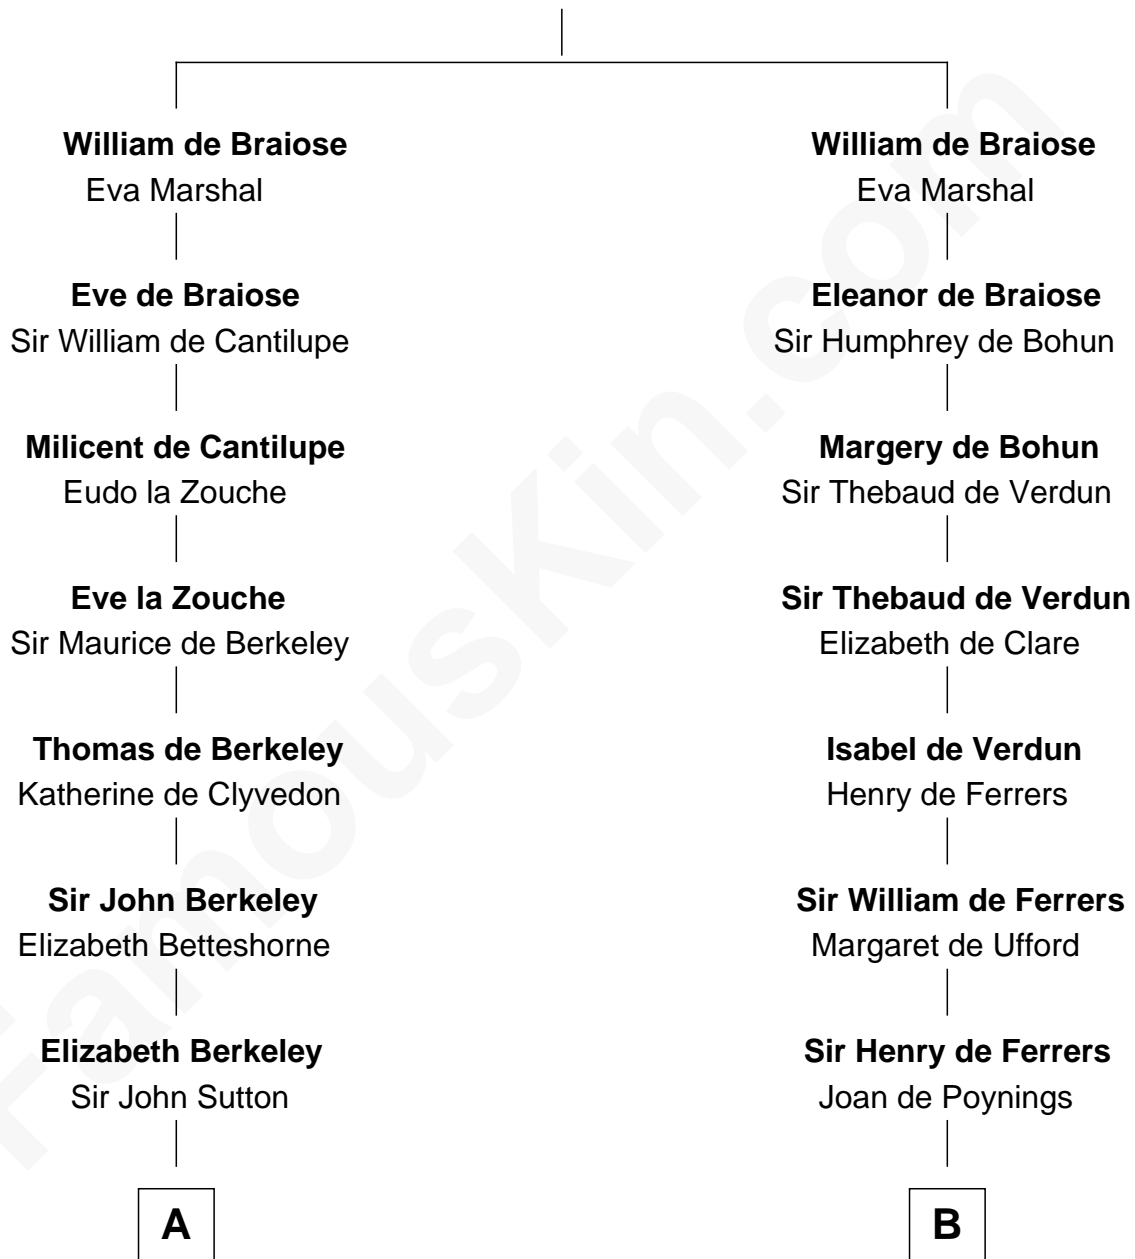

# FamousKin.com Relationship Chart of

**Princess Diana**

*Princess of Wales*

14th cousin 7 times removed of

**Edmund Waller**

*English Poet and Politician*

**Reginald de Braiose**

**C**

**Adelaide Horatia Elizabeth Seymour**

Frederick Spencer

**Charles Robert Spencer**

Margaret Baring

**Albert Edward John Spencer**

Cynthia Elinor Beatrix Hamilton

**Edward John Spencer**

Frances Ruth Burke Roche

**Princess Diana**

*Princess of Wales*

FamousKin.com