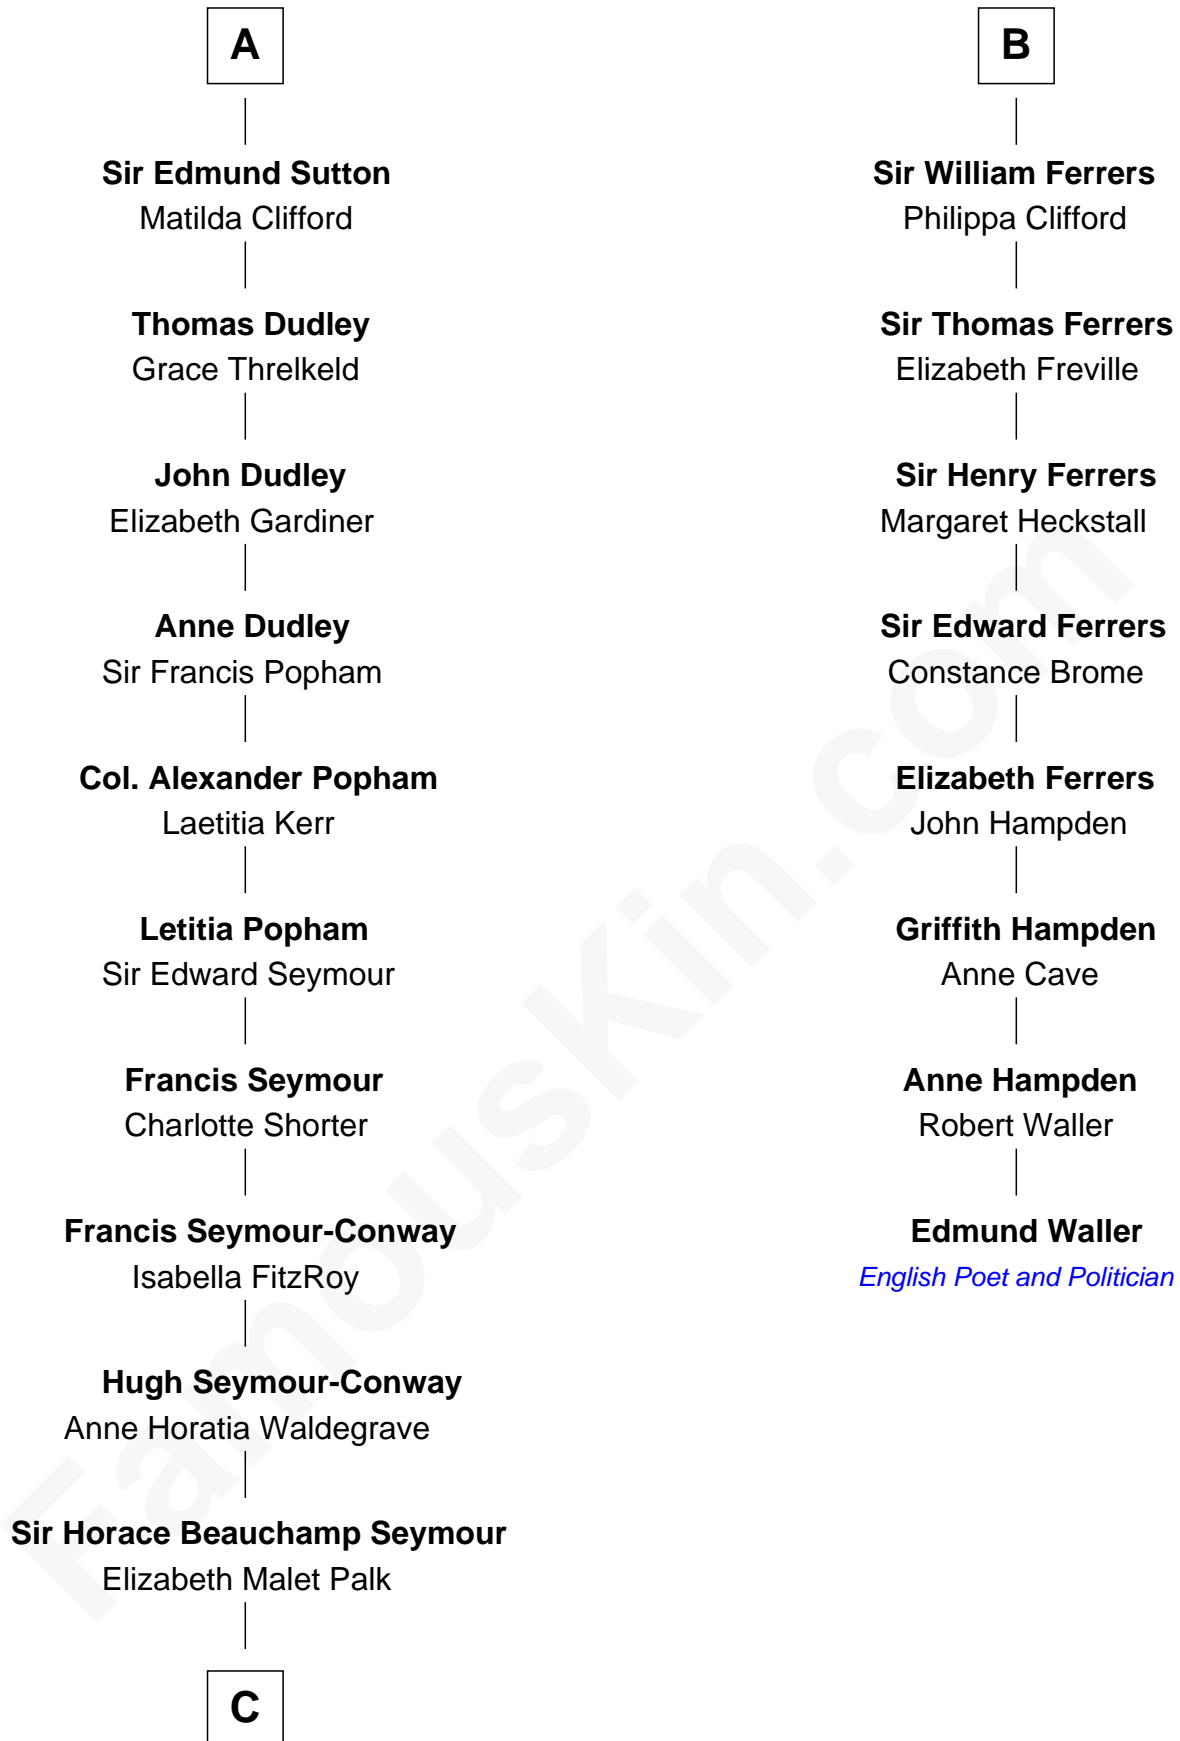

# FamousKin.com Relationship Chart of

**Princess Diana**

*Princess of Wales*

14th cousin 7 times removed of

**Edmund Waller**

*English Poet and Politician*

**Reginald de Braiose**

**C**

**Adelaide Horatia Elizabeth Seymour**

Frederick Spencer

**Charles Robert Spencer**

Margaret Baring

**Albert Edward John Spencer**

Cynthia Elinor Beatrix Hamilton

**Edward John Spencer**

Frances Ruth Burke Roche

**Princess Diana**

*Princess of Wales*

FamousKin.com