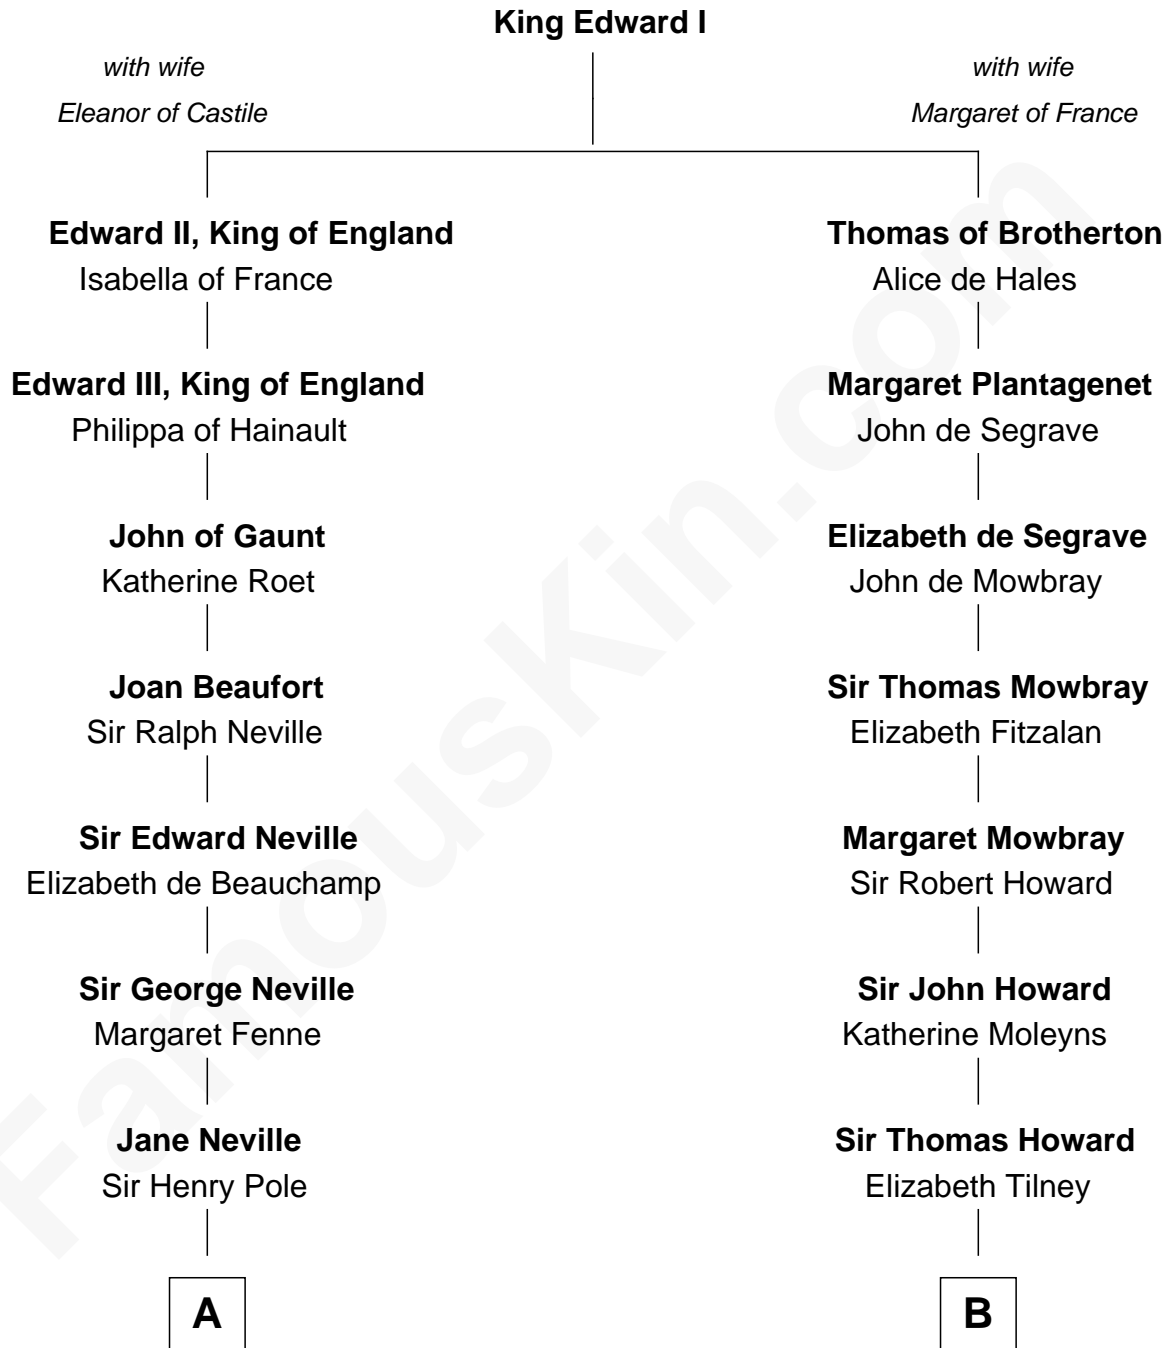

# FamousKin.com Relationship Chart of

**Princess Diana**

*Princess of Wales*

8th cousin 12 times removed of

**Catherine Howard**

*5th Wife of King Henry VIII*

**C**

—  
**Charles Robert Spencer**

Margaret Baring

—  
**Albert Edward John Spencer**

Cynthia Elinor Beatrix Hamilton

—  
**Edward John Spencer**

Frances Ruth Burke Roche

—  
**Princess Diana**

*Princess of Wales*

FamousKin.com