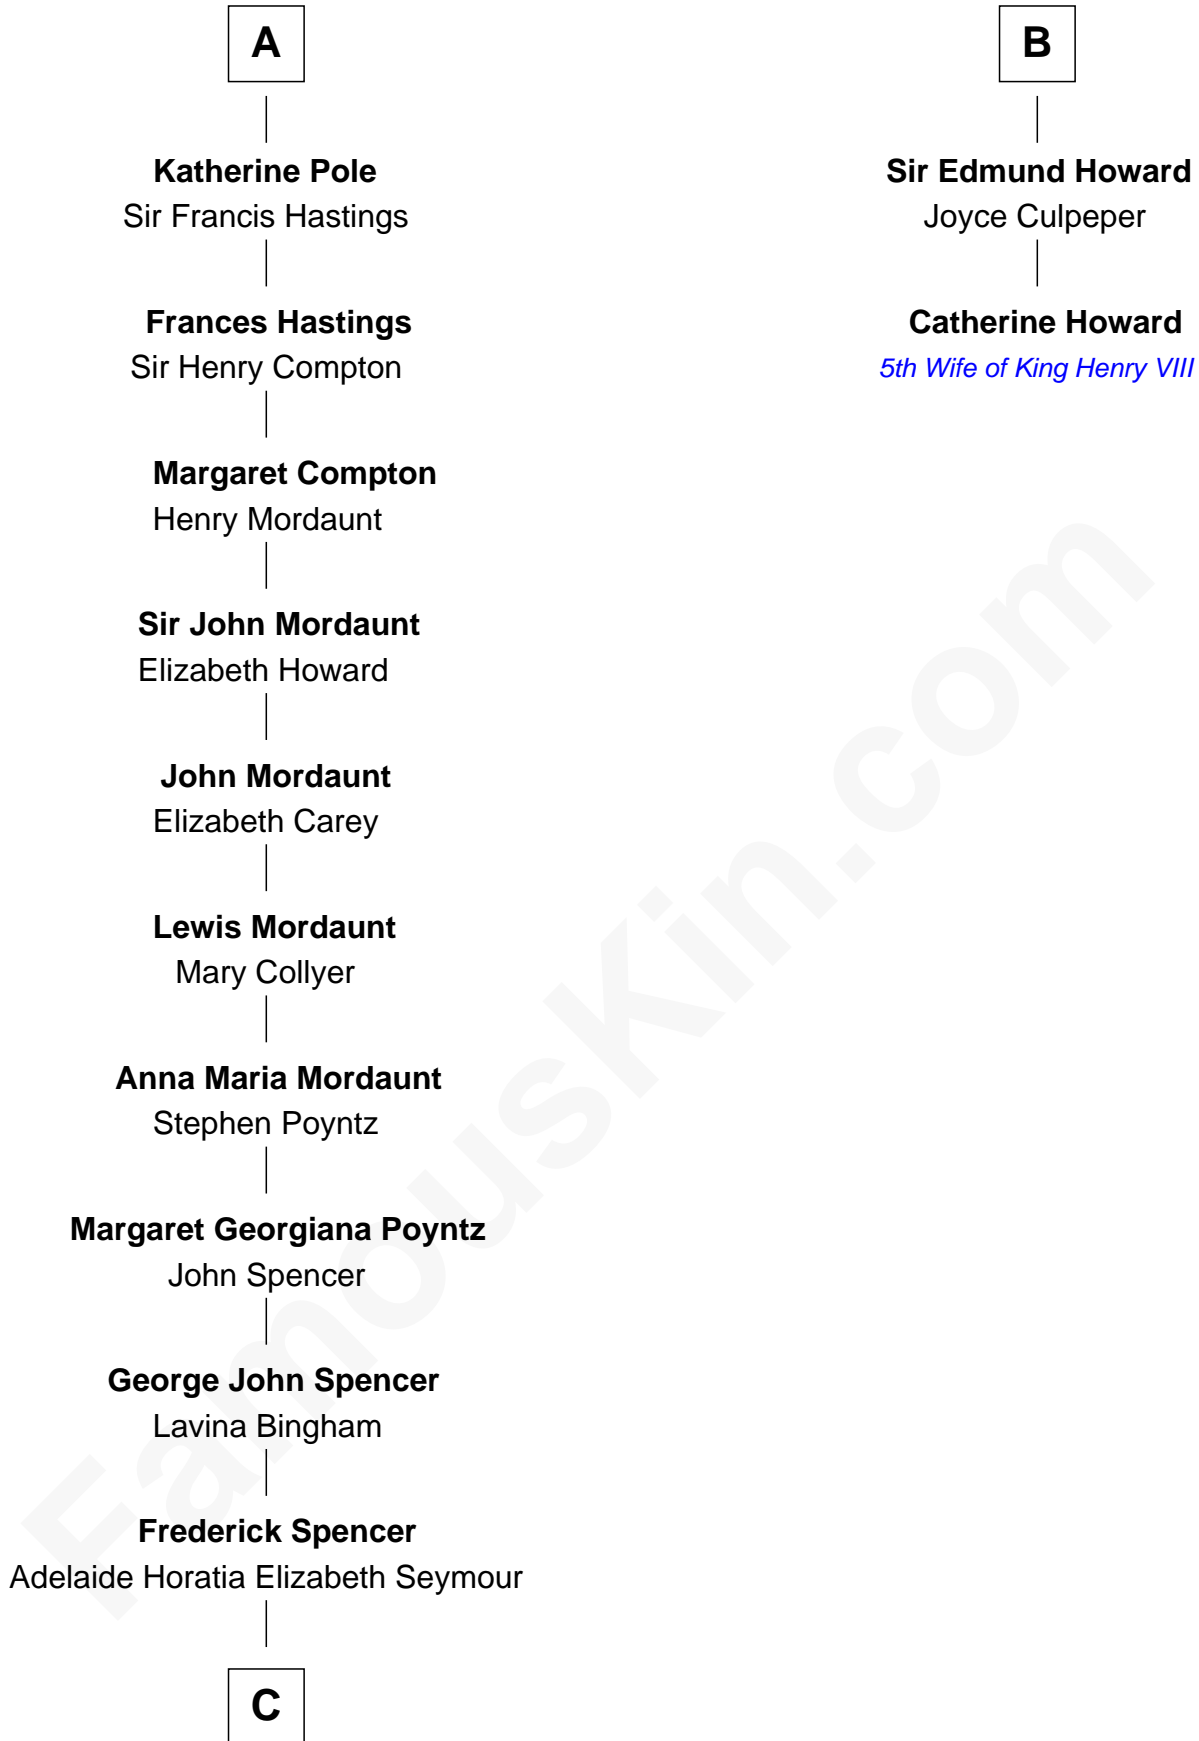

# FamousKin.com Relationship Chart of

**Princess Diana**

*Princess of Wales*

8th cousin 12 times removed of

**Catherine Howard**

*5th Wife of King Henry VIII*

**C**

—  
**Charles Robert Spencer**

Margaret Baring

—  
**Albert Edward John Spencer**

Cynthia Elinor Beatrix Hamilton

—  
**Edward John Spencer**

Frances Ruth Burke Roche

—  
**Princess Diana**

*Princess of Wales*

FamousKin.com