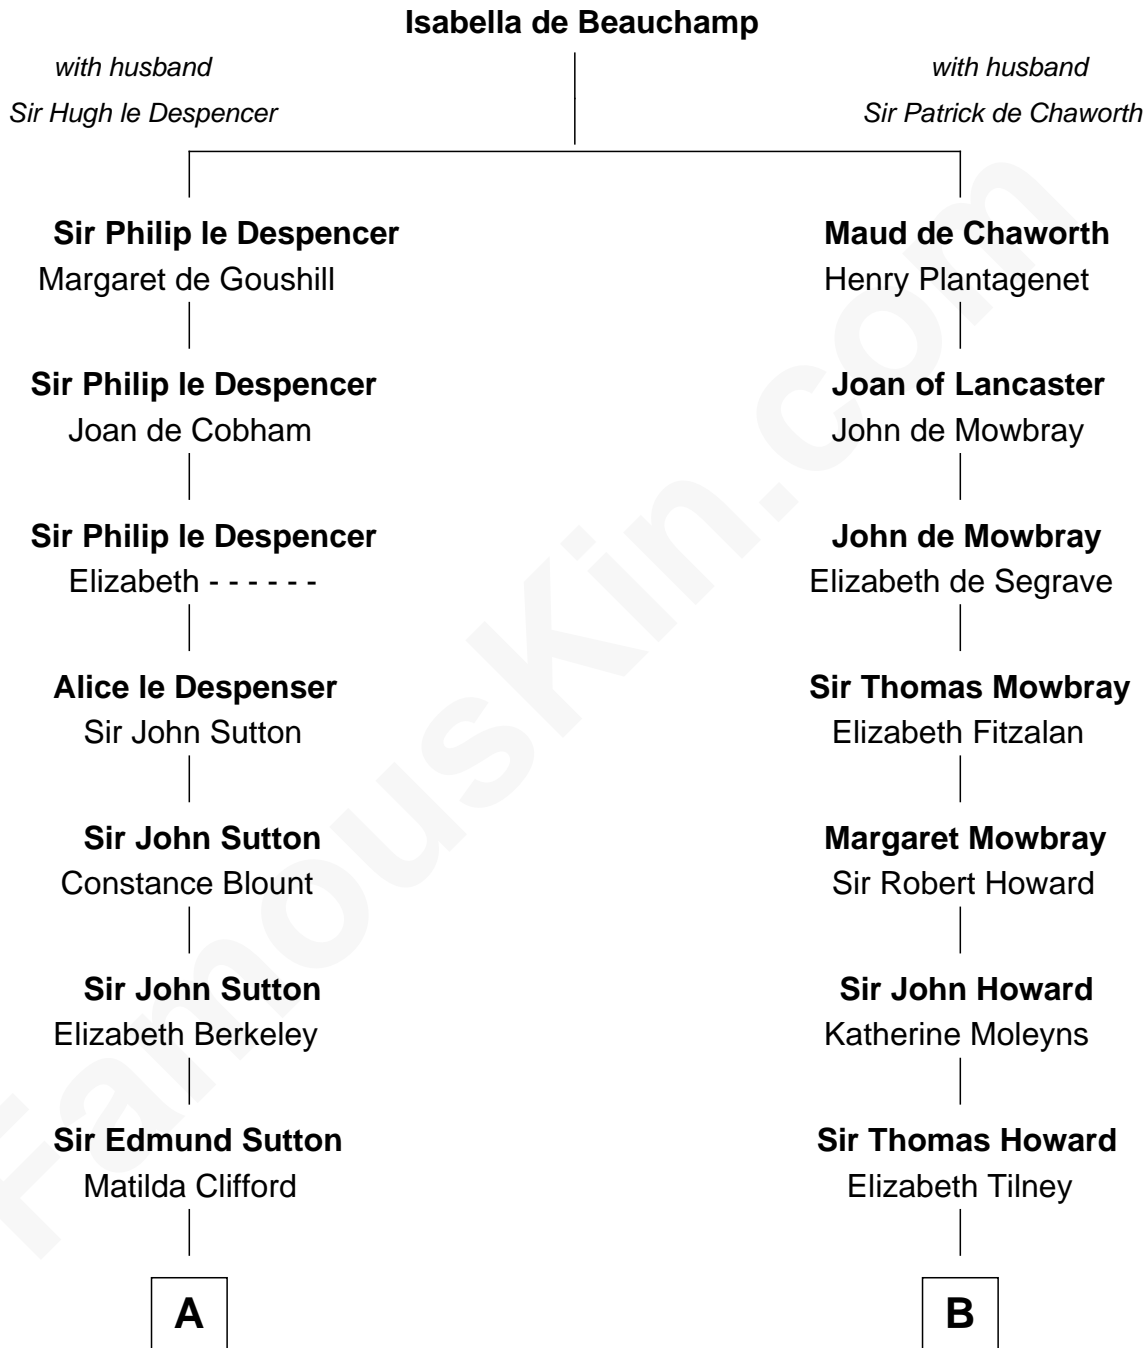

FamousKin.com

Relationship Chart of Princess Diana

Princess of Wales

8th cousin 12 times removed of

Catherine Howard
5th Wife of King Henry VIII

C

—
Charles Robert Spencer

Margaret Baring

—
Albert Edward John Spencer

Cynthia Elinor Beatrix Hamilton

—
Edward John Spencer

Frances Ruth Burke Roche

—
Princess Diana

Princess of Wales

FamousKin.com