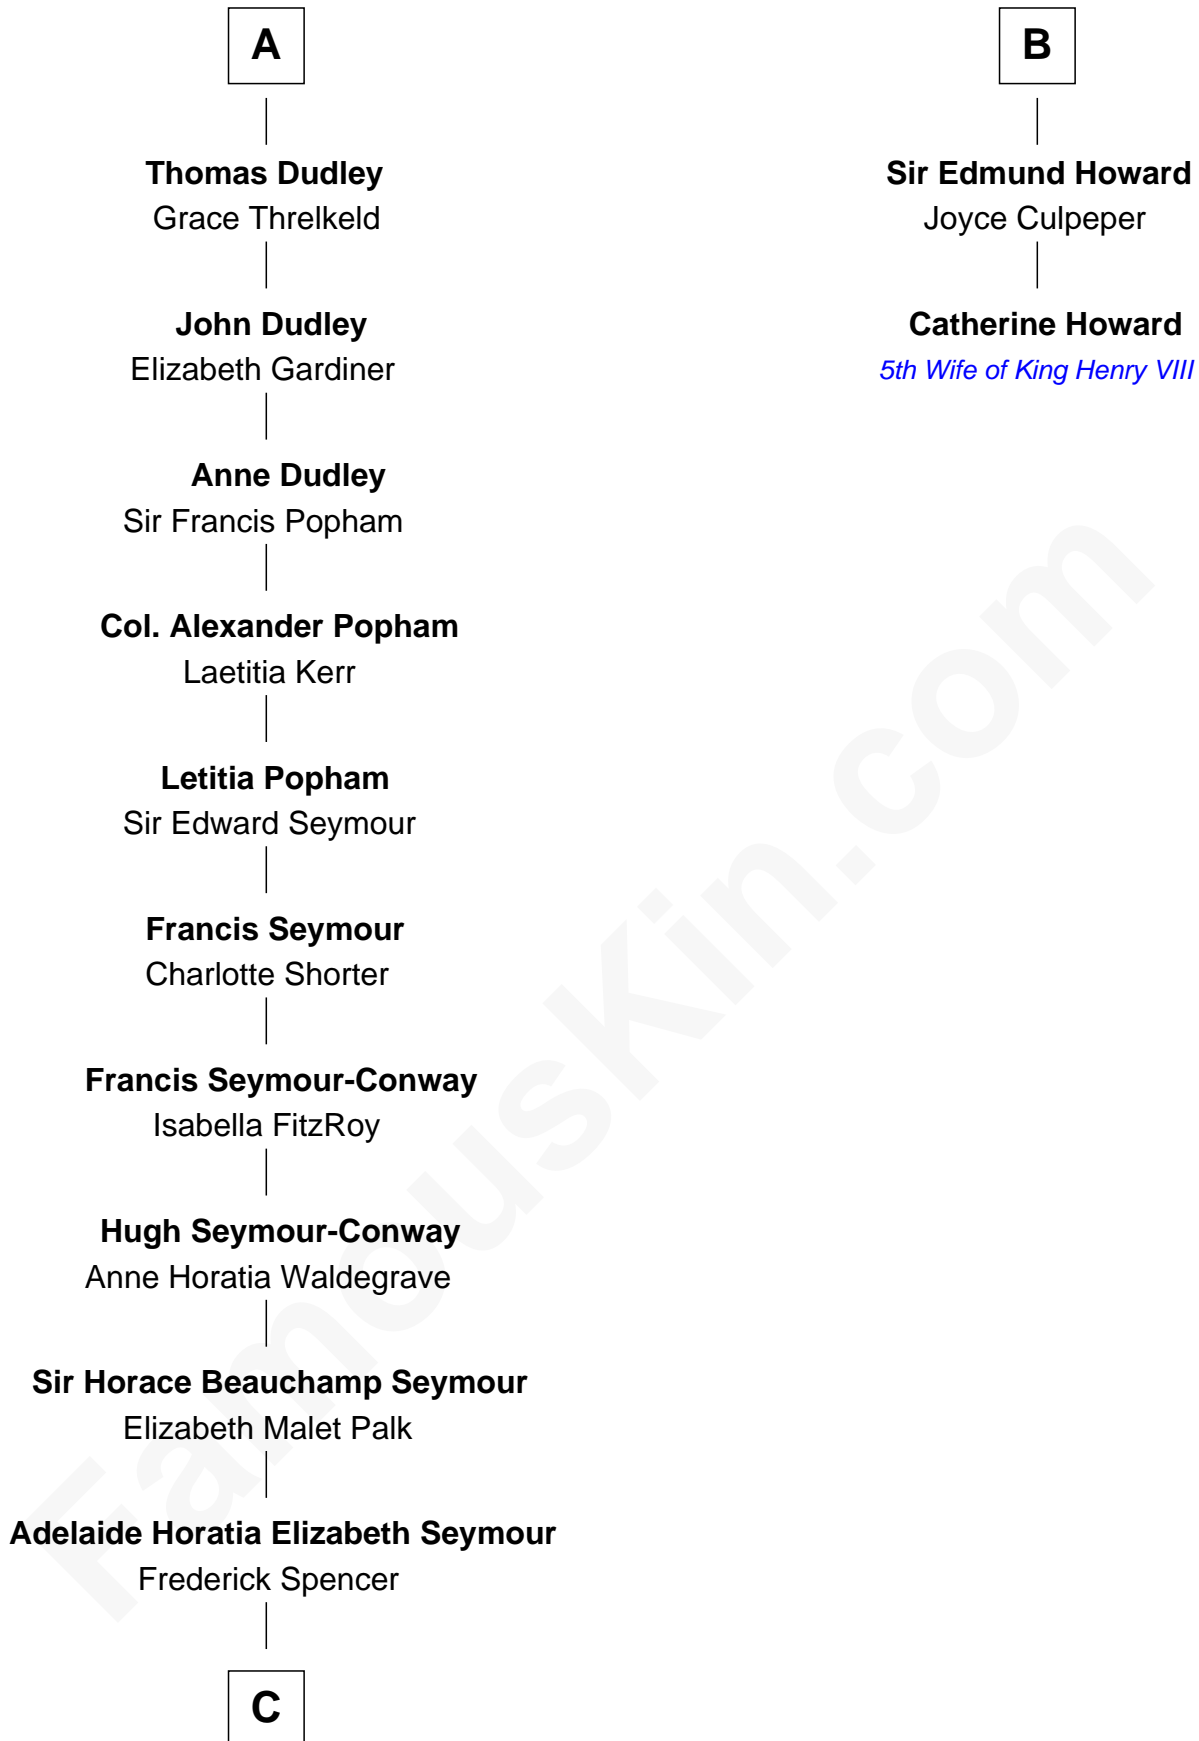

FamousKin.com

Relationship Chart of Princess Diana

Princess of Wales

8th cousin 12 times removed of

Catherine Howard
5th Wife of King Henry VIII

C

—
Charles Robert Spencer

Margaret Baring

—
Albert Edward John Spencer

Cynthia Elinor Beatrix Hamilton

—
Edward John Spencer

Frances Ruth Burke Roche

—
Princess Diana

Princess of Wales

FamousKin.com