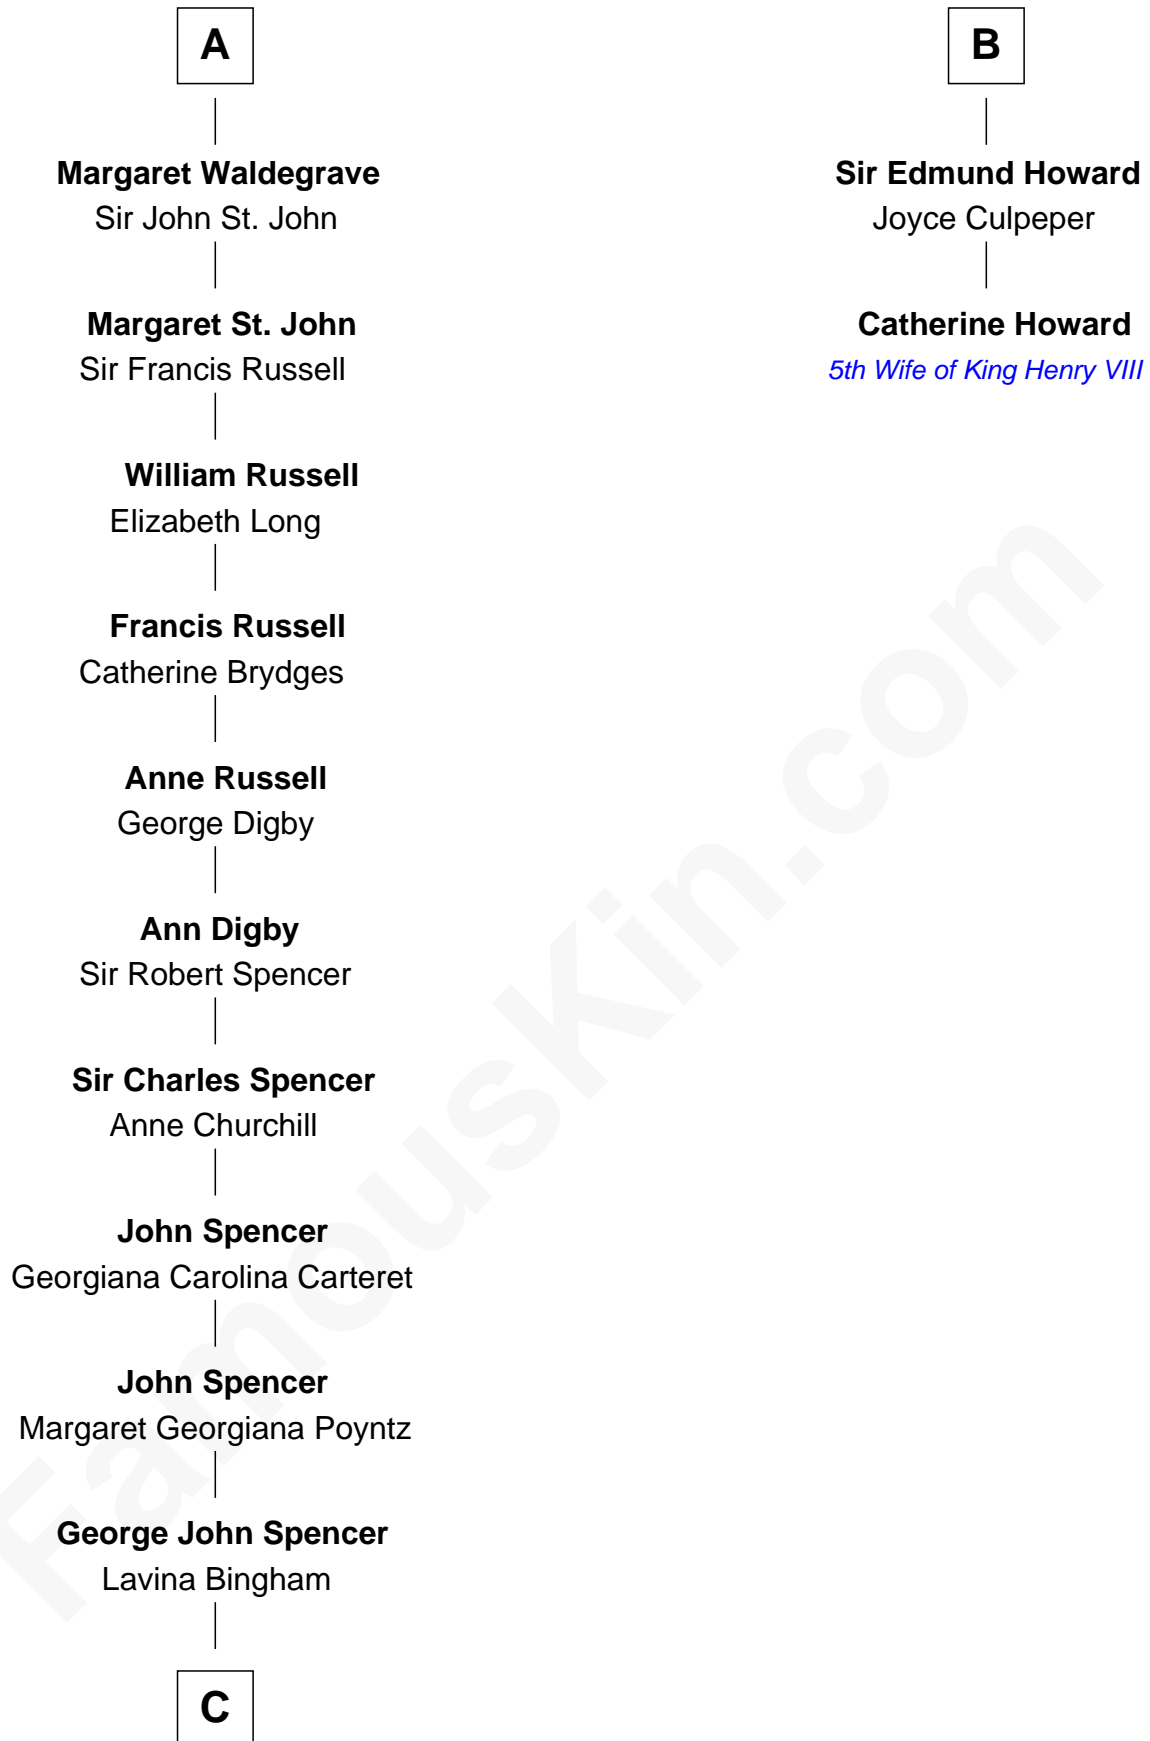

# FamousKin.com Relationship Chart of

**Princess Diana**

*Princess of Wales*

8th cousin 13 times removed of

**Catherine Howard**

*5th Wife of King Henry VIII*

**Thomas de Clare**  
Juliana FitzMaurice

**Margaret de Clare**  
Bartholomew de Badlesmere

**Margaret de Badlesmere**  
Sir John de Tibetot

**Sir Robert de Tibetot**  
Margaret Deincourt

**Elizabeth de Tibetot**  
Sir Philip le Despencer

**Margery Despencer**  
Sir Roger Wentworth

**Henry Wentworth**  
Elizabeth Howard

**Margery Wentworth**  
Sir William Waldegrave

**A**

**Margaret de Clare**  
Bartholomew de Badlesmere

**Elizabeth de Badlesmere**  
Sir William de Bohun

**Elizabeth de Bohun**  
Sir Richard Fitzalan

**Elizabeth Fitzalan**  
Sir Thomas Mowbray

**Margaret Mowbray**  
Sir Robert Howard

**Sir John Howard**  
Katherine Moleyns

**Sir Thomas Howard**  
Elizabeth Tilney

**B**

**C**

—  
**Frederick Spencer**

Adelaide Horatia Elizabeth Seymour

—  
**Charles Robert Spencer**