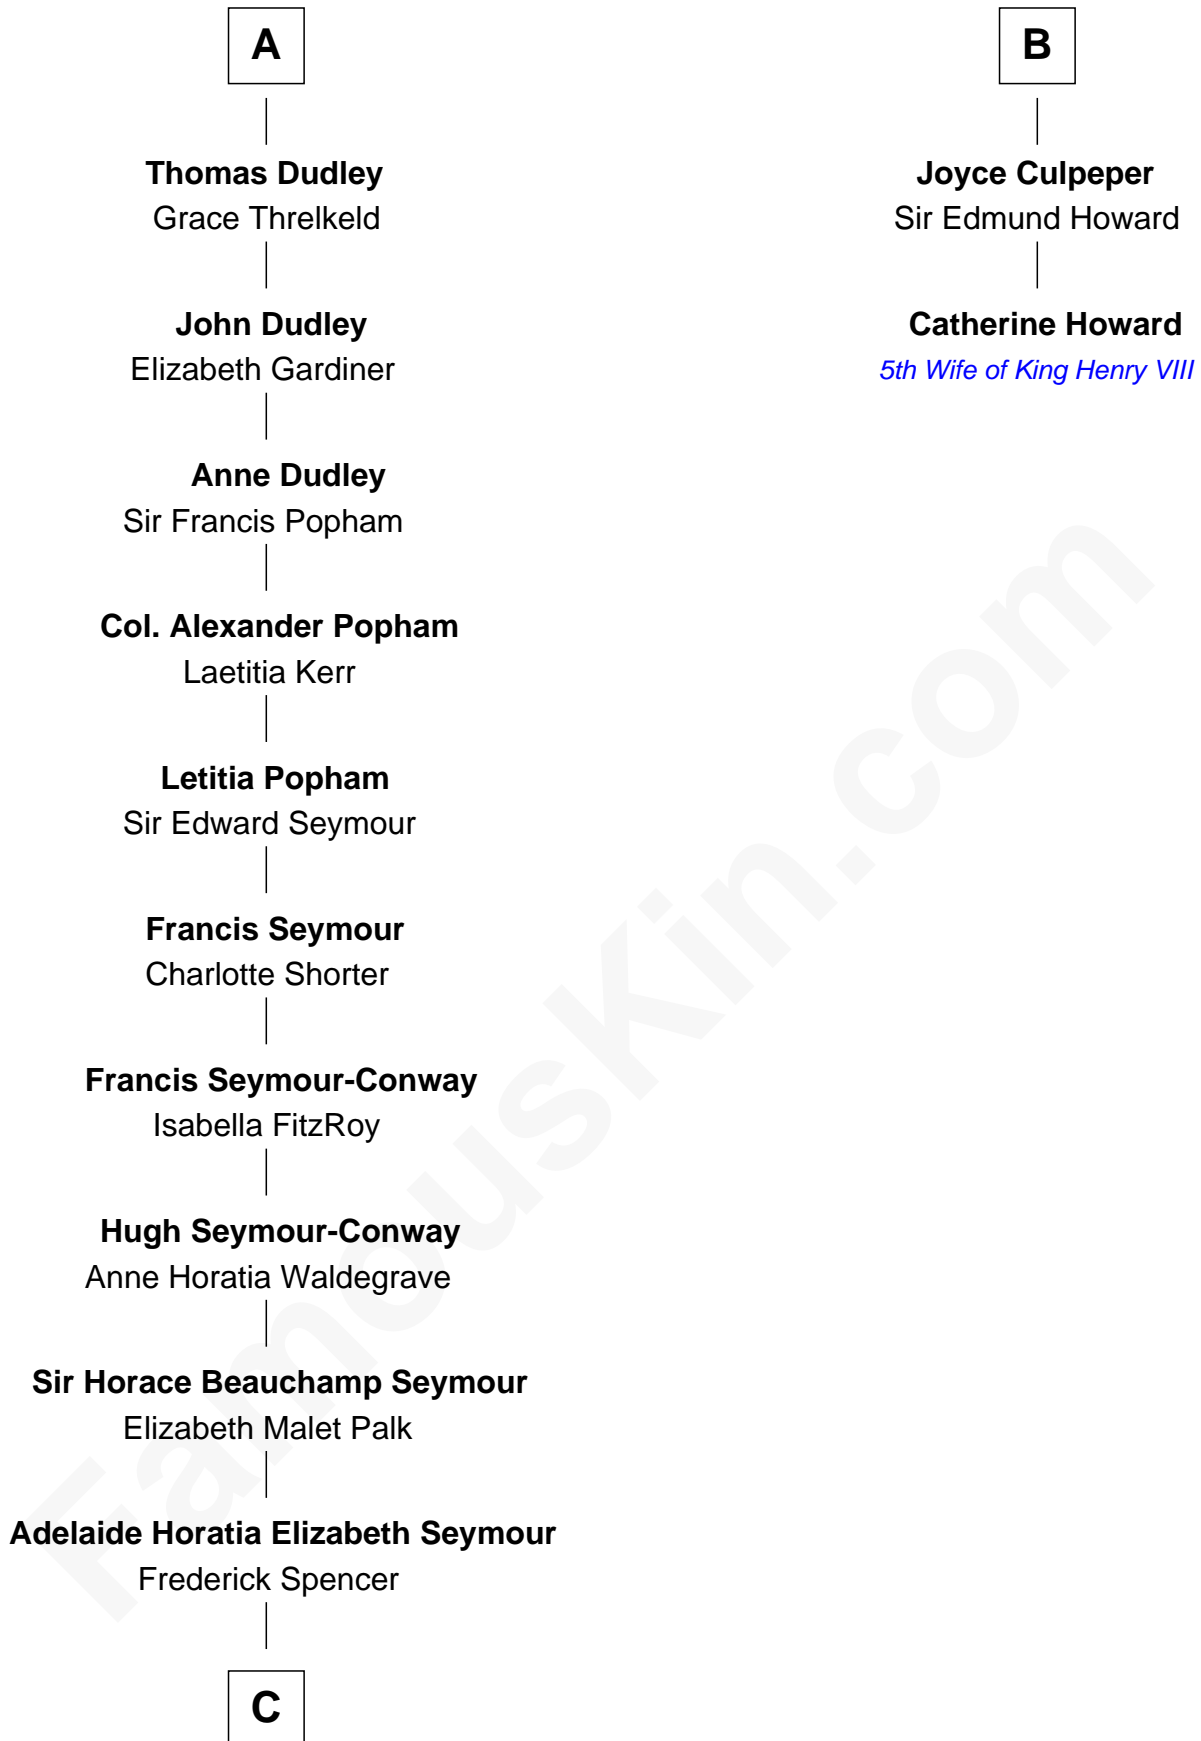

# FamousKin.com Relationship Chart of

**Princess Diana**

*Princess of Wales*

8th cousin 12 times removed of

**Catherine Howard**

*5th Wife of King Henry VIII*

**Sir Gilbert de Clare**

Joan of Acre

**C**

—  
**Charles Robert Spencer**

Margaret Baring

—  
**Albert Edward John Spencer**

Cynthia Elinor Beatrix Hamilton

—  
**Edward John Spencer**

Frances Ruth Burke Roche

—  
**Princess Diana**

*Princess of Wales*

FamousKin.com