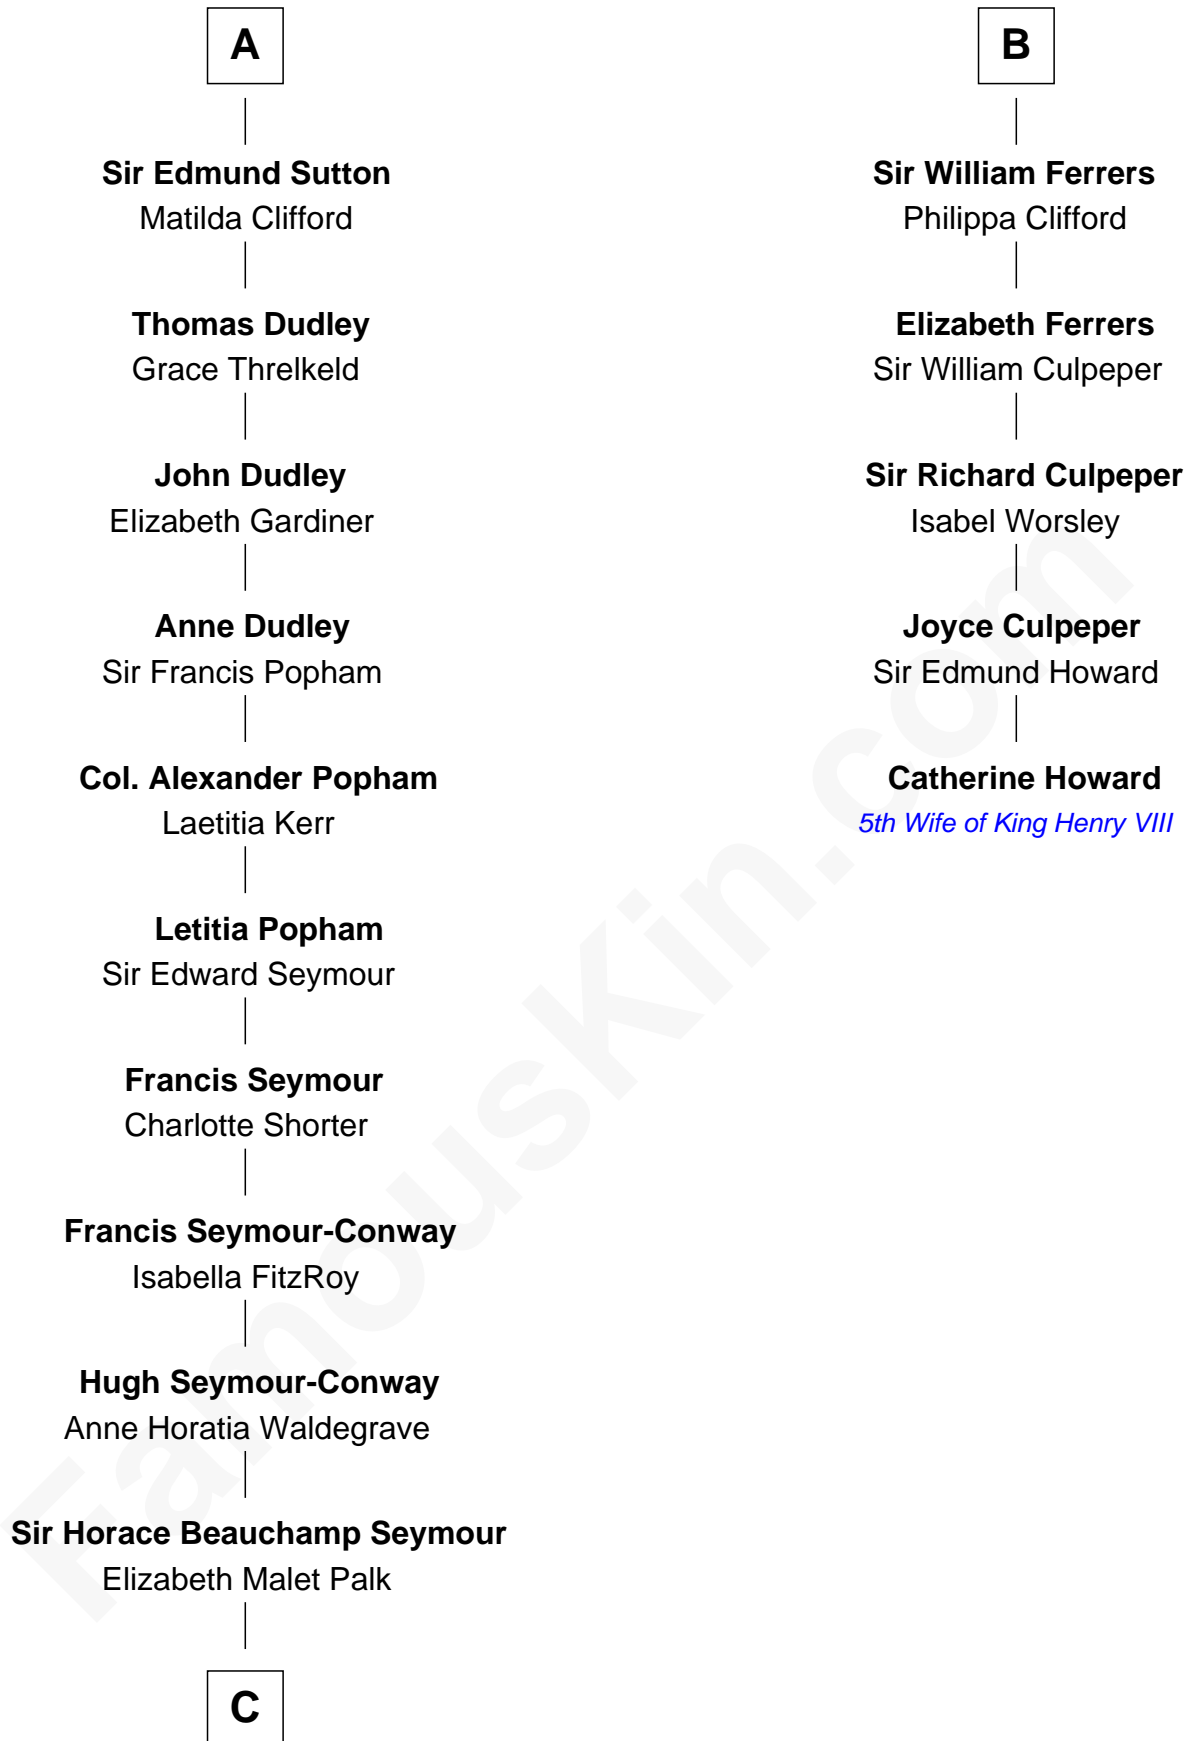

FamousKin.com

Relationship Chart of

Princess Diana

Princess of Wales

11th cousin 10 times removed of

Catherine Howard

5th Wife of King Henry VIII

C

Adelaide Horatia Elizabeth Seymour

Frederick Spencer

Charles Robert Spencer

Margaret Baring

Albert Edward John Spencer

Cynthia Elinor Beatrix Hamilton

Edward John Spencer

Frances Ruth Burke Roche