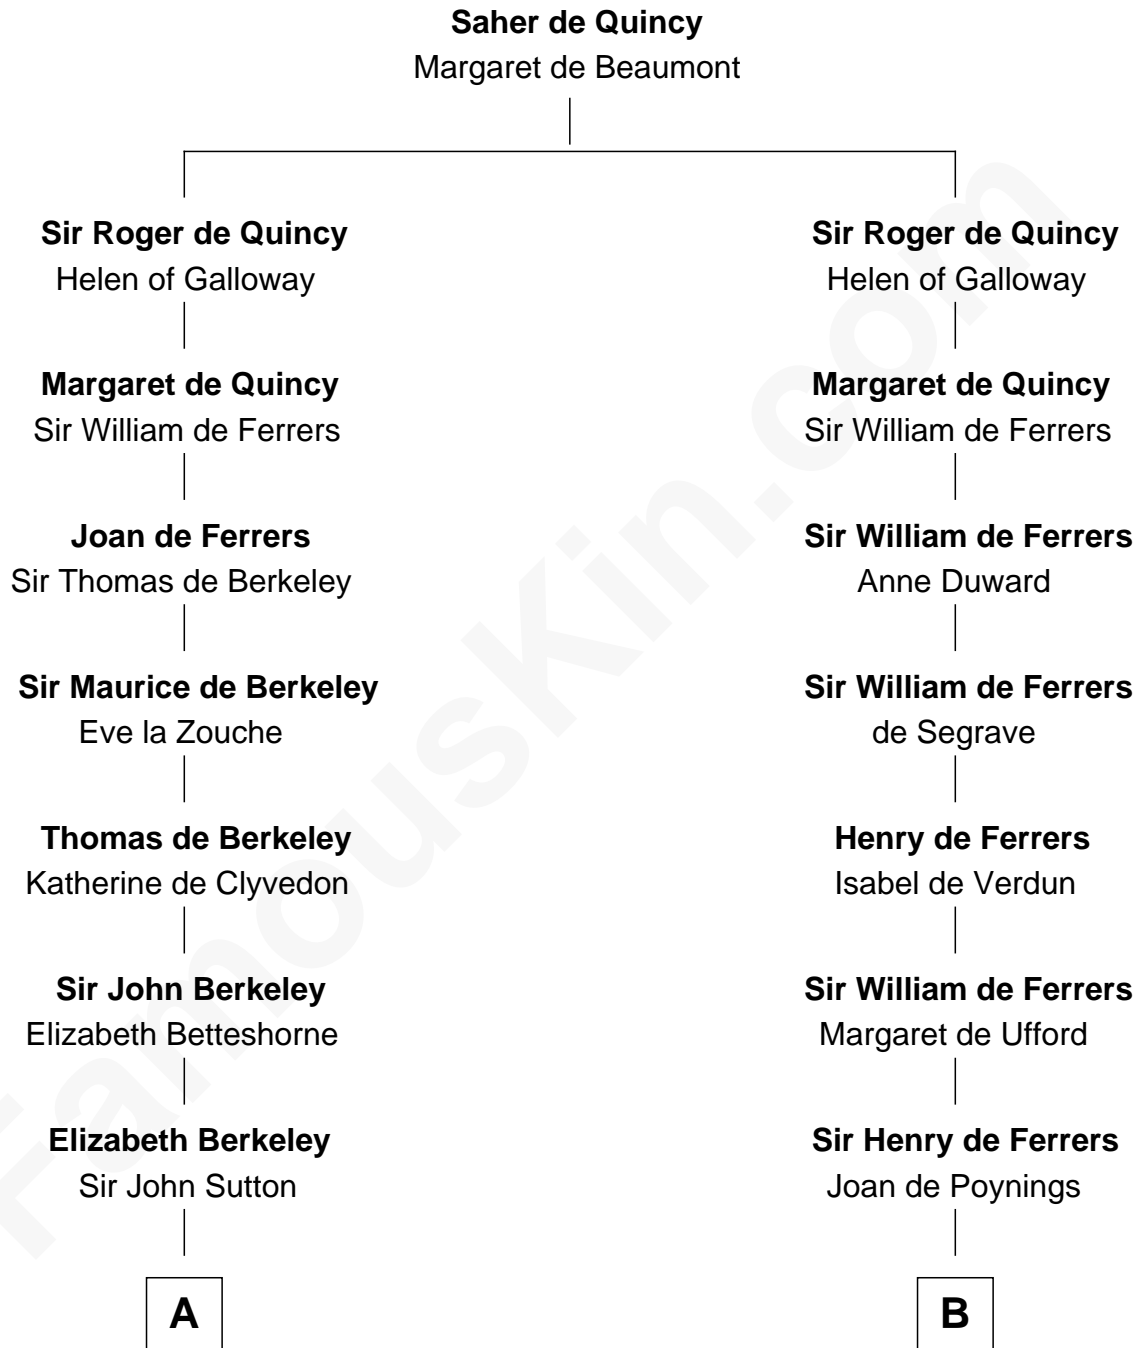

FamousKin.com

Relationship Chart of

Princess Diana

Princess of Wales

11th cousin 10 times removed of

Catherine Howard

5th Wife of King Henry VIII

C

Adelaide Horatia Elizabeth Seymour

Frederick Spencer

Charles Robert Spencer

Margaret Baring

Albert Edward John Spencer

Cynthia Elinor Beatrix Hamilton

Edward John Spencer

Frances Ruth Burke Roche