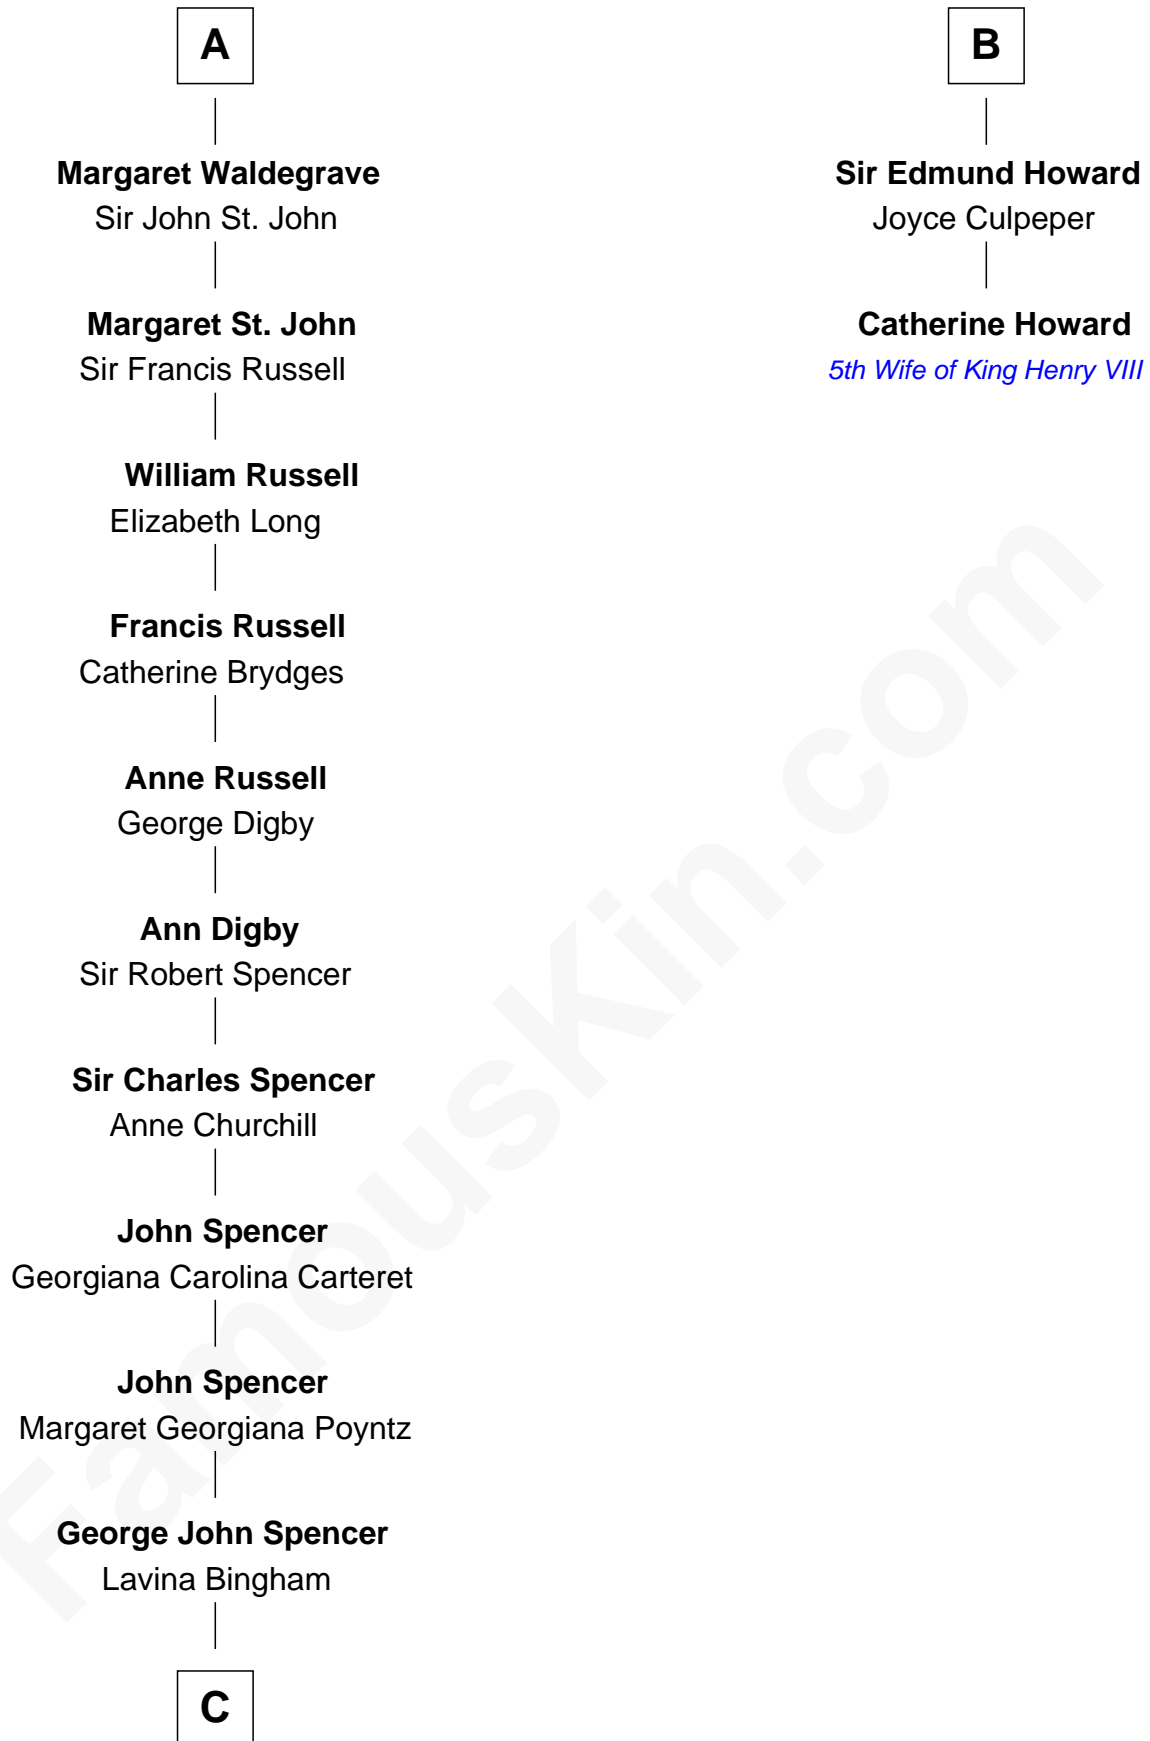

## Relationship Chart of

### Princess Diana

*Princess of Wales*

8th cousin 13 times removed of

**Catherine Howard**  
*5th Wife of King Henry VIII*

**C**

—  
**Frederick Spencer**

Adelaide Horatia Elizabeth Seymour

—  
**Charles Robert Spencer**

Margaret Baring

—  
**Albert Edward John Spencer**

Cynthia Elinor Beatrix Hamilton

—  
**Edward John Spencer**

Frances Ruth Burke Roche

—  
**Princess Diana**

*Princess of Wales*

FamousKin.com