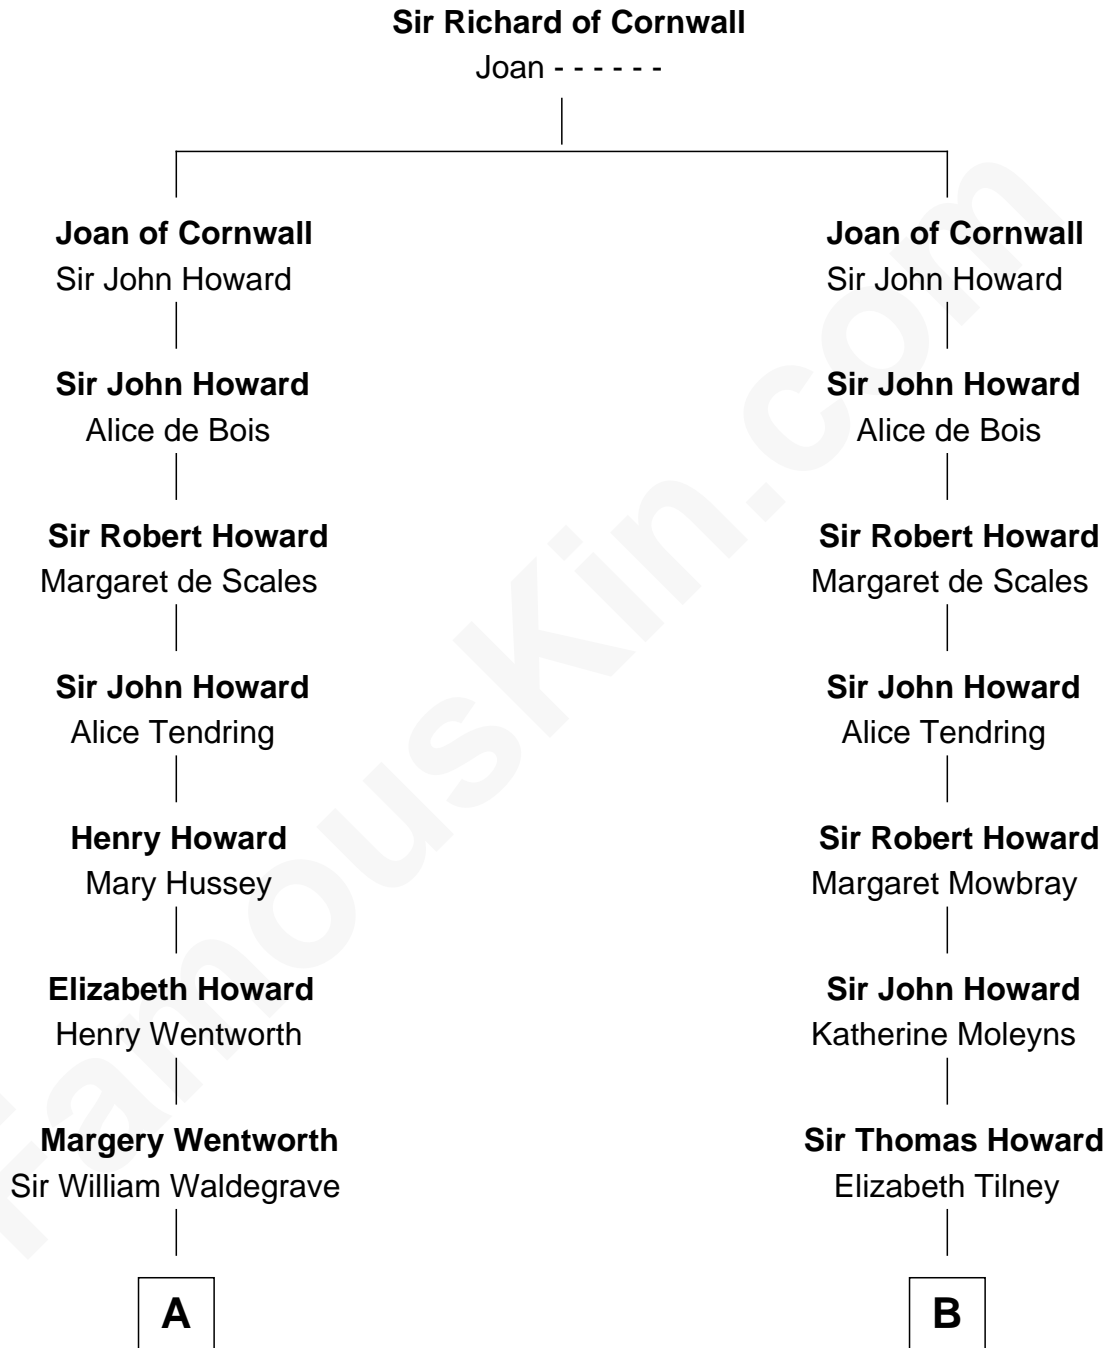

## Relationship Chart of

### Princess Diana

*Princess of Wales*

8th cousin 13 times removed of

**Catherine Howard**  
*5th Wife of King Henry VIII*

**C**

—  
**Frederick Spencer**

Adelaide Horatia Elizabeth Seymour

—  
**Charles Robert Spencer**