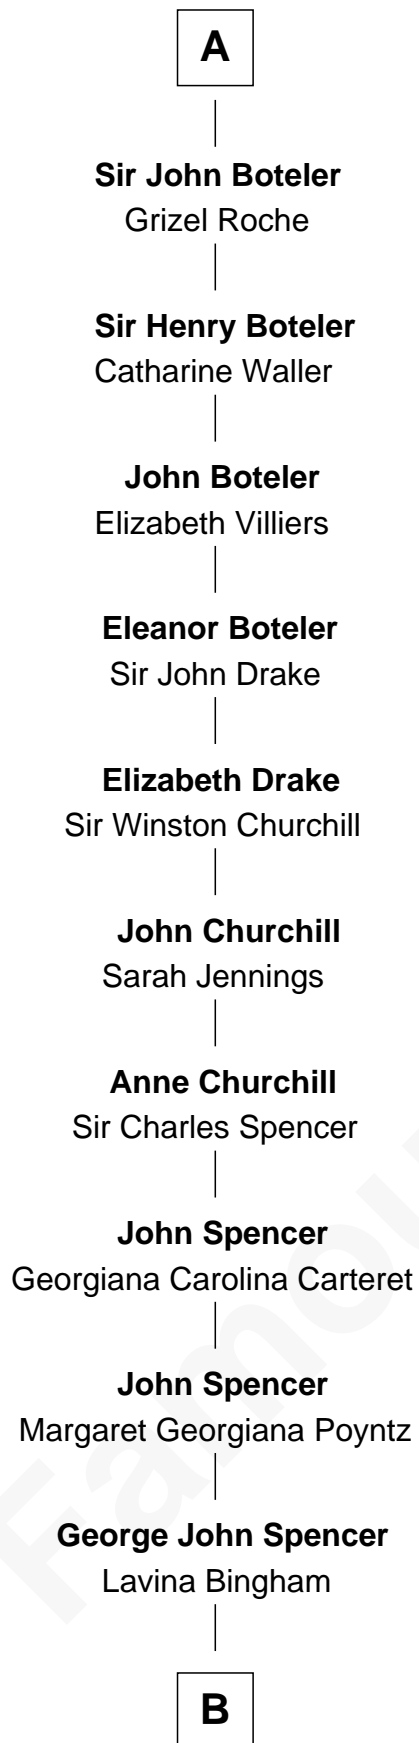

## Relationship Chart of

### Princess Diana

*Princess of Wales*

7th cousin 14 times removed of

**Catherine Howard**  
*5th Wife of King Henry VIII*

**B**

—  
**Frederick Spencer**

Adelaide Horatia Elizabeth Seymour

—  
**Charles Robert Spencer**

Margaret Baring

—  
**Albert Edward John Spencer**

Cynthia Elinor Beatrix Hamilton

—  
**Edward John Spencer**

Frances Ruth Burke Roche

—  
**Princess Diana**

*Princess of Wales*

FamousKin.com