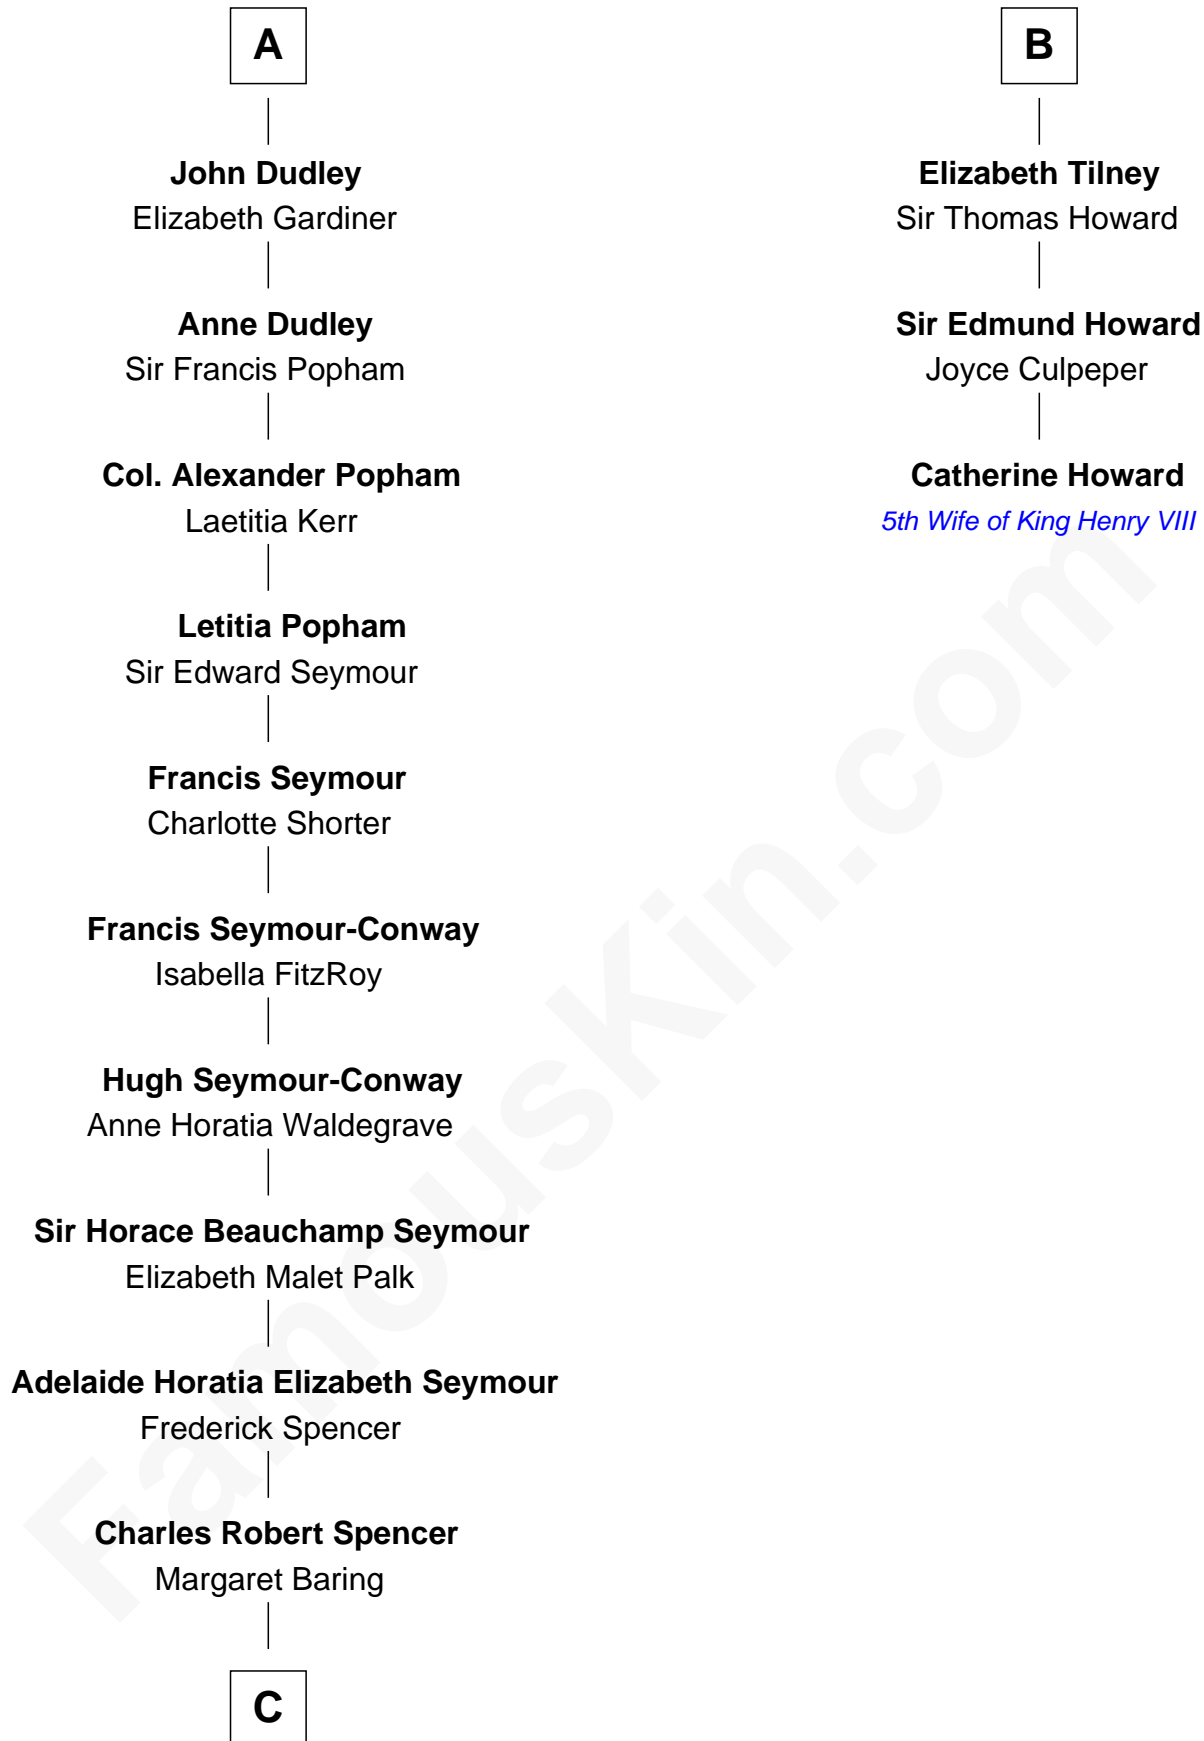

FamousKin.com Relationship Chart of

Princess Diana

Princess of Wales

9th cousin 10 times removed of

Catherine Howard

5th Wife of King Henry VIII

Sir William de Cantilupe

Eve de Braiose

C

—
Albert Edward John Spencer
Cynthia Elinor Beatrix Hamilton

—
Edward John Spencer
Frances Ruth Burke Roche

—
Princess Diana
Princess of Wales

FamousKin.com