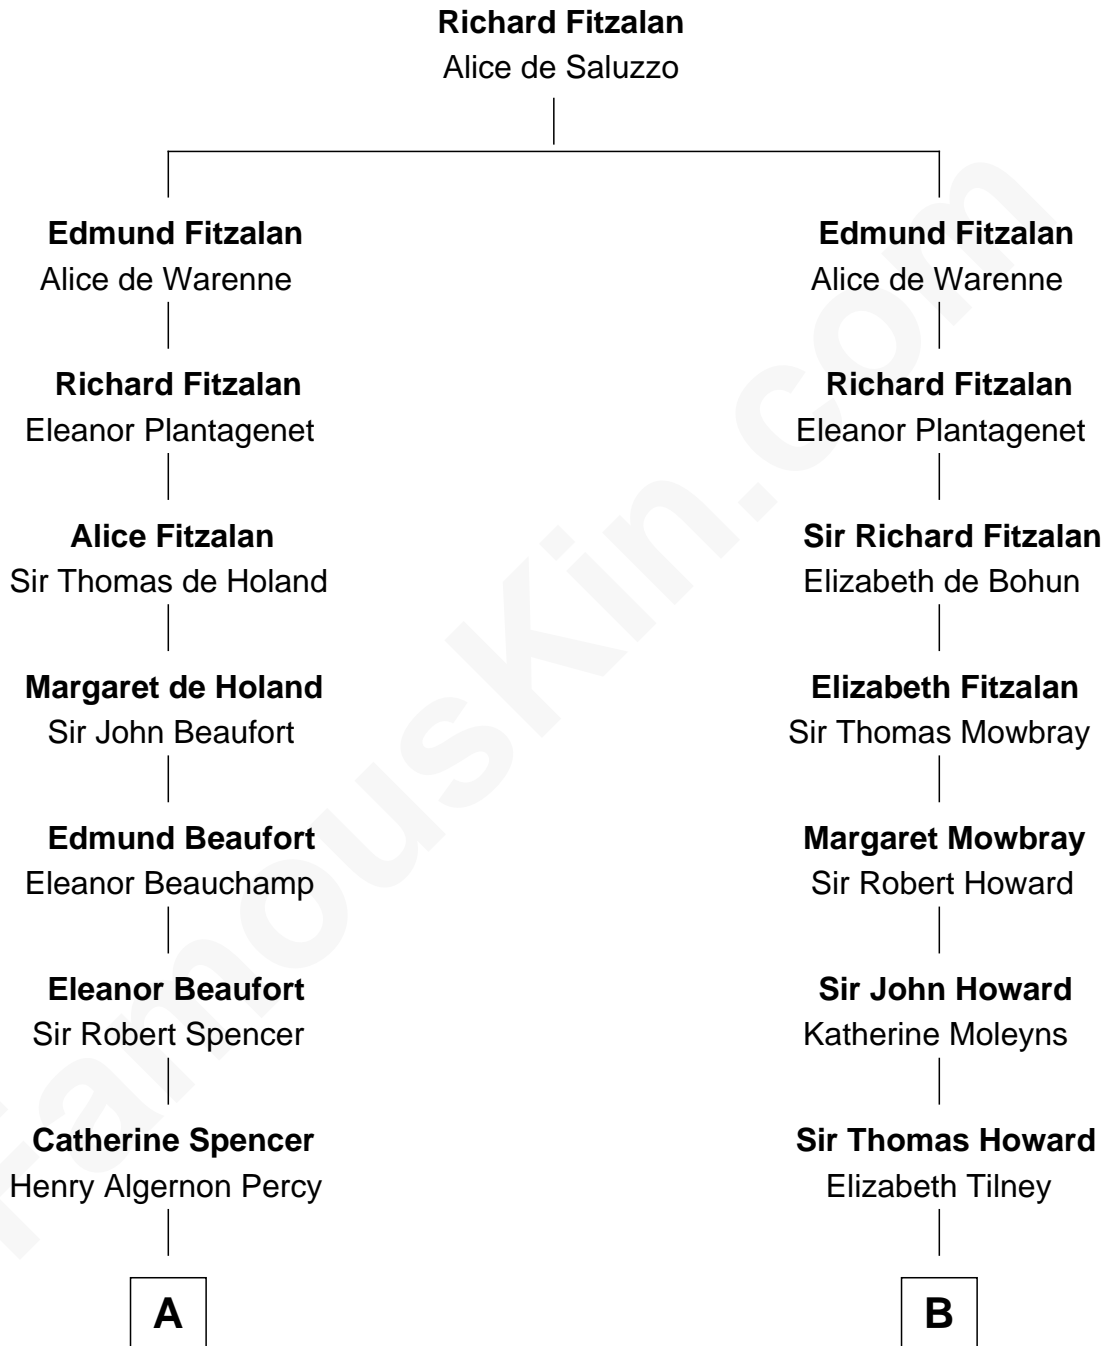

FamousKin.com Relationship Chart of

Princess Diana

Princess of Wales

8th cousin 13 times removed of

Catherine Howard

5th Wife of King Henry VIII

C

—
Frederick Spencer

Adelaide Horatia Elizabeth Seymour

—
Charles Robert Spencer

Margaret Baring

—
Albert Edward John Spencer

Cynthia Elinor Beatrix Hamilton

—
Edward John Spencer

Frances Ruth Burke Roche

—
Princess Diana

Princess of Wales

FamousKin.com