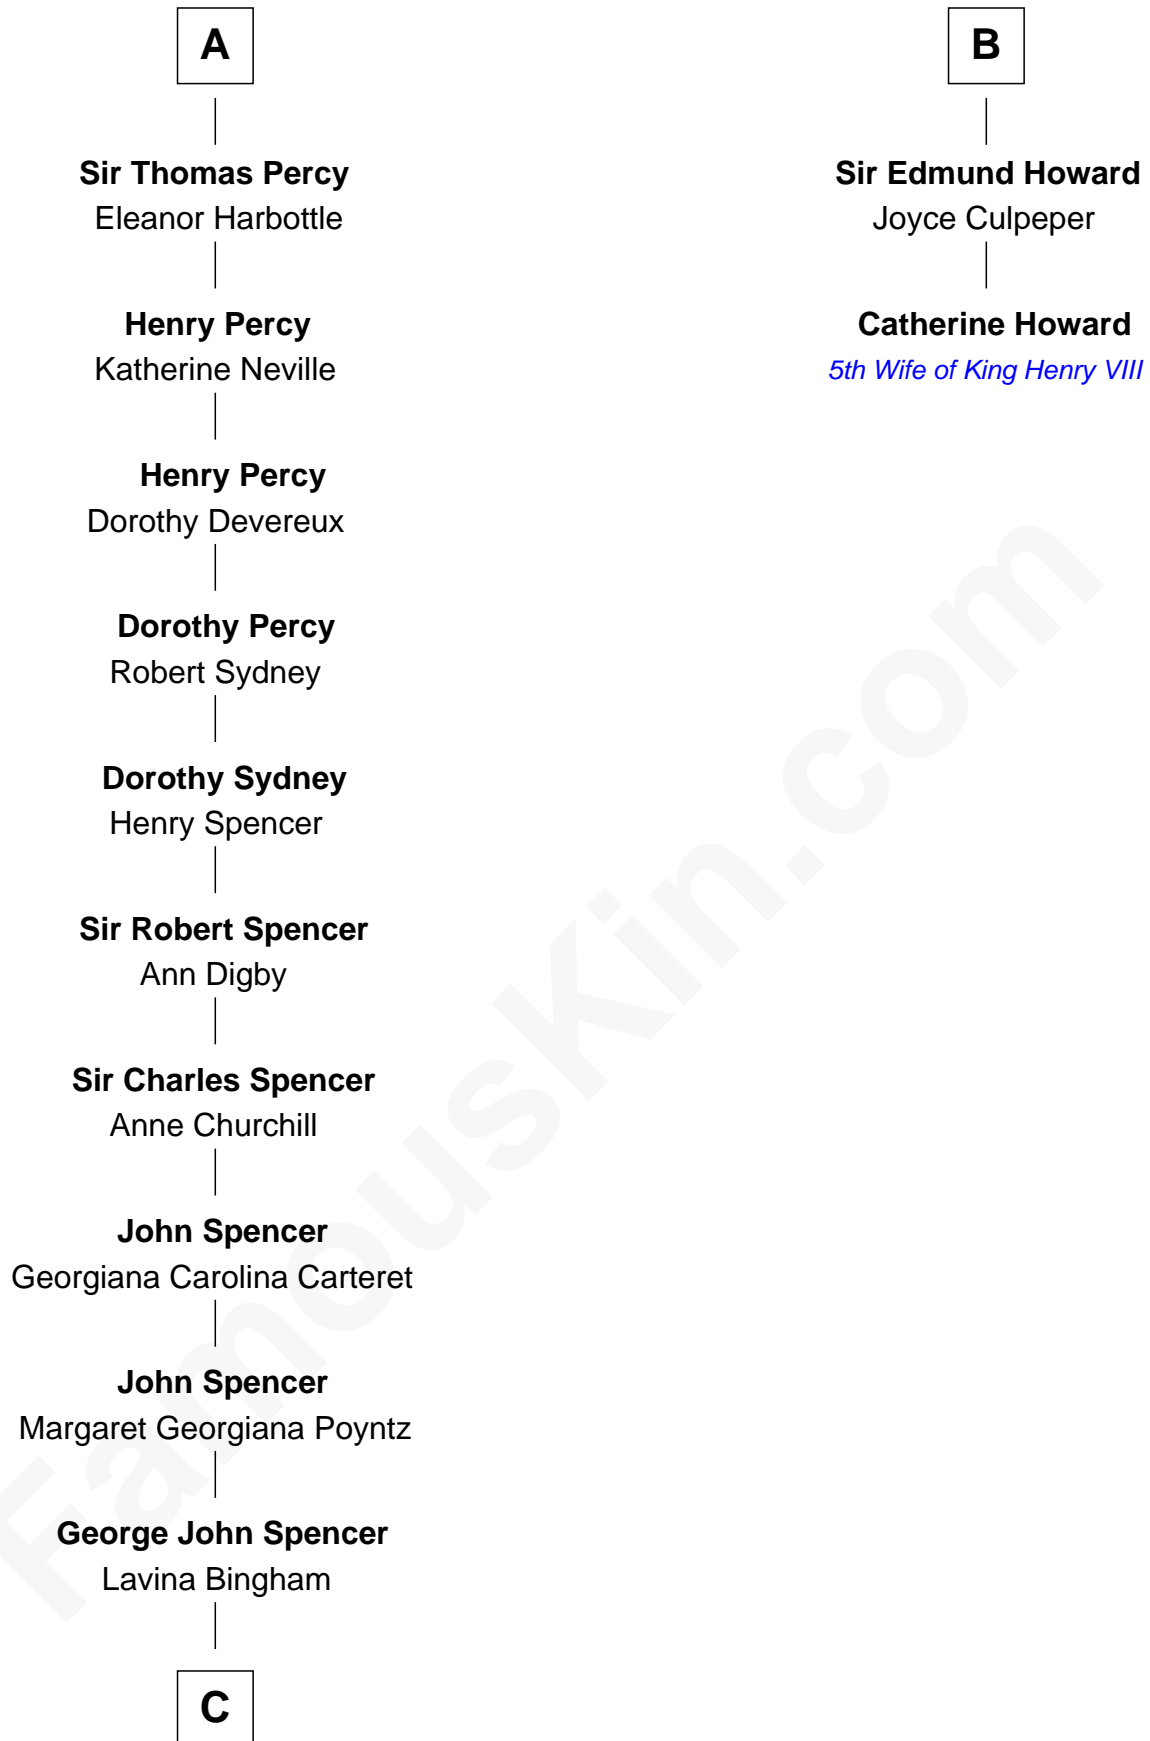

FamousKin.com Relationship Chart of

Princess Diana

Princess of Wales

8th cousin 13 times removed of

Catherine Howard

5th Wife of King Henry VIII

C

—
Frederick Spencer

Adelaide Horatia Elizabeth Seymour

—
Charles Robert Spencer

Margaret Baring

—
Albert Edward John Spencer

Cynthia Elinor Beatrix Hamilton

—
Edward John Spencer

Frances Ruth Burke Roche

—
Princess Diana