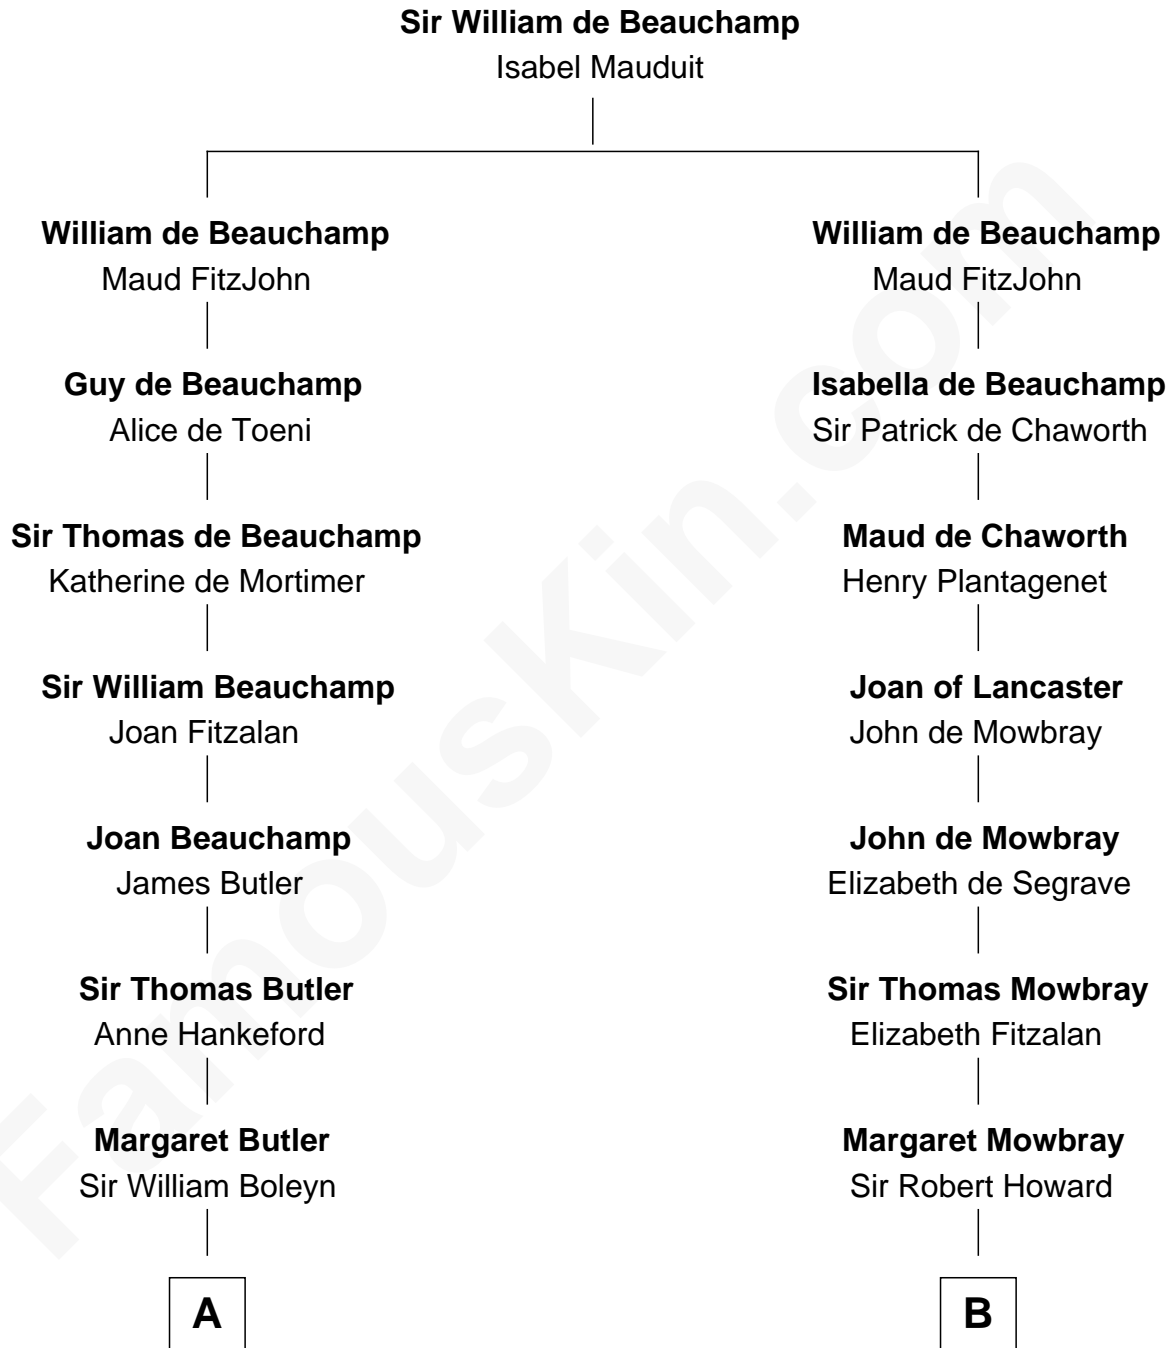

FamousKin.com Relationship Chart of

Princess Diana

Princess of Wales

10th cousin 11 times removed of

Catherine Howard

5th Wife of King Henry VIII

C

—
Frederick Spencer

Adelaide Horatia Elizabeth Seymour

—
Charles Robert Spencer

Margaret Baring

—
Albert Edward John Spencer

Cynthia Elinor Beatrix Hamilton

—
Edward John Spencer

Frances Ruth Burke Roche

—
Princess Diana

Princess of Wales

FamousKin.com