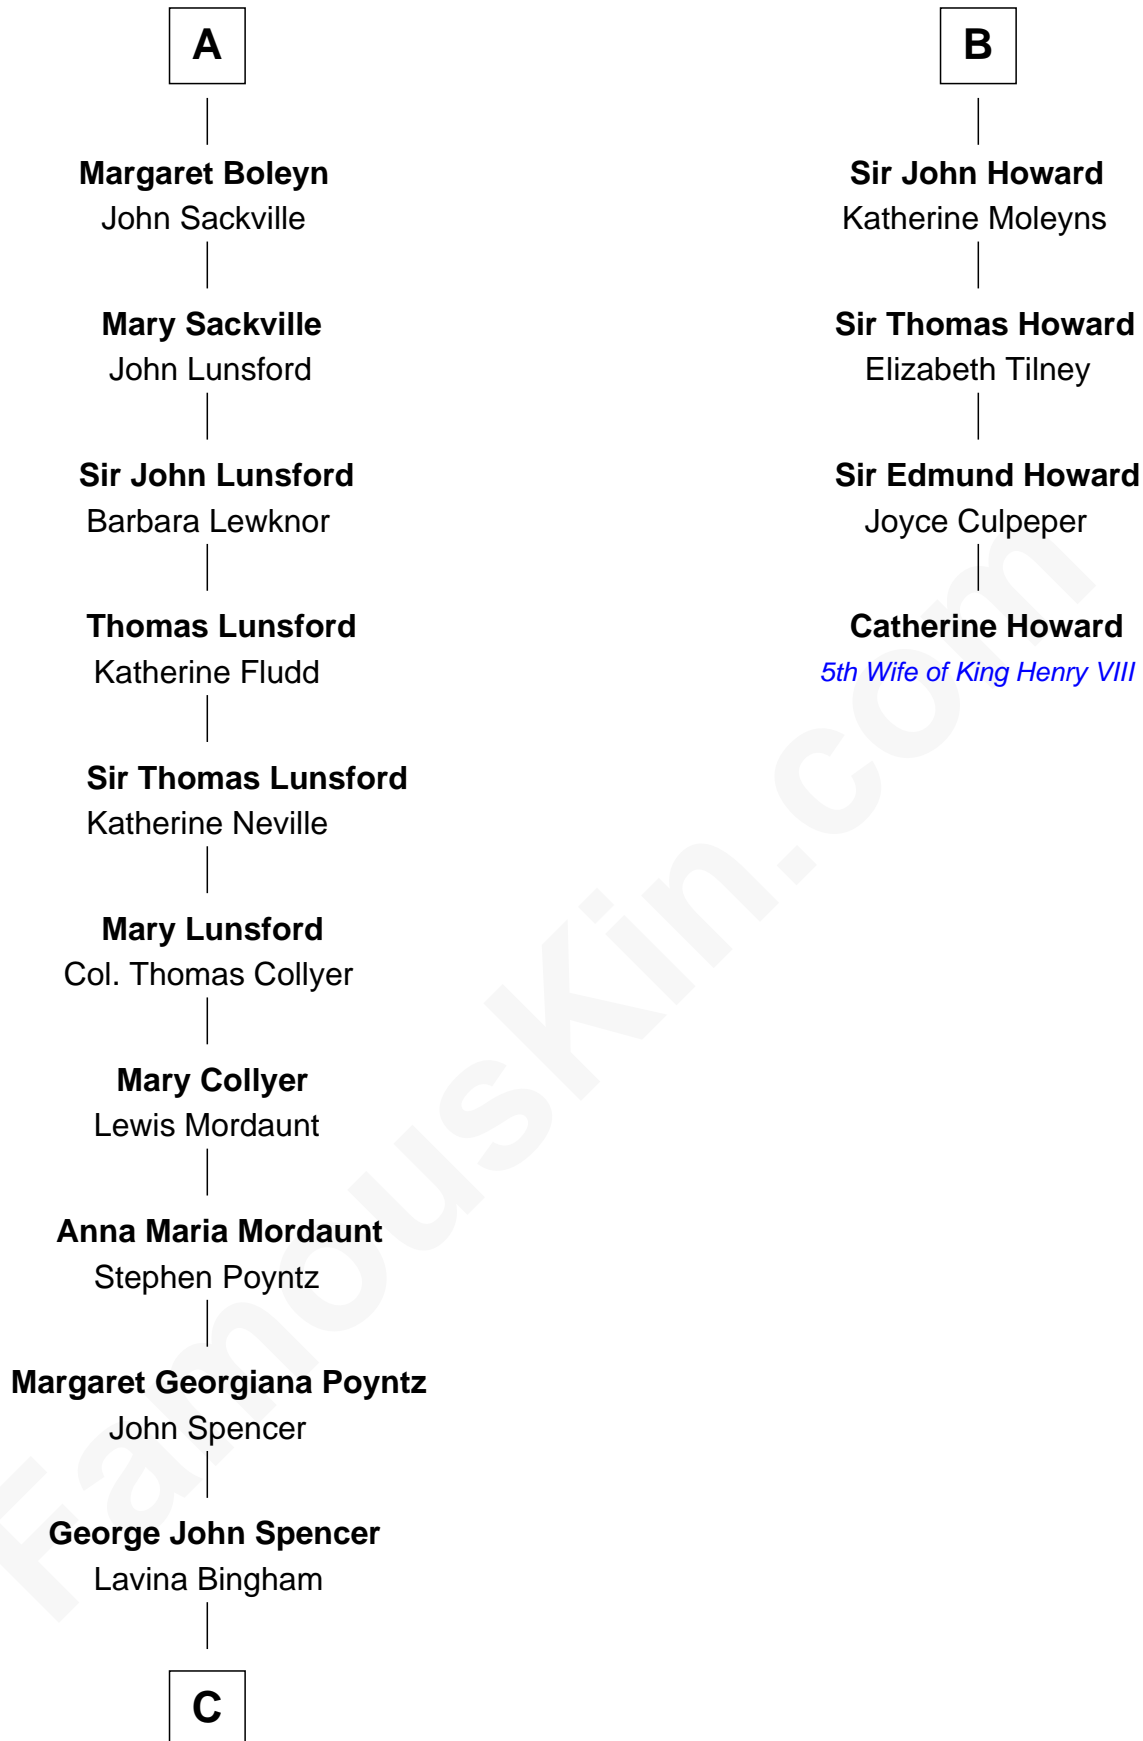

FamousKin.com Relationship Chart of

Princess Diana

Princess of Wales

10th cousin 11 times removed of

Catherine Howard

5th Wife of King Henry VIII

C

—
Frederick Spencer

Adelaide Horatia Elizabeth Seymour

—
Charles Robert Spencer

Margaret Baring

—
Albert Edward John Spencer

Cynthia Elinor Beatrix Hamilton

—
Edward John Spencer

Frances Ruth Burke Roche

—
Princess Diana