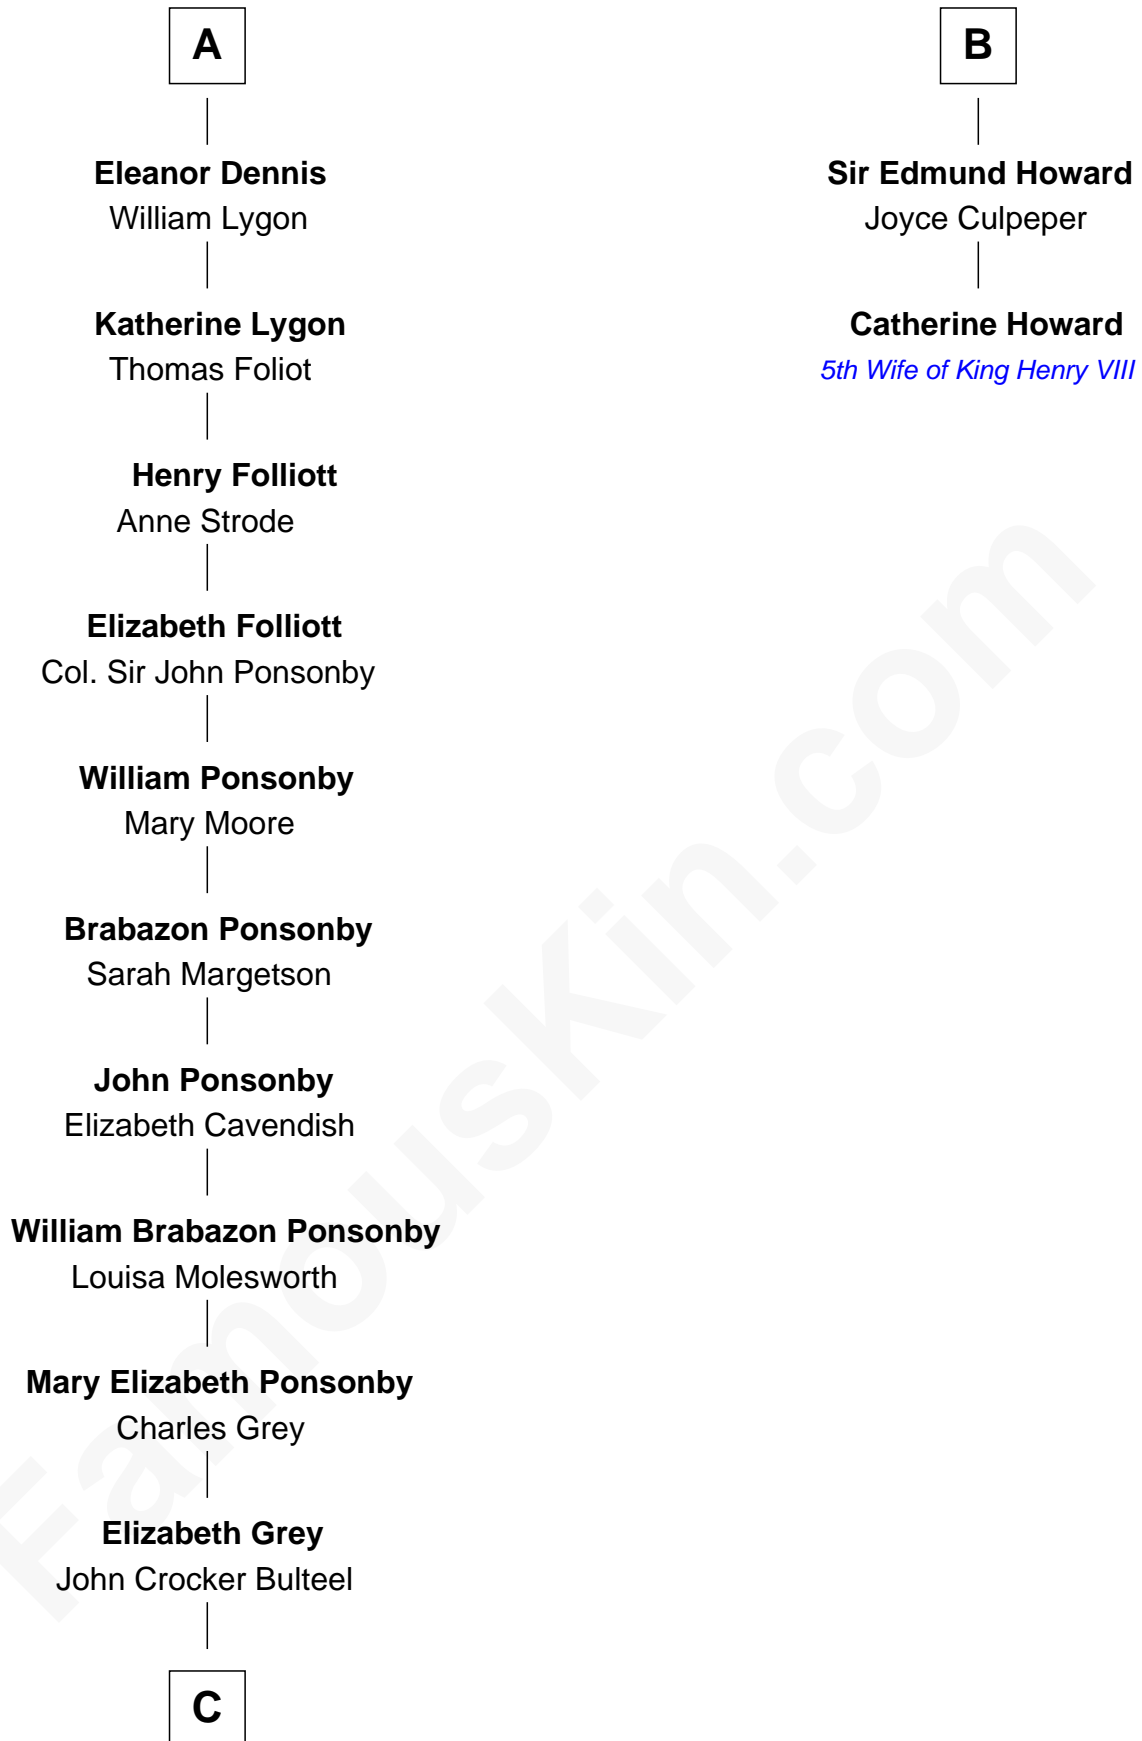

FamousKin.com Relationship Chart of

Princess Diana

Princess of Wales

8th cousin 13 times removed of

Catherine Howard

5th Wife of King Henry VIII

Sir Roger de Hales

Alice Skogan

Alice de Hales
Thomas of Brotherton

Margaret Plantagenet
John de Segrave

Elizabeth de Segrave
John de Mowbray

Sir Thomas Mowbray
Elizabeth Fitzalan

Isabel Mowbray
Sir James Berkeley

Maurice Berkeley
Isabel Mead

Anne Berkeley
Sir William Dennis

A

Alice de Hales
Thomas of Brotherton

Margaret Plantagenet
John de Segrave

Elizabeth de Segrave
John de Mowbray

Sir Thomas Mowbray
Elizabeth Fitzalan

Margaret Mowbray
Sir Robert Howard

Sir John Howard
Katherine Moleyns

Sir Thomas Howard
Elizabeth Tilney

B

C

—
Louisa Emily Charlotte Bulteel

Edward Charles Baring

—
Margaret Baring

Charles Robert Spencer