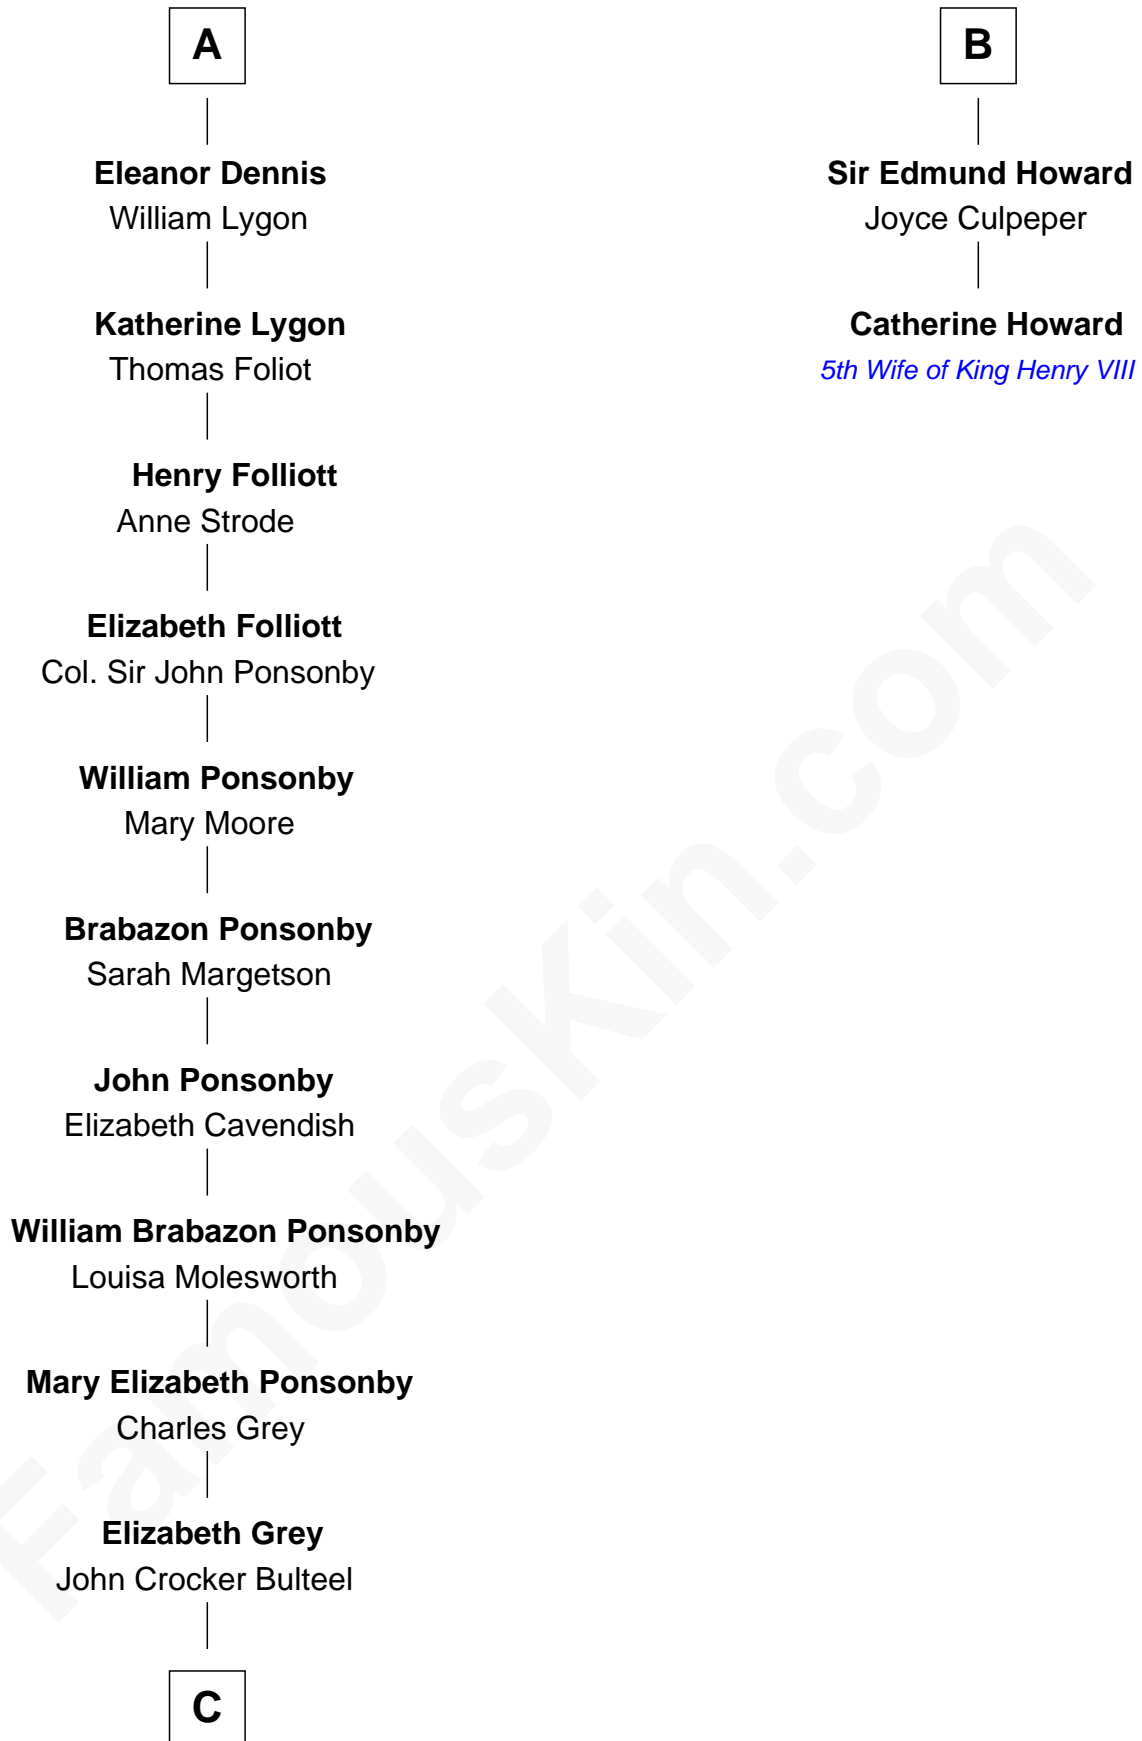

FamousKin.com
Relationship Chart of
Princess Diana
Princess of Wales

8th cousin 13 times removed of

Catherine Howard
5th Wife of King Henry VIII

Sir Roger de Mowbray
 Roese de Clare

Sir John de Mowbray
 Aline de Braiose

John de Mowbray
 Joan of Lancaster

John de Mowbray
 Elizabeth de Segrave

Sir Thomas Mowbray
 Elizabeth Fitzalan

Isabel Mowbray
 Sir James Berkeley

Maurice Berkeley
 Isabel Mead

Anne Berkeley
 Sir William Dennis

A

Sir John de Mowbray
 Aline de Braiose

John de Mowbray
 Joan of Lancaster

John de Mowbray
 Elizabeth de Segrave

Sir Thomas Mowbray
 Elizabeth Fitzalan

Margaret Mowbray
 Sir Robert Howard

Sir John Howard
 Katherine Moleyns

Sir Thomas Howard
 Elizabeth Tilney

B

C

—
Louisa Emily Charlotte Bulteel

Edward Charles Baring

—
Margaret Baring

Charles Robert Spencer

—
Albert Edward John Spencer