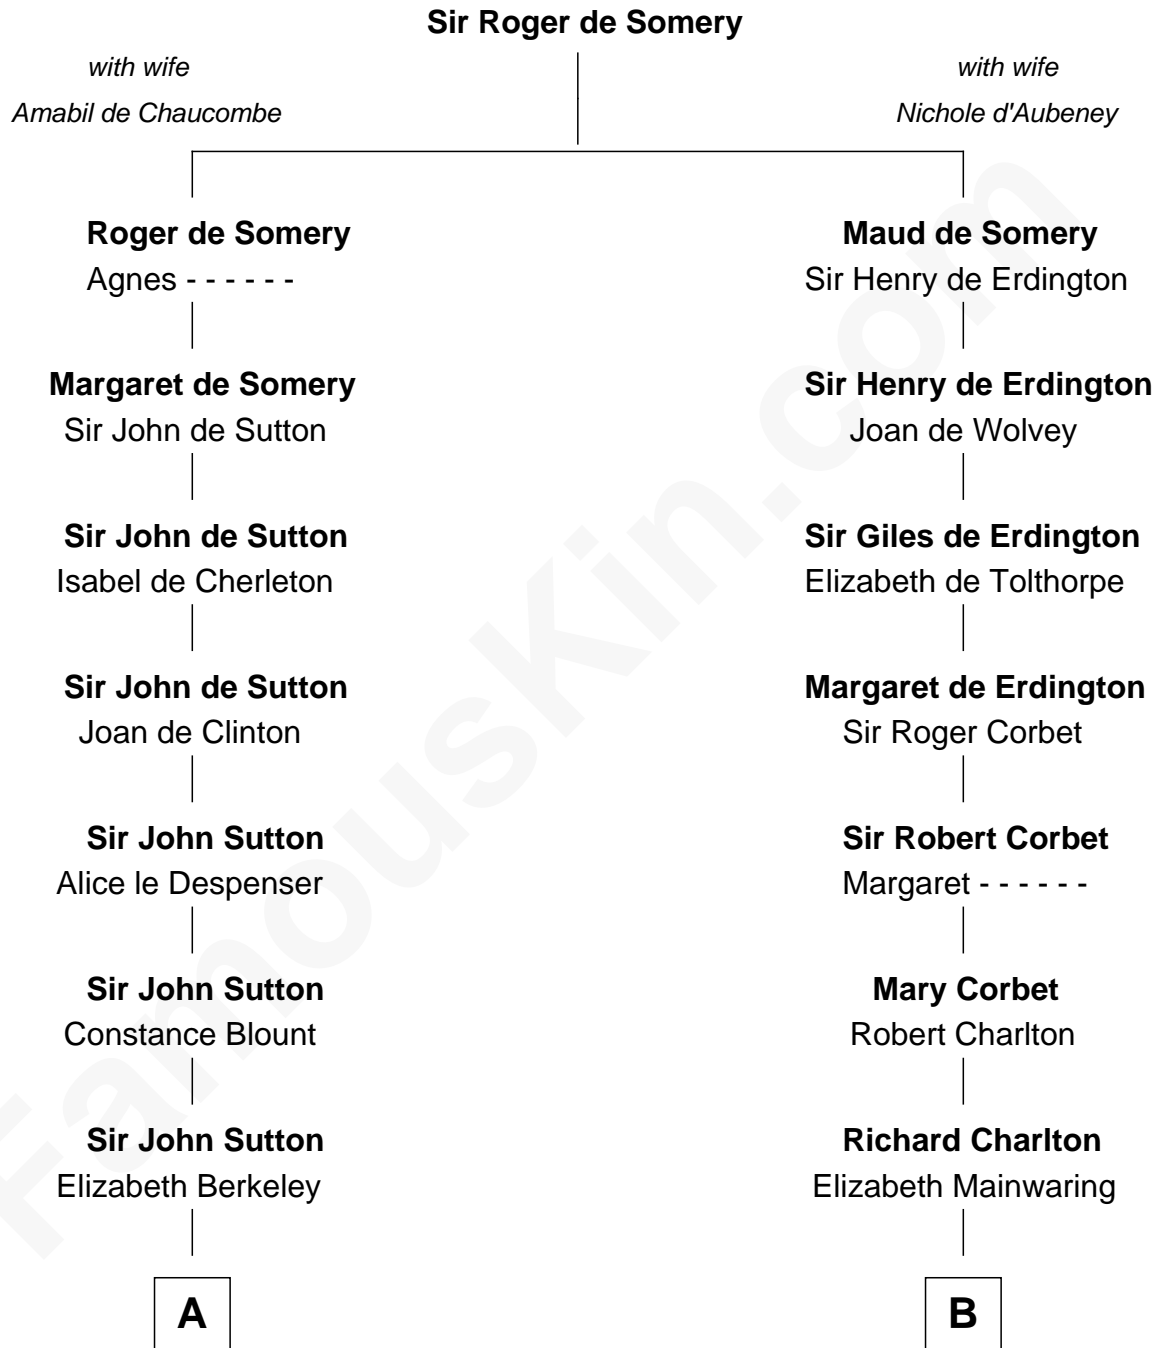

FamousKin.com

Relationship Chart of

Princess Diana

Princess of Wales

17th cousin 4 times removed of

Ralph Waldo Emerson
American Poet

C

Adelaide Horatia Elizabeth Seymour

Frederick Spencer

Charles Robert Spencer

Margaret Baring

Albert Edward John Spencer

Cynthia Elinor Beatrix Hamilton

Edward John Spencer

Frances Ruth Burke Roche

Princess Diana