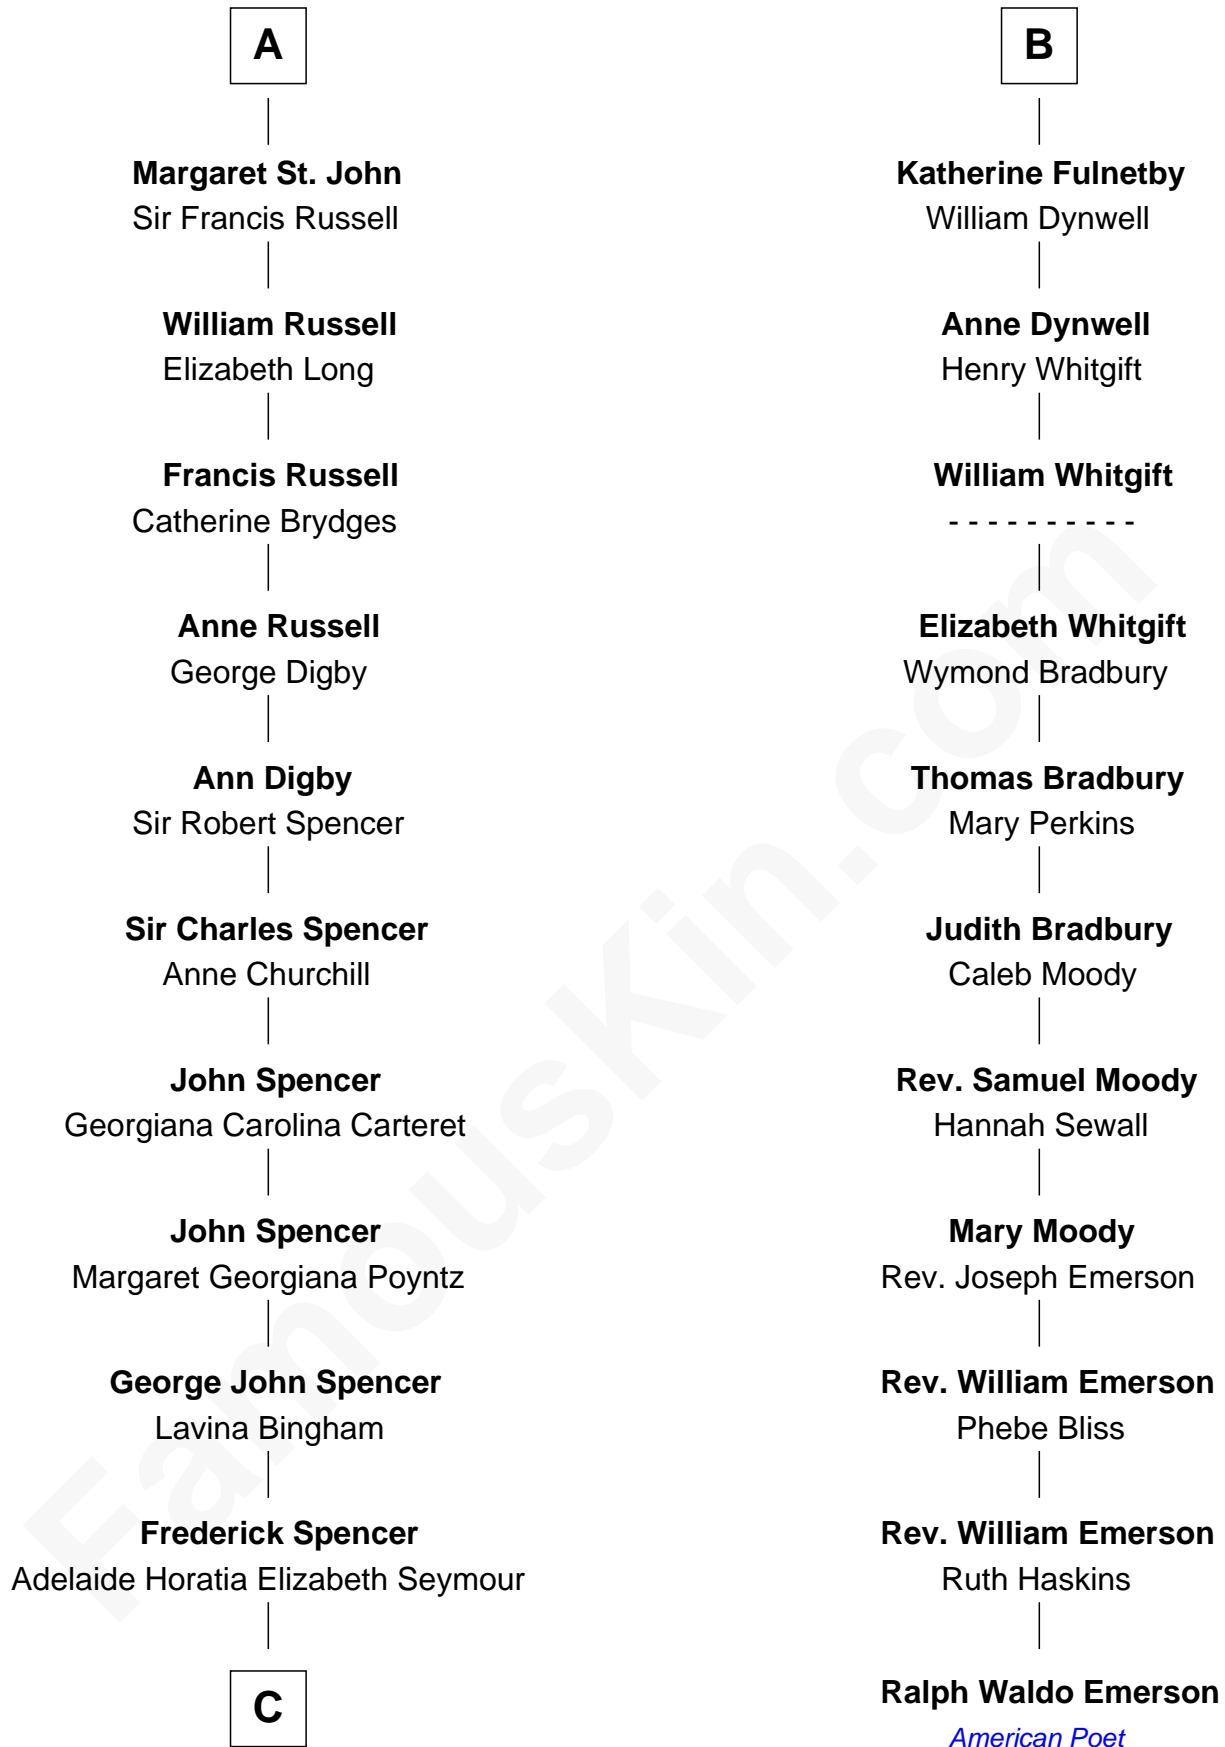

FamousKin.com Relationship Chart of

Princess Diana

Princess of Wales

17th cousin 3 times removed of

Ralph Waldo Emerson

American Poet

Bartholomew de Badlesmere

Margaret de Clare

Margaret de Badlesmere

Sir John de Tibetot

Sir Robert de Tibetot

Margaret Deincourt

Elizabeth de Tibetot

Sir Philip le Despencer

Margery Despencer

Sir Roger Wentworth

Sir William de Ros

Maud de Roos

John de Welles

John de Welles

Eleanor de Mowbray

Eudo de Welles

Maud de Greystoke

Sir Lionel de Welles

Joan de Waterton

Margaret de Welles

Sir Thomas Dymoke

Jane Dymoke

John Fulnetby

B

C

—
Charles Robert Spencer