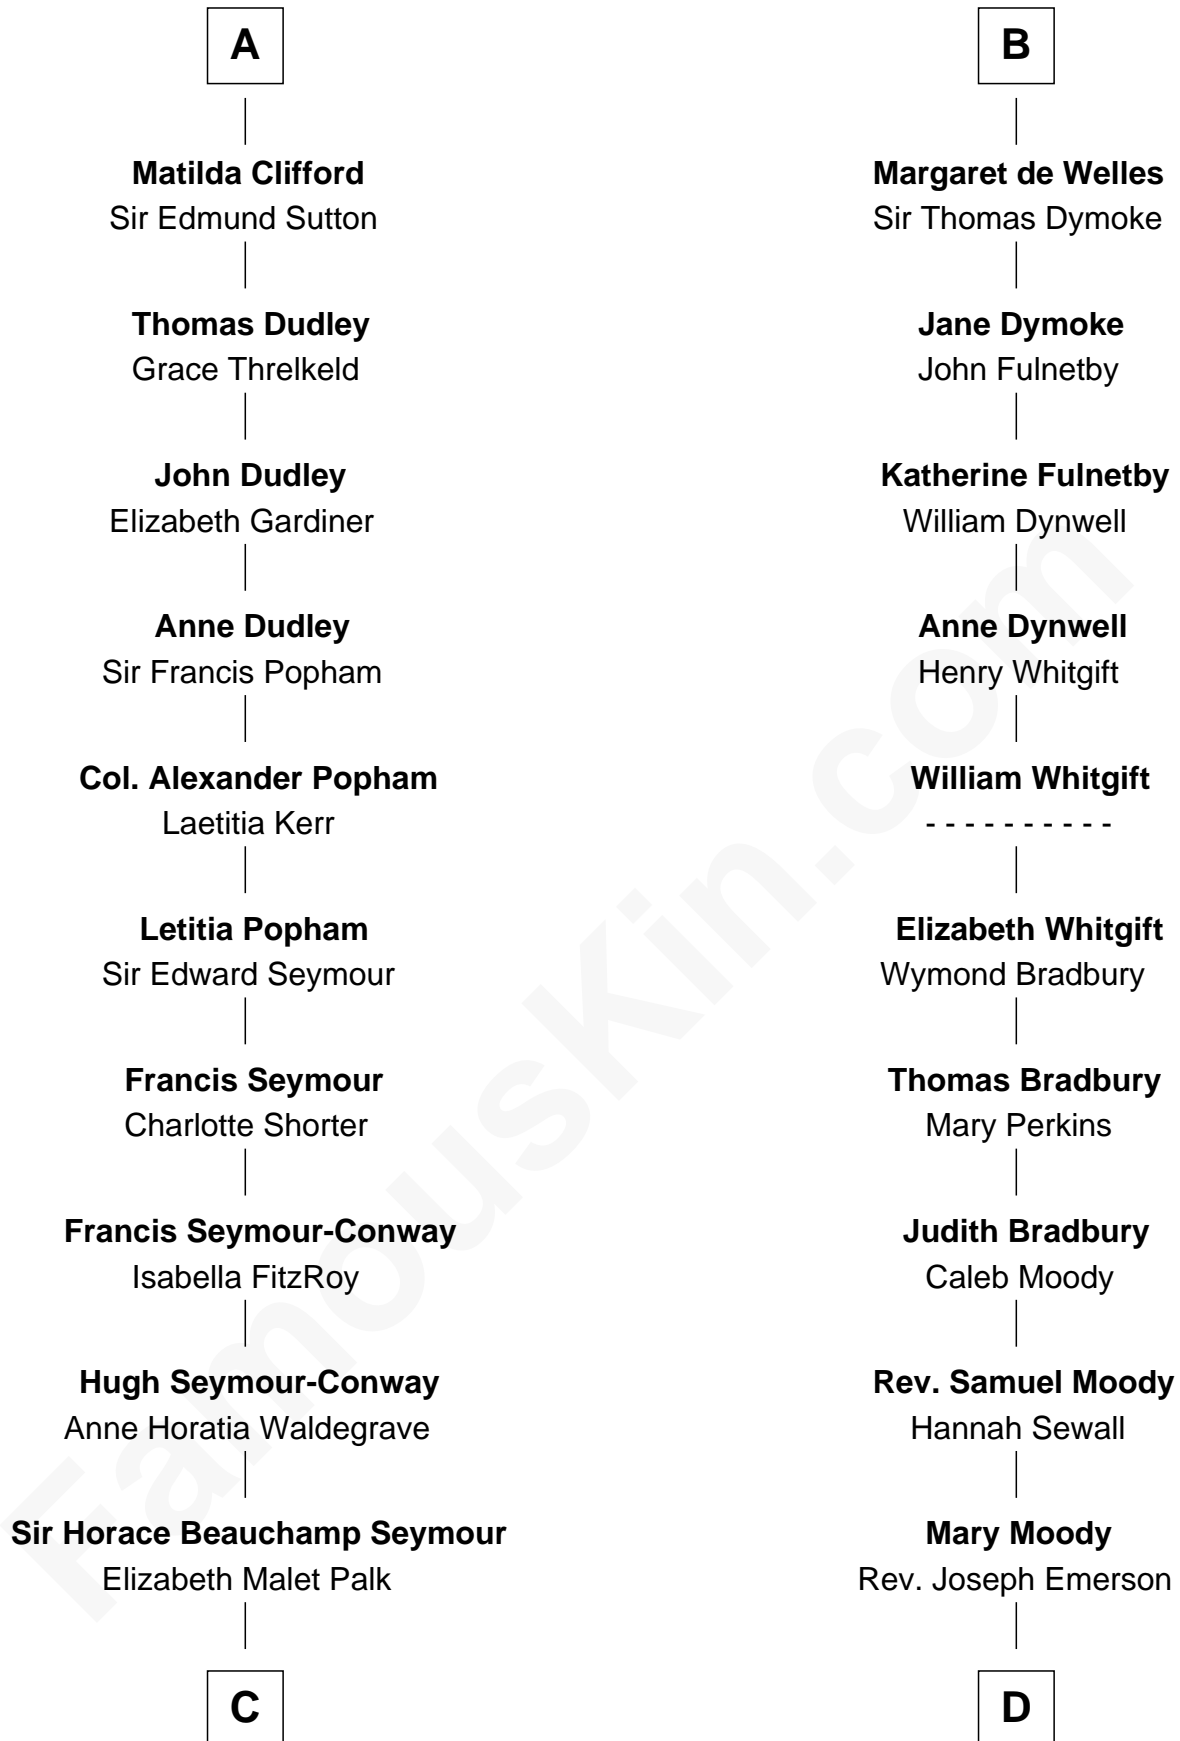

FamousKin.com Relationship Chart of

Princess Diana

Princess of Wales

19th cousin 2 times removed of

Ralph Waldo Emerson

American Poet

C

Adelaide Horatia Elizabeth Seymour

Frederick Spencer

Charles Robert Spencer

Margaret Baring

Albert Edward John Spencer

Cynthia Elinor Beatrix Hamilton

Edward John Spencer

Frances Ruth Burke Roche

Princess Diana