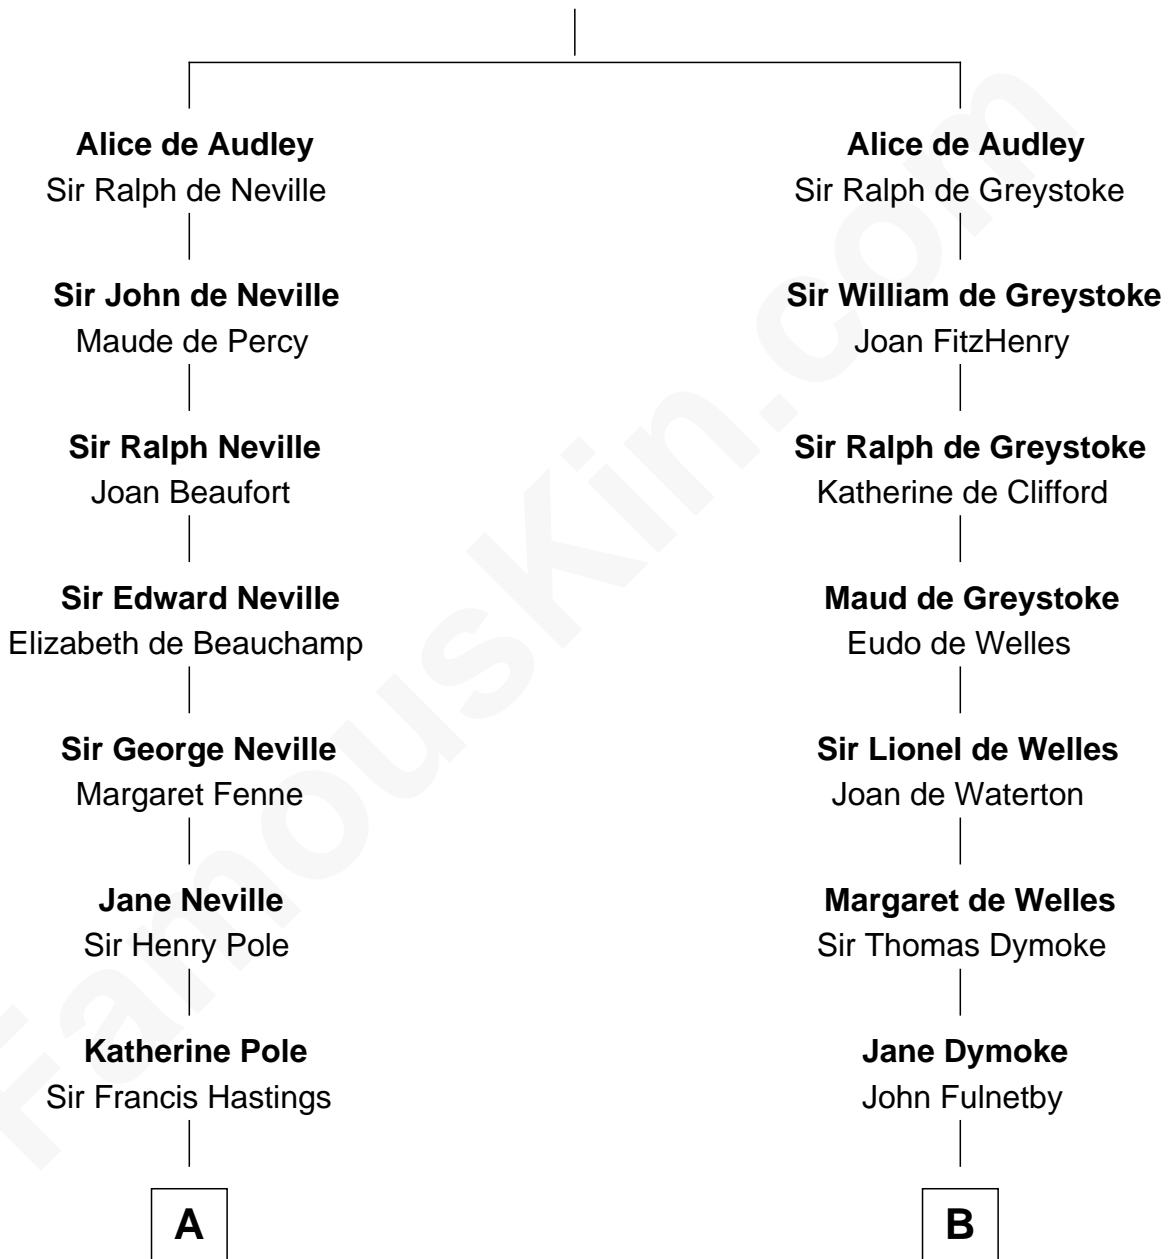

# FamousKin.com Relationship Chart of

**Princess Diana**

*Princess of Wales*

17th cousin 2 times removed of

**Ralph Waldo Emerson**

*American Poet*

**Sir Hugh I de Audley**

Iseult de Mortimer

**C**

—  
**Albert Edward John Spencer**

Cynthia Elinor Beatrix Hamilton

—  
**Edward John Spencer**

Frances Ruth Burke Roche

—  
**Princess Diana**

*Princess of Wales*

FamousKin.com