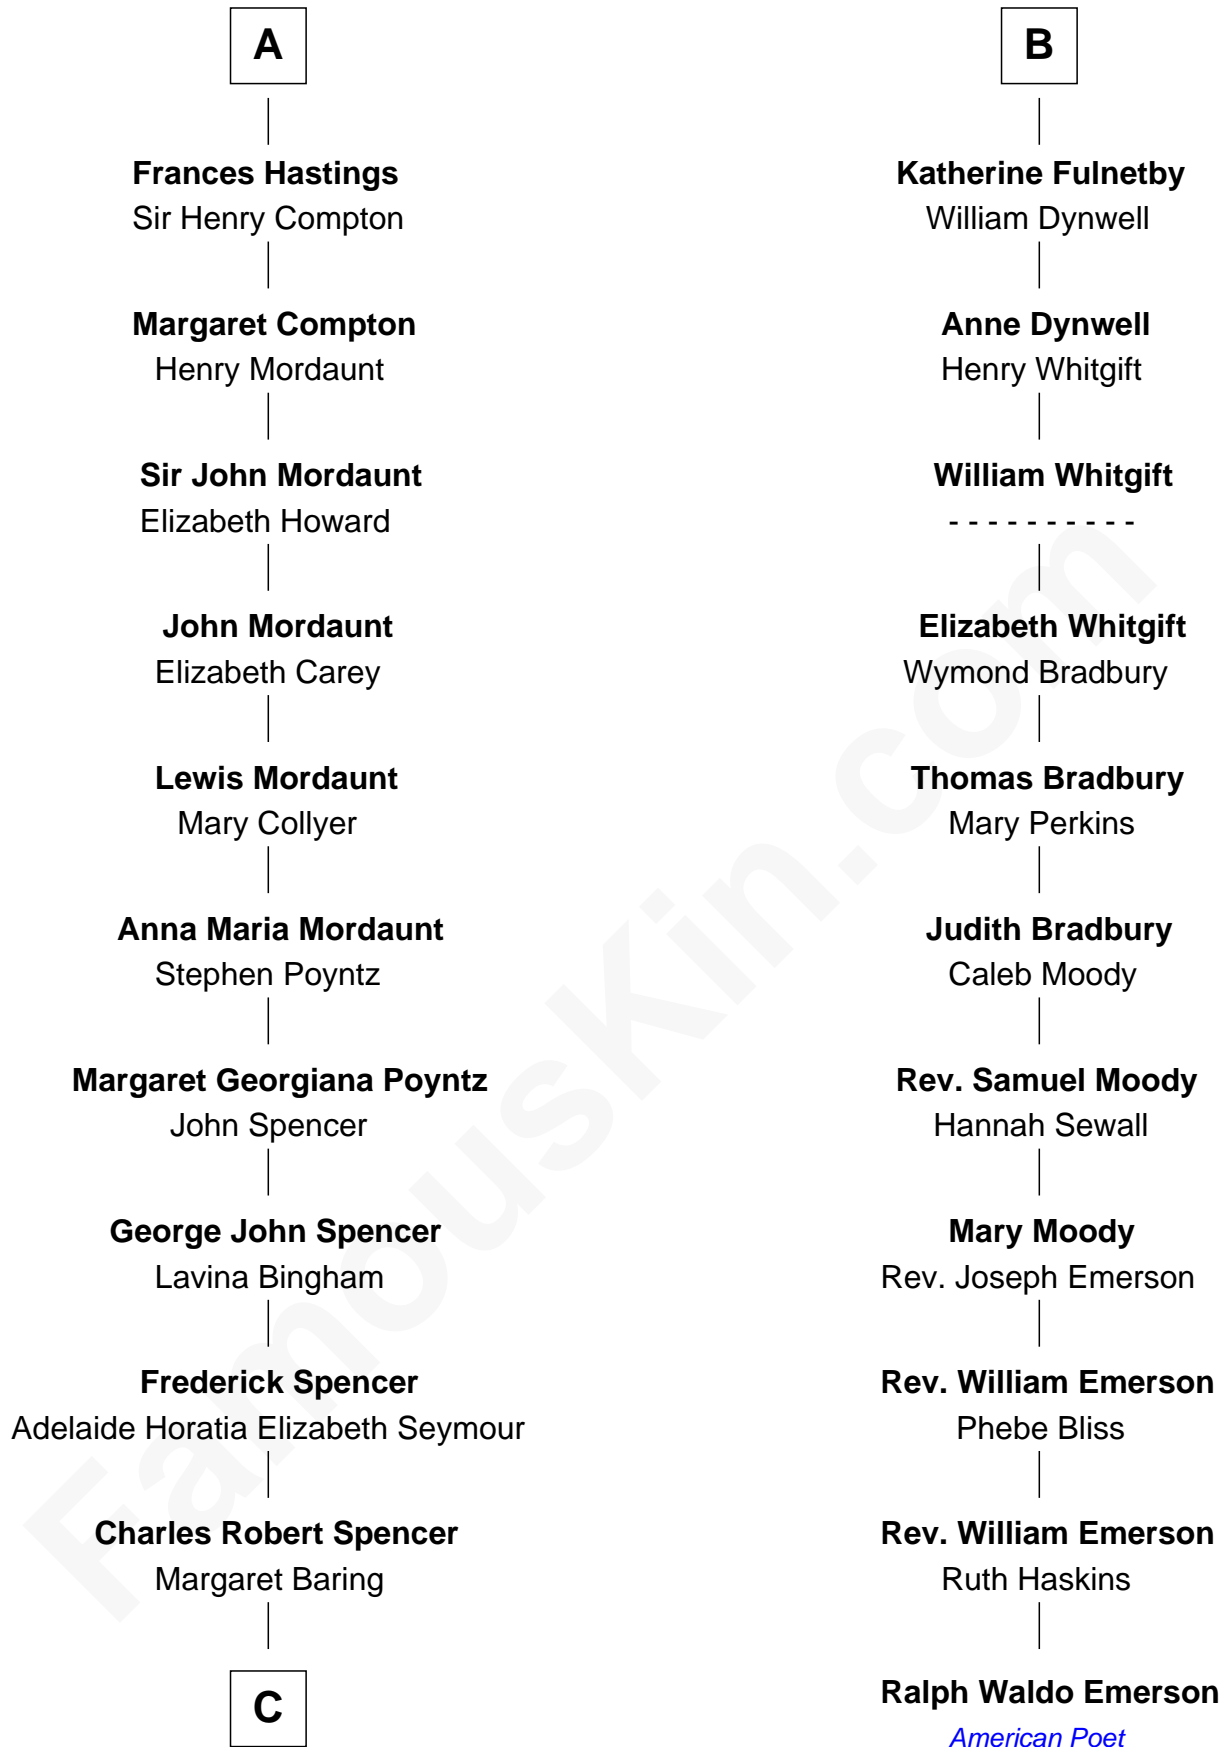

# FamousKin.com Relationship Chart of

**Princess Diana**

*Princess of Wales*

17th cousin 2 times removed of

**Ralph Waldo Emerson**

*American Poet*

**Sir Hugh I de Audley**

Iseult de Mortimer

**C**

—  
**Albert Edward John Spencer**

Cynthia Elinor Beatrix Hamilton

—  
**Edward John Spencer**

Frances Ruth Burke Roche

—  
**Princess Diana**

*Princess of Wales*

FamousKin.com