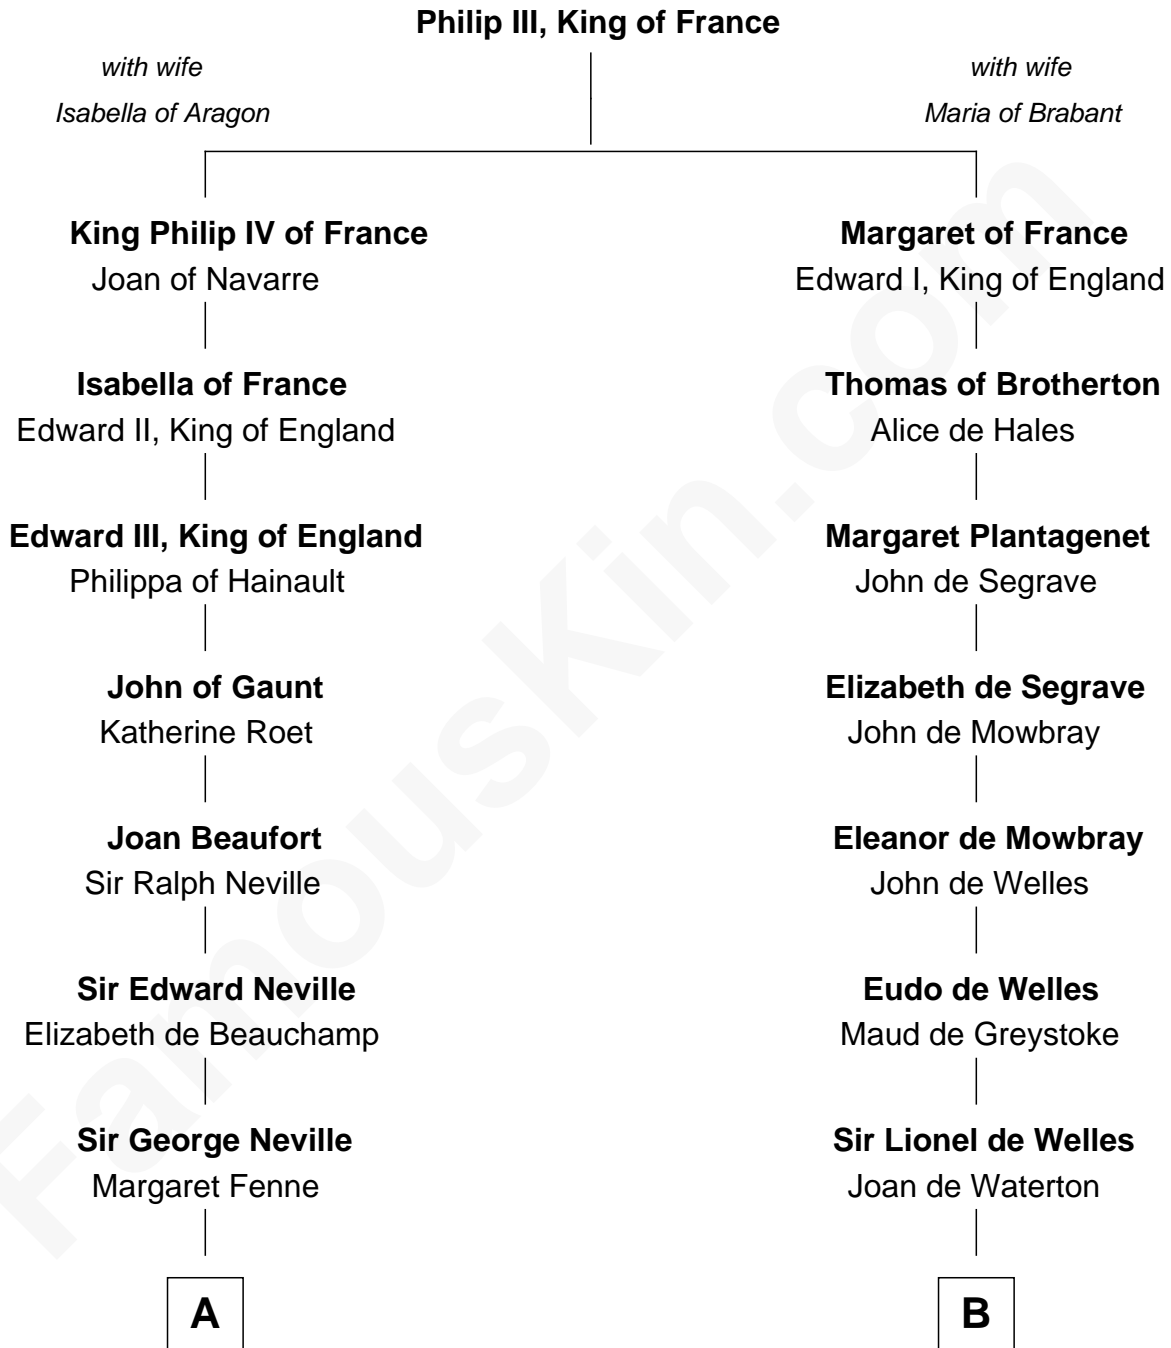

FamousKin.com Relationship Chart of

Princess Diana

Princess of Wales

19th cousin 2 times removed of

Ralph Waldo Emerson

American Poet

C

Frederick Spencer

Adelaide Horatia Elizabeth Seymour

Charles Robert Spencer

Margaret Baring

Albert Edward John Spencer

Cynthia Elinor Beatrix Hamilton

Edward John Spencer

Frances Ruth Burke Roche

Princess Diana