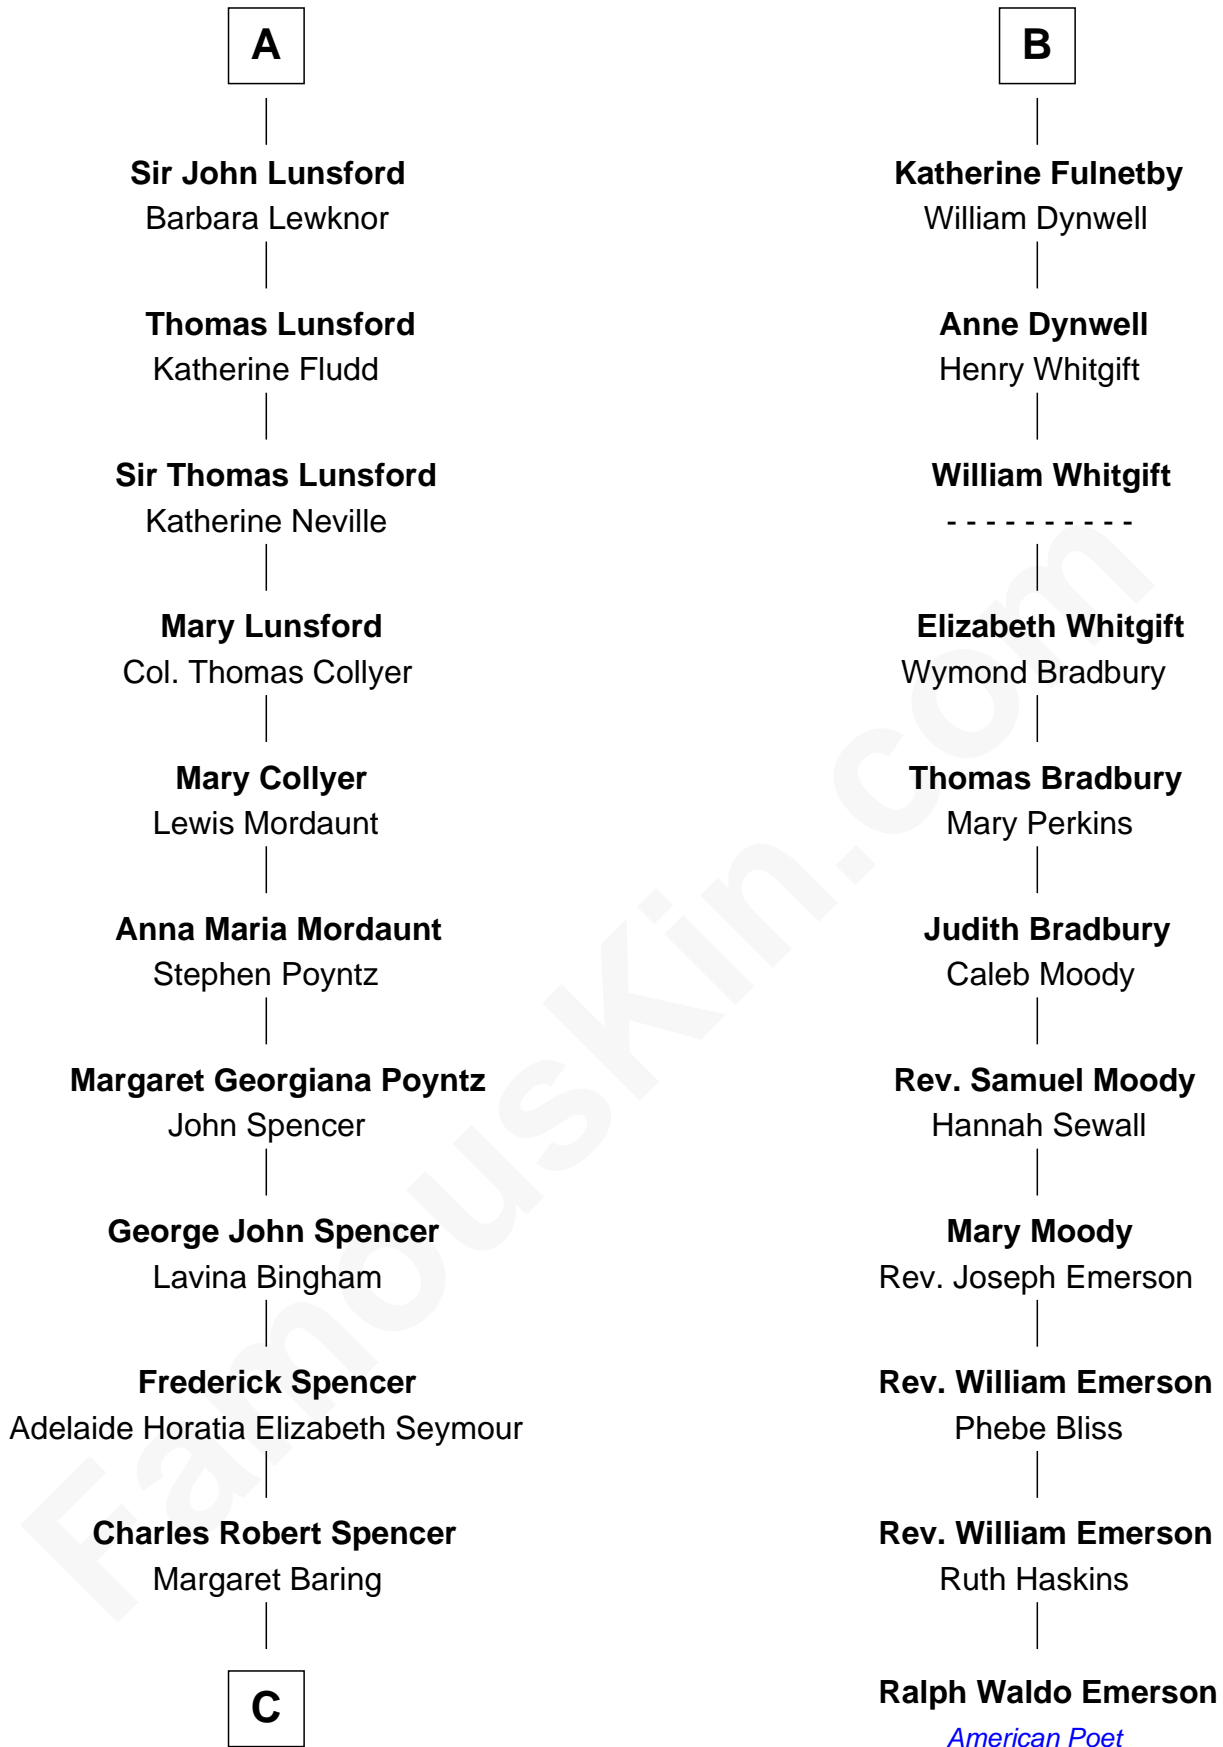

FamousKin.com Relationship Chart of

Princess Diana

Princess of Wales

17th cousin 2 times removed of

Ralph Waldo Emerson

American Poet

C

—
Albert Edward John Spencer

Cynthia Elinor Beatrix Hamilton

—
Edward John Spencer

Frances Ruth Burke Roche

—
Princess Diana

Princess of Wales

FamousKin.com