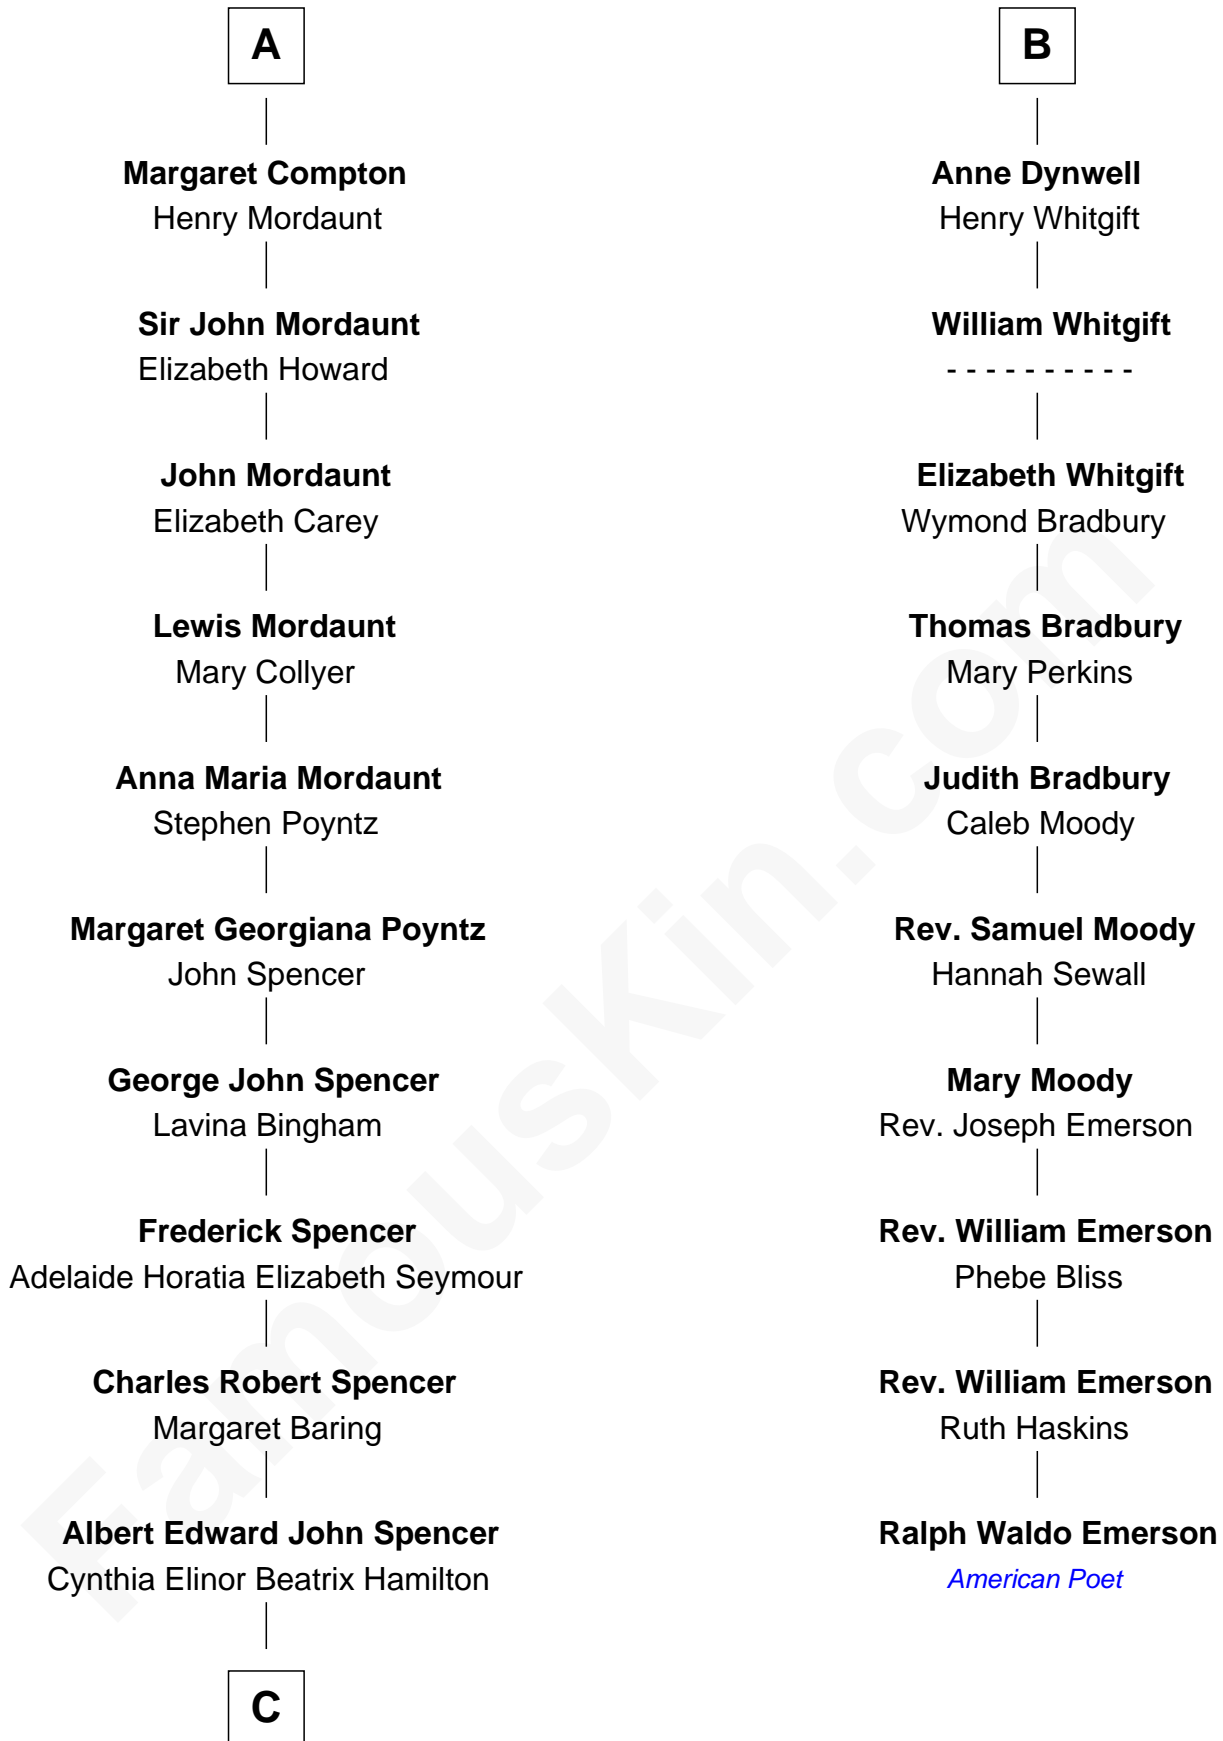

FamousKin.com Relationship Chart of

Princess Diana

Princess of Wales

16th cousin 2 times removed of

Ralph Waldo Emerson

American Poet

Sir Henry de Percy

Idoine de Clifford

C

Edward John Spencer
Frances Ruth Burke Roche

Princess Diana
Princess of Wales

FamousKin.com