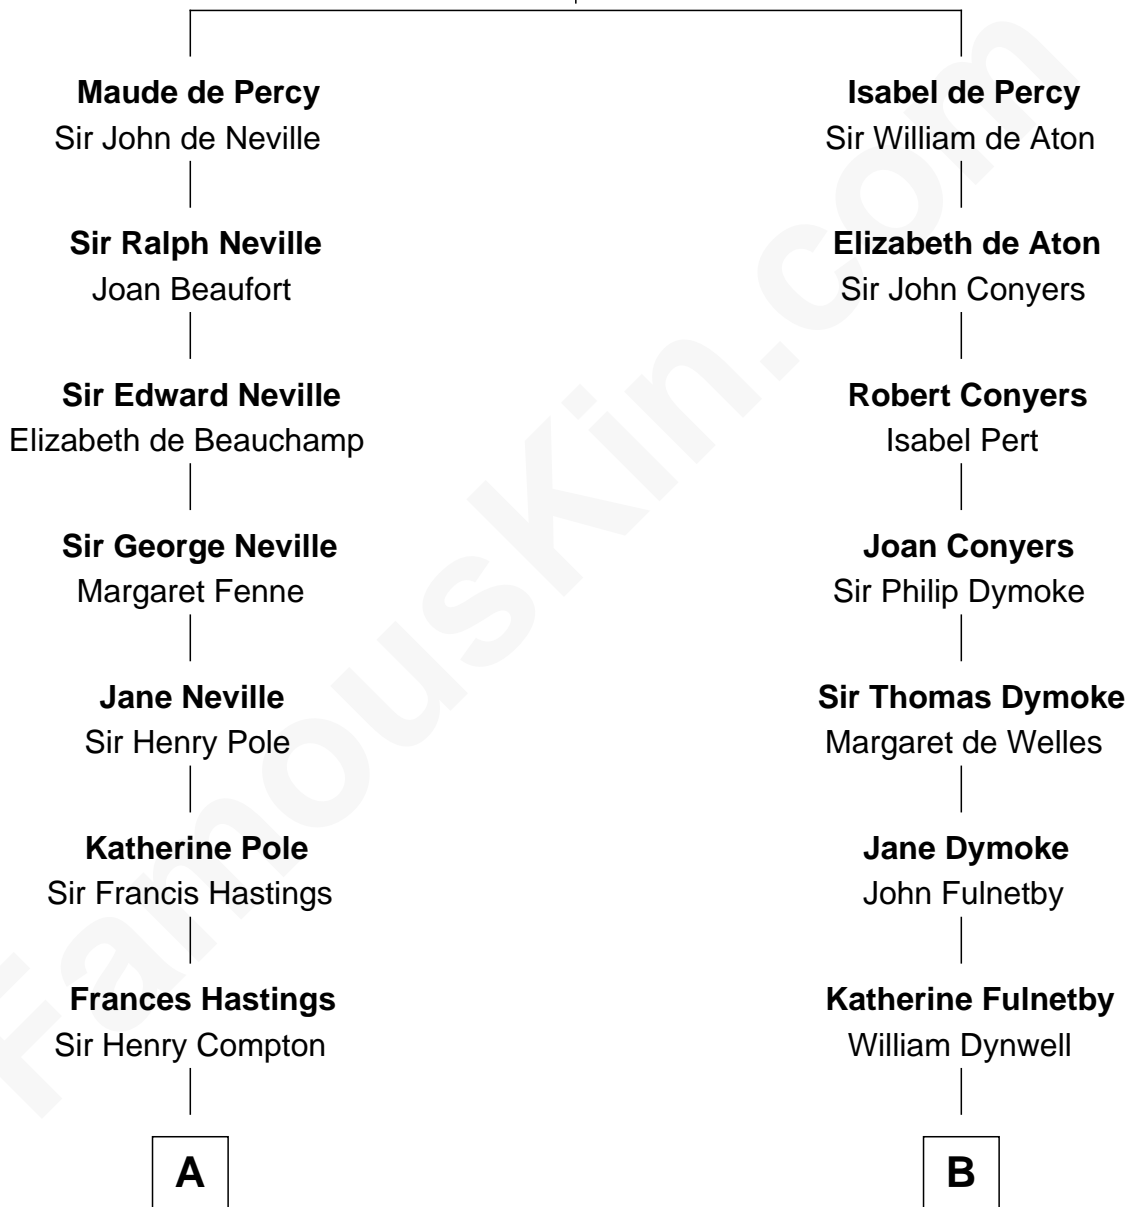

FamousKin.com Relationship Chart of

Princess Diana

Princess of Wales

16th cousin 2 times removed of

Ralph Waldo Emerson

American Poet

Sir Henry de Percy

Idoine de Clifford

C

Edward John Spencer
Frances Ruth Burke Roche

Princess Diana
Princess of Wales

FamousKin.com