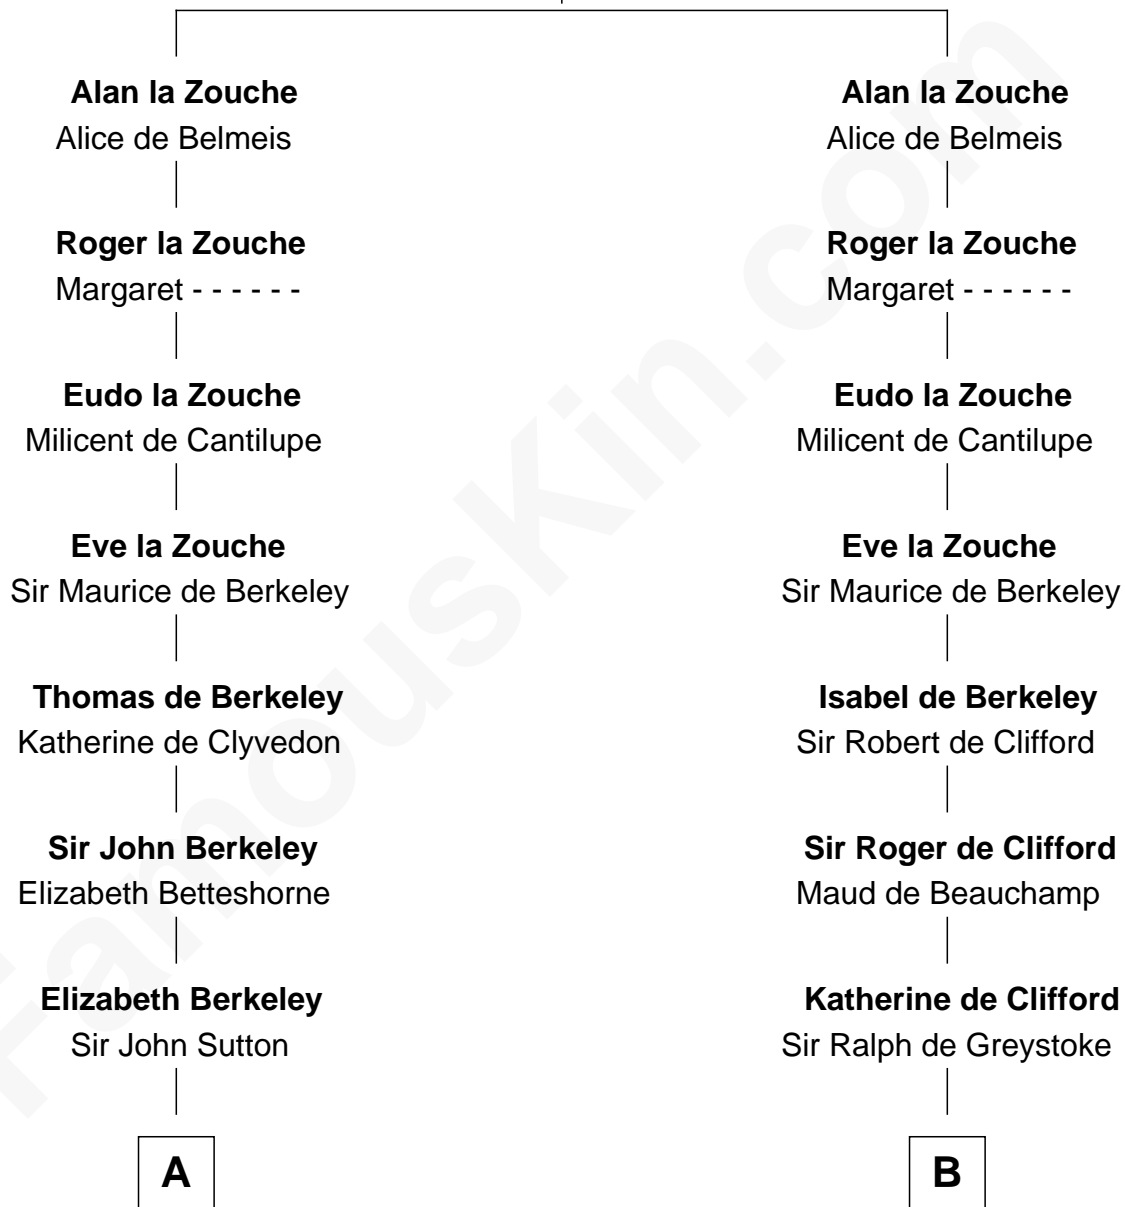

# FamousKin.com Relationship Chart of

**Princess Diana**

*Princess of Wales*

21st cousin of

**Ralph Waldo Emerson**

*American Poet*

**Geoffrey of Porthoët**

Hawise - - - - -

**C**

**Adelaide Horatia Elizabeth Seymour**

Frederick Spencer

**Charles Robert Spencer**

Margaret Baring

**Albert Edward John Spencer**

Cynthia Elinor Beatrix Hamilton

**Edward John Spencer**

Frances Ruth Burke Roche

**Princess Diana**

*Princess of Wales*

**D**

**Rev. Samuel Moody**

Hannah Sewall

**Mary Moody**

Rev. Joseph Emerson