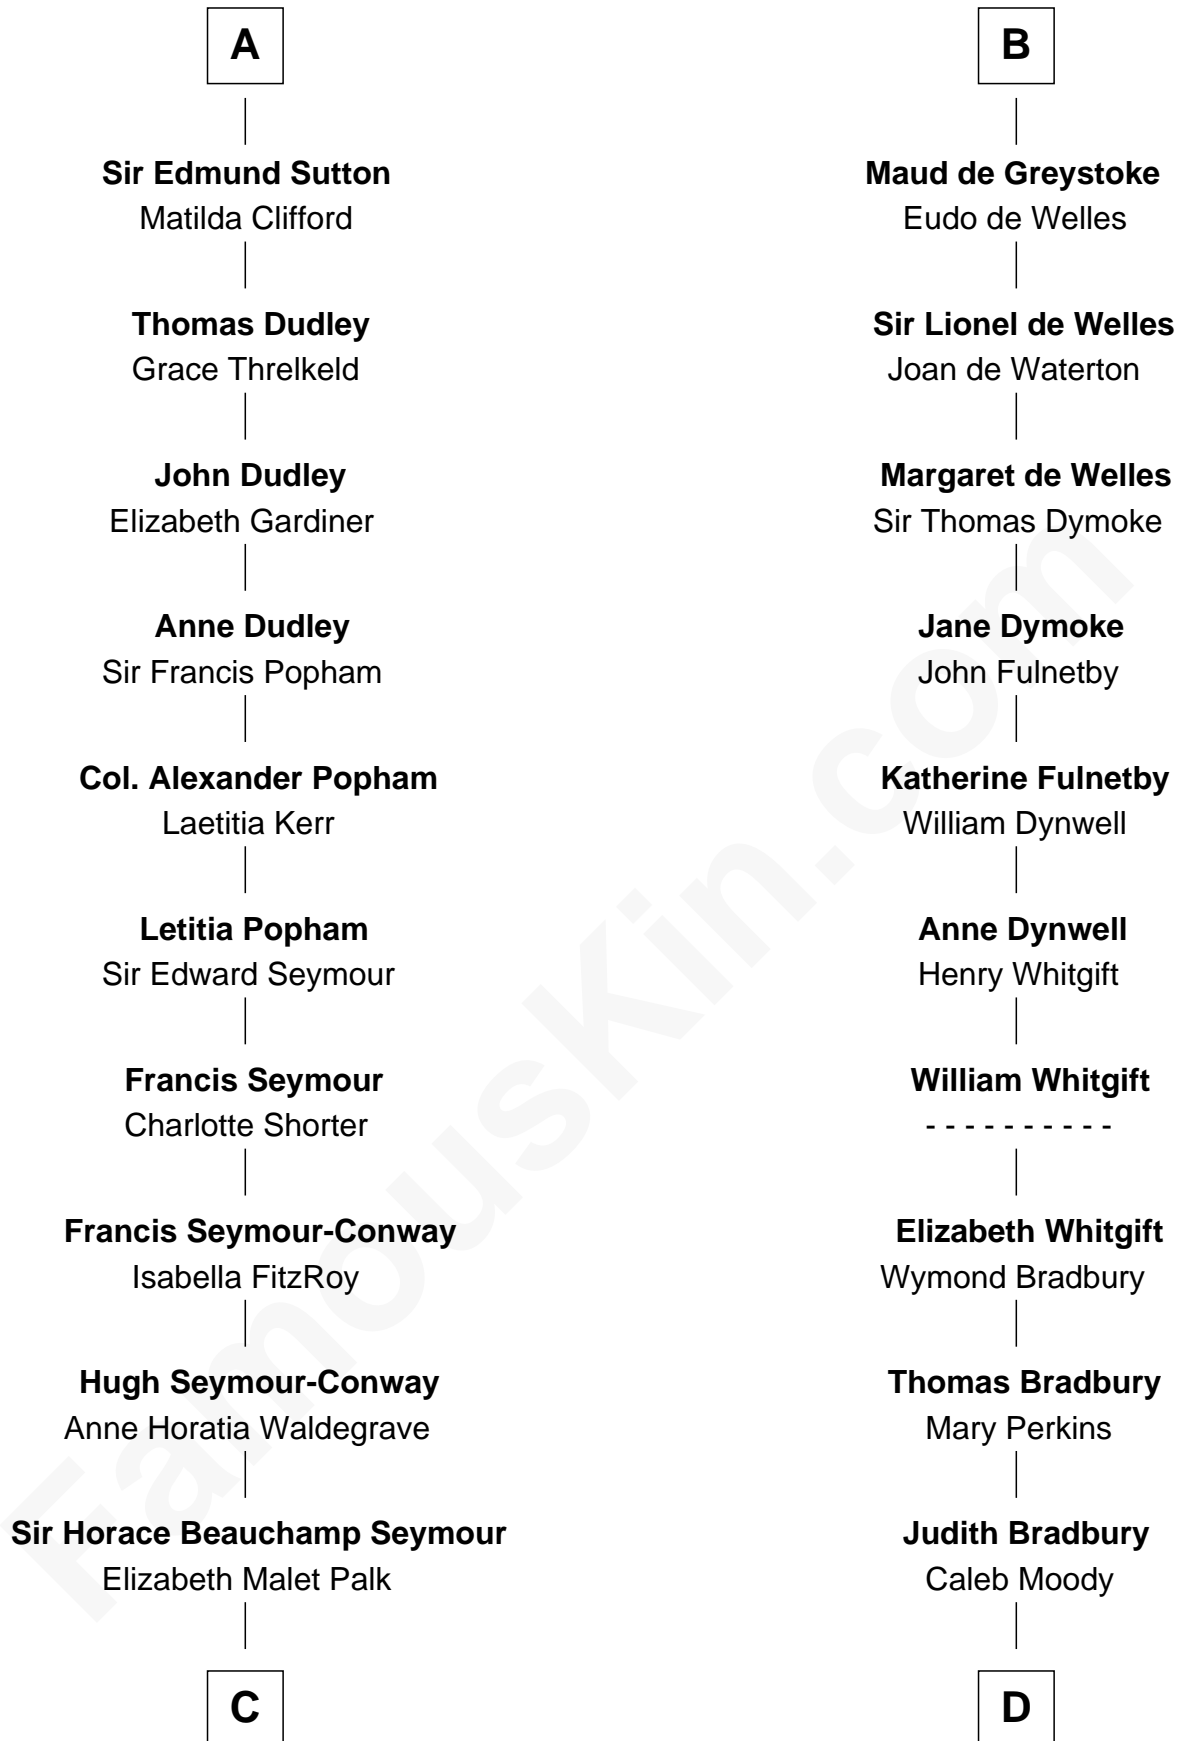

# FamousKin.com Relationship Chart of

**Princess Diana**

*Princess of Wales*

21st cousin of

**Ralph Waldo Emerson**

*American Poet*

**Geoffrey of Porthoët**

Hawise - - - - -

**C**

**Adelaide Horatia Elizabeth Seymour**

Frederick Spencer

**Charles Robert Spencer**

Margaret Baring

**Albert Edward John Spencer**

Cynthia Elinor Beatrix Hamilton

**Edward John Spencer**