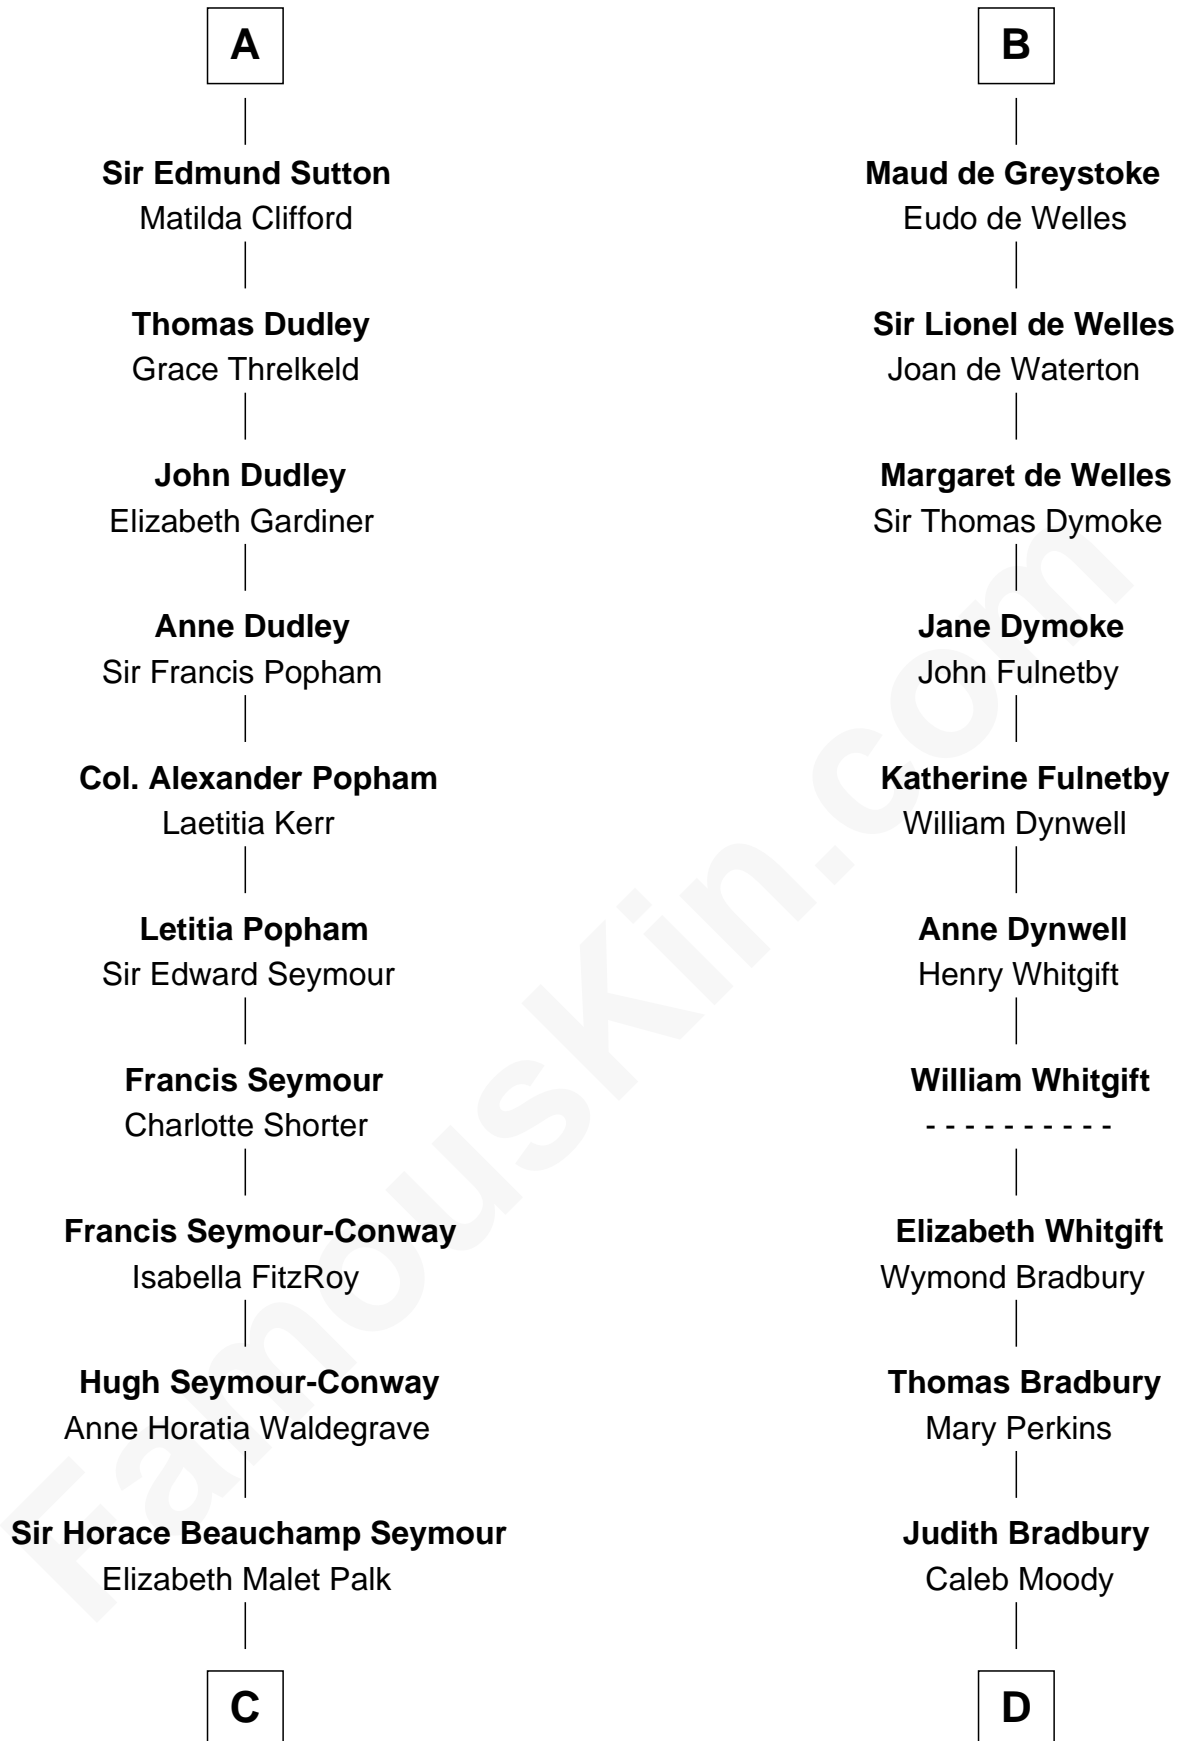

# FamousKin.com Relationship Chart of

**Princess Diana**

*Princess of Wales*

21st cousin of

**Ralph Waldo Emerson**

*American Poet*

**Reginald de Braiose**

**C**

**Adelaide Horatia Elizabeth Seymour**

Frederick Spencer

**Charles Robert Spencer**

Margaret Baring

**Albert Edward John Spencer**

Cynthia Elinor Beatrix Hamilton

**Edward John Spencer**

Frances Ruth Burke Roche