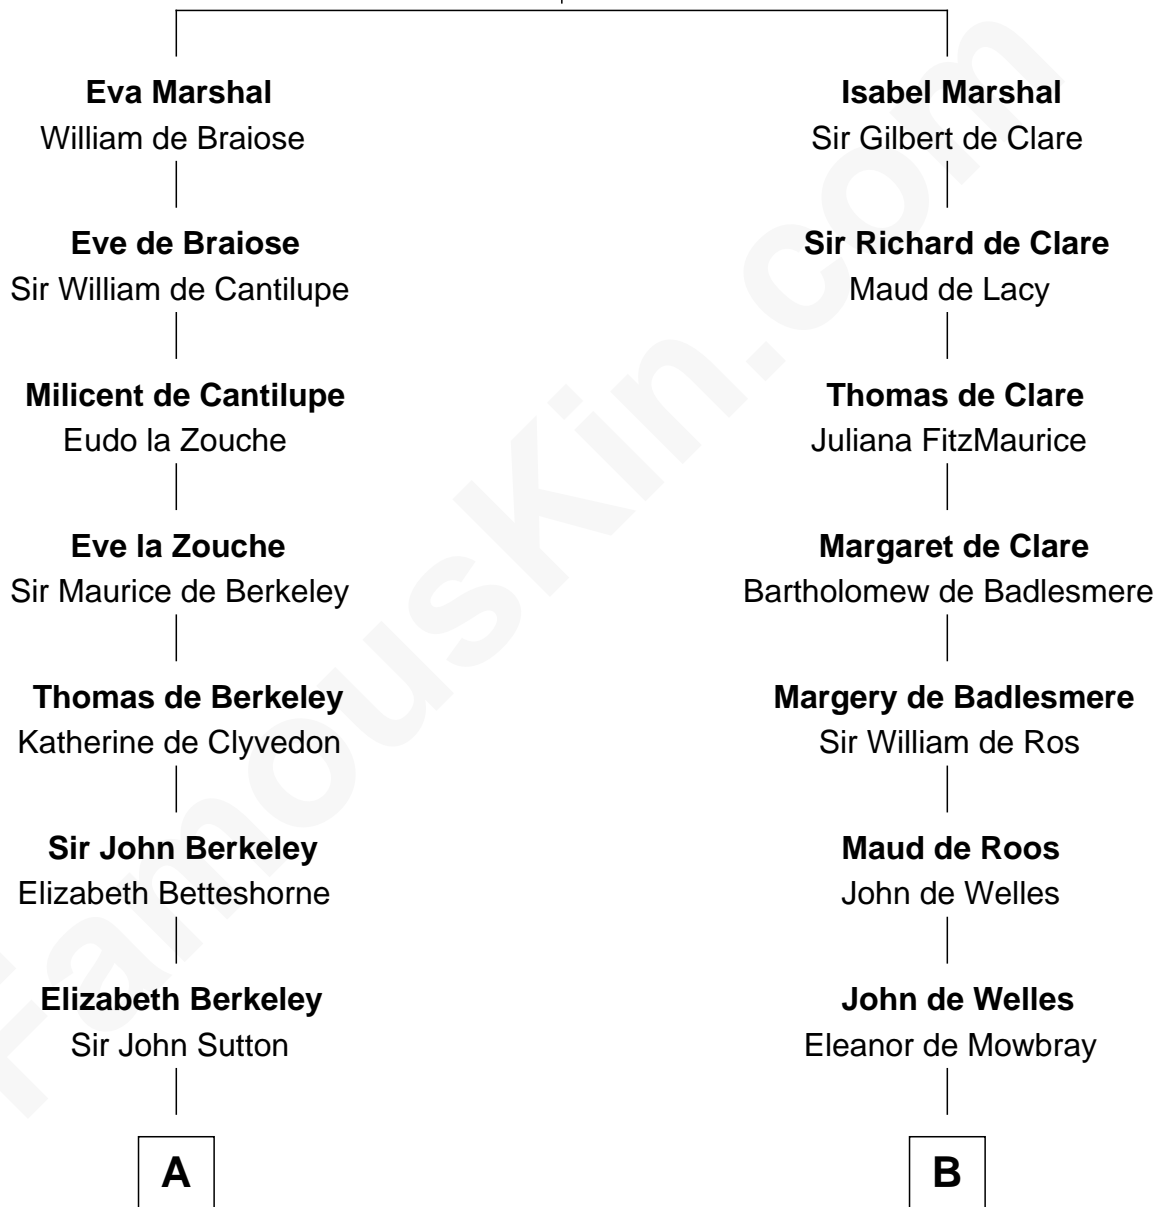

FamousKin.com Relationship Chart of

Princess Diana

Princess of Wales

21st cousin of

Ralph Waldo Emerson

American Poet

Sir William Marshal

Isabel de Clare

C

Adelaide Horatia Elizabeth Seymour

Frederick Spencer

Charles Robert Spencer

Margaret Baring

Albert Edward John Spencer

Cynthia Elinor Beatrix Hamilton

Edward John Spencer