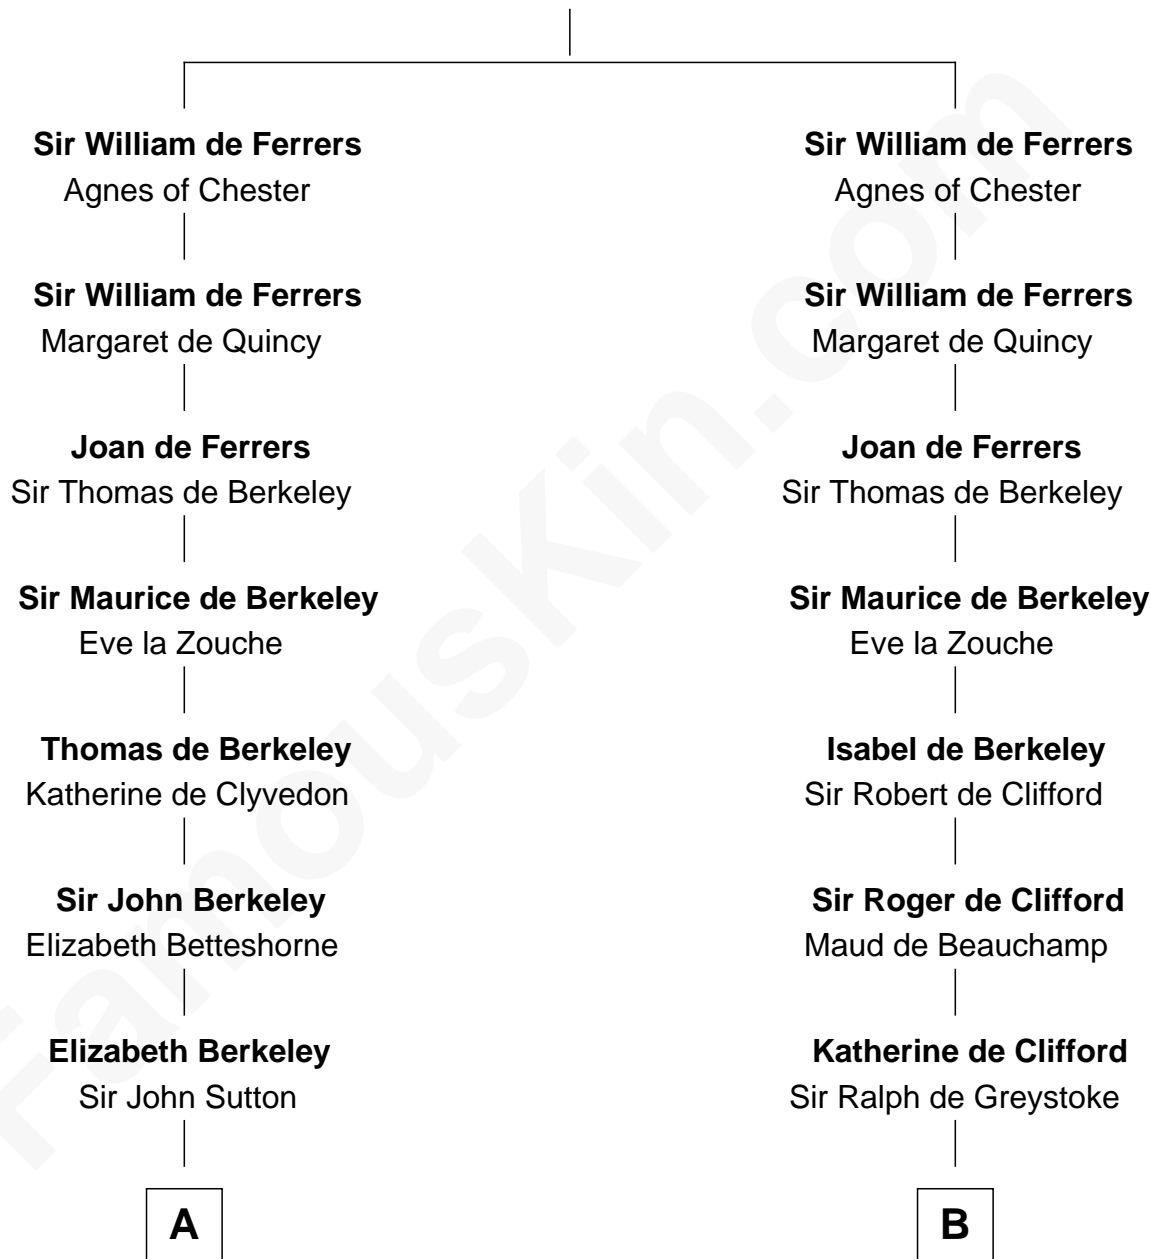

FamousKin.com Relationship Chart of

Princess Diana

Princess of Wales

21st cousin of

Ralph Waldo Emerson

American Poet

William de Ferrers

Sybil de Braose

C

Adelaide Horatia Elizabeth Seymour

Frederick Spencer

Charles Robert Spencer

Margaret Baring

Albert Edward John Spencer

Cynthia Elinor Beatrix Hamilton

Edward John Spencer