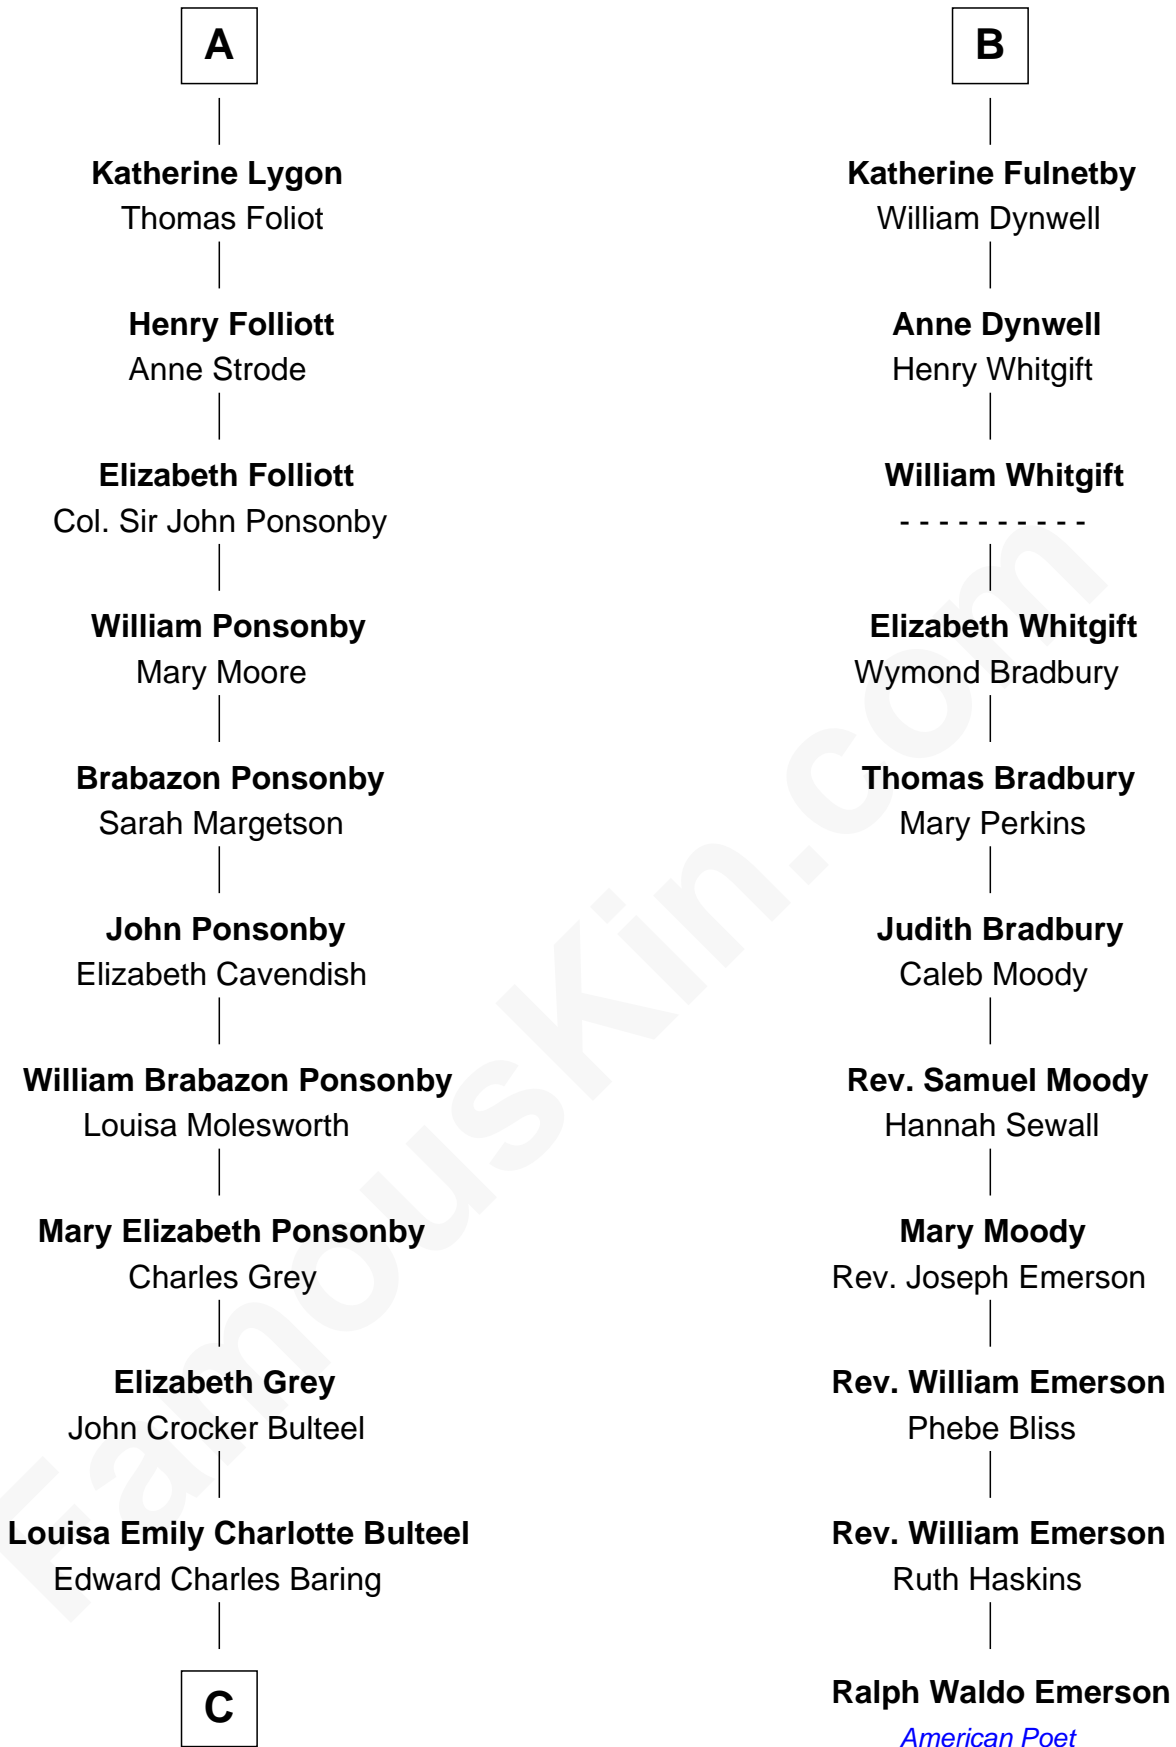

FamousKin.com Relationship Chart of

Princess Diana

Princess of Wales

17th cousin 3 times removed of

Ralph Waldo Emerson

American Poet

Thomas of Brotherton

Alice de Hales

John de Segrave

Elizabeth de Segrave

John de Mowbray

Eleanor de Mowbray

John de Welles

Eudo de Welles

Maud de Greystoke

Sir Lionel de Welles

Joan de Waterton

Margaret de Welles

Sir Thomas Dymoke

Jane Dymoke

John Fulnetby

B

C

—
Margaret Baring
Charles Robert Spencer

—
Albert Edward John Spencer
Cynthia Elinor Beatrix Hamilton

—
Edward John Spencer
Frances Ruth Burke Roche

—
Princess Diana
Princess of Wales

FamousKin.com