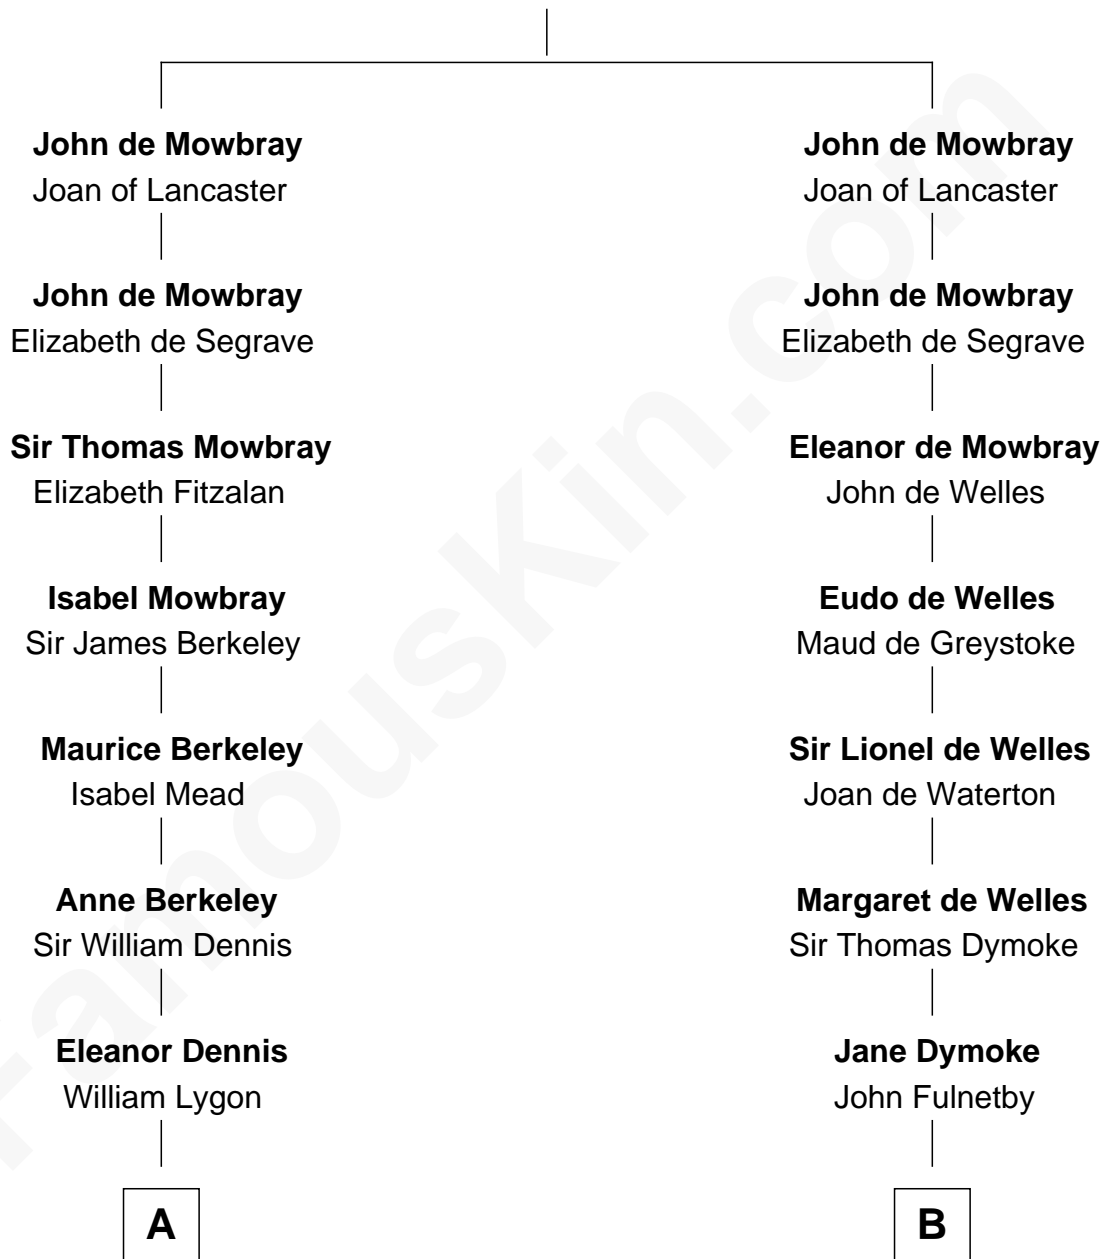

FamousKin.com Relationship Chart of

Princess Diana

Princess of Wales

17th cousin 3 times removed of

Ralph Waldo Emerson

American Poet

Sir John de Mowbray

Aline de Braiose

C

—
Margaret Baring
Charles Robert Spencer

—
Albert Edward John Spencer
Cynthia Elinor Beatrix Hamilton

—
Edward John Spencer
Frances Ruth Burke Roche

—
Princess Diana
Princess of Wales

FamousKin.com