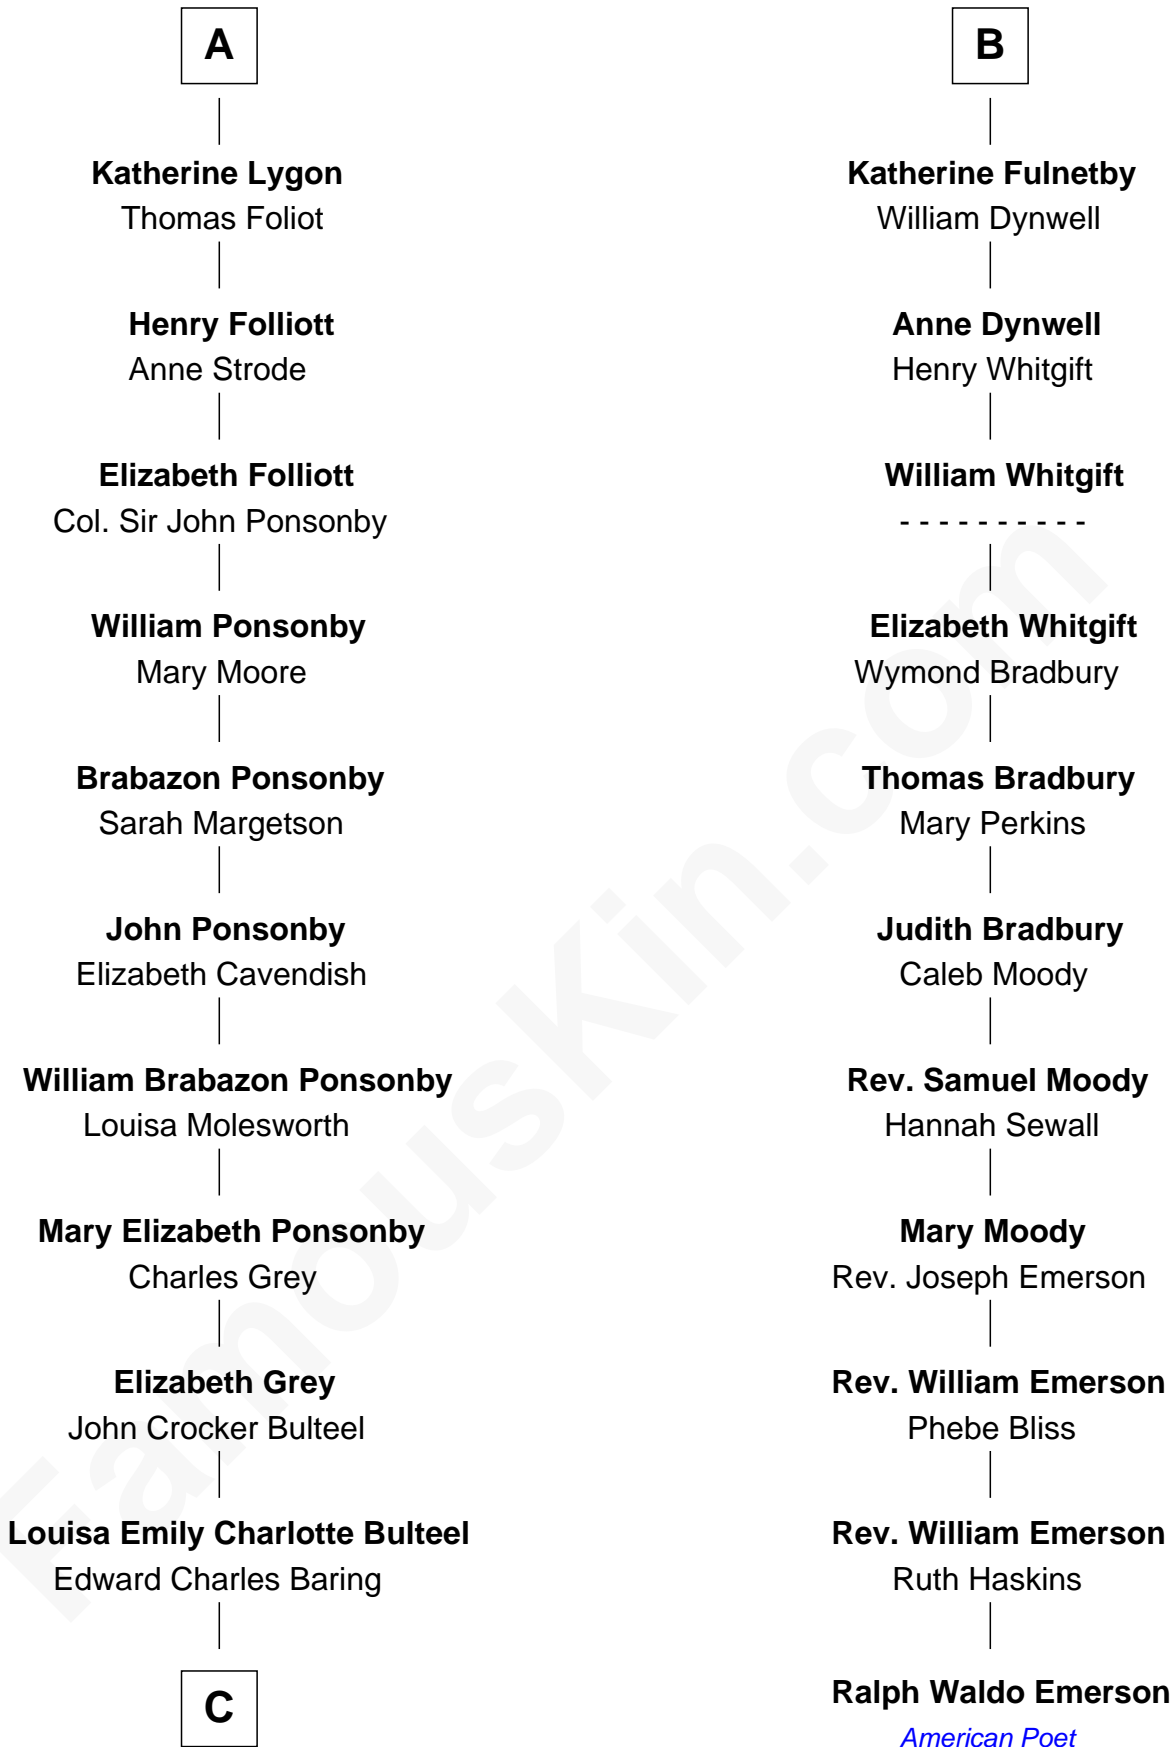

FamousKin.com Relationship Chart of

Princess Diana

Princess of Wales

17th cousin 3 times removed of

Ralph Waldo Emerson

American Poet

Sir John de Mowbray

Aline de Braiose

C

—
Margaret Baring
Charles Robert Spencer

—
Albert Edward John Spencer
Cynthia Elinor Beatrix Hamilton

—
Edward John Spencer
Frances Ruth Burke Roche

—
Princess Diana
Princess of Wales

FamousKin.com