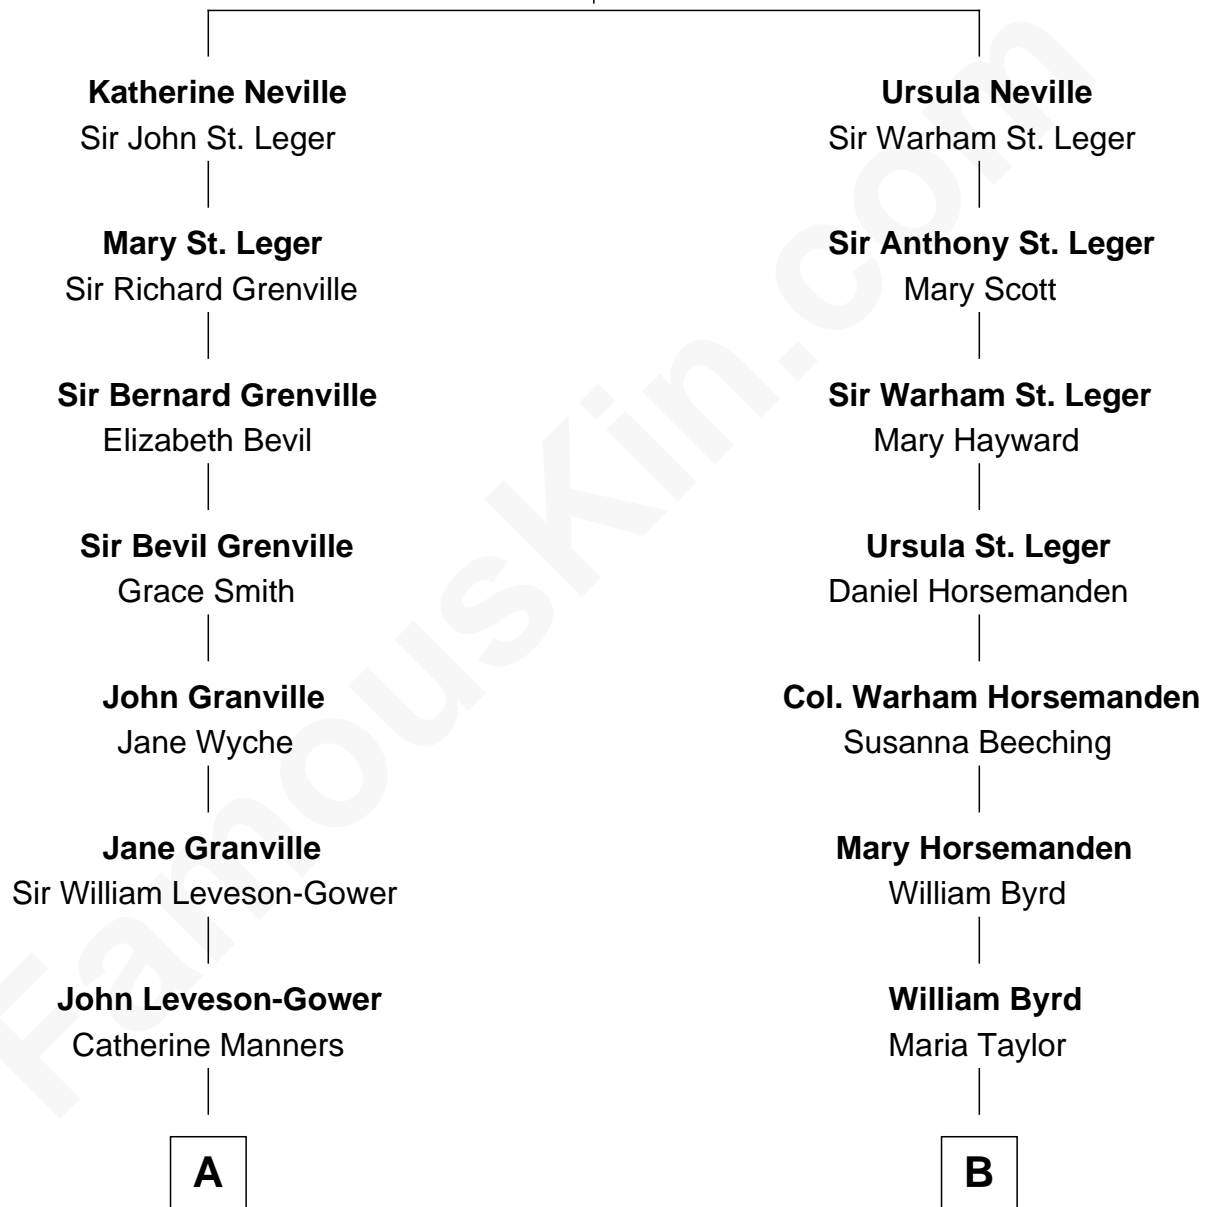

FamousKin.com Relationship Chart of

Princess Diana

Princess of Wales

12th cousin 4 times removed of

Admiral Richard Byrd

Polar Explorer

George Neville

Mary Stafford