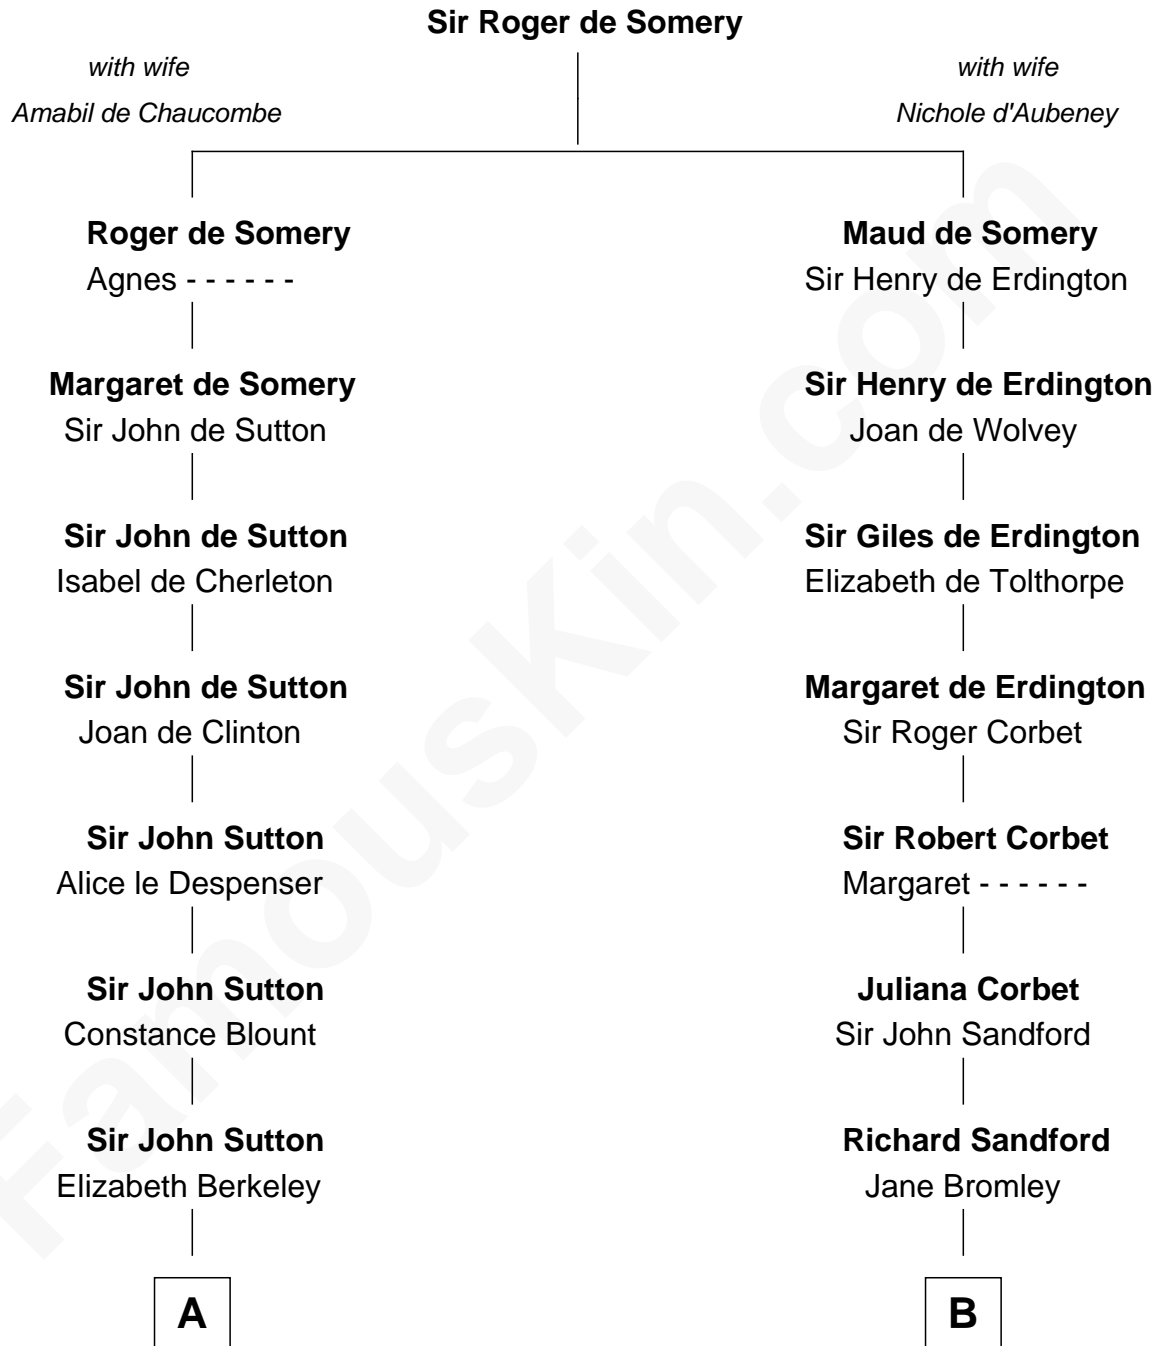

FamousKin.com

Relationship Chart of

Princess Diana

Princess of Wales

20th cousin 1 time removed of

Admiral Richard Byrd
Polar Explorer

C

Adelaide Horatia Elizabeth Seymour

Frederick Spencer

Charles Robert Spencer

Margaret Baring

Albert Edward John Spencer

Cynthia Elinor Beatrix Hamilton

Edward John Spencer

Frances Ruth Burke Roche

Princess Diana