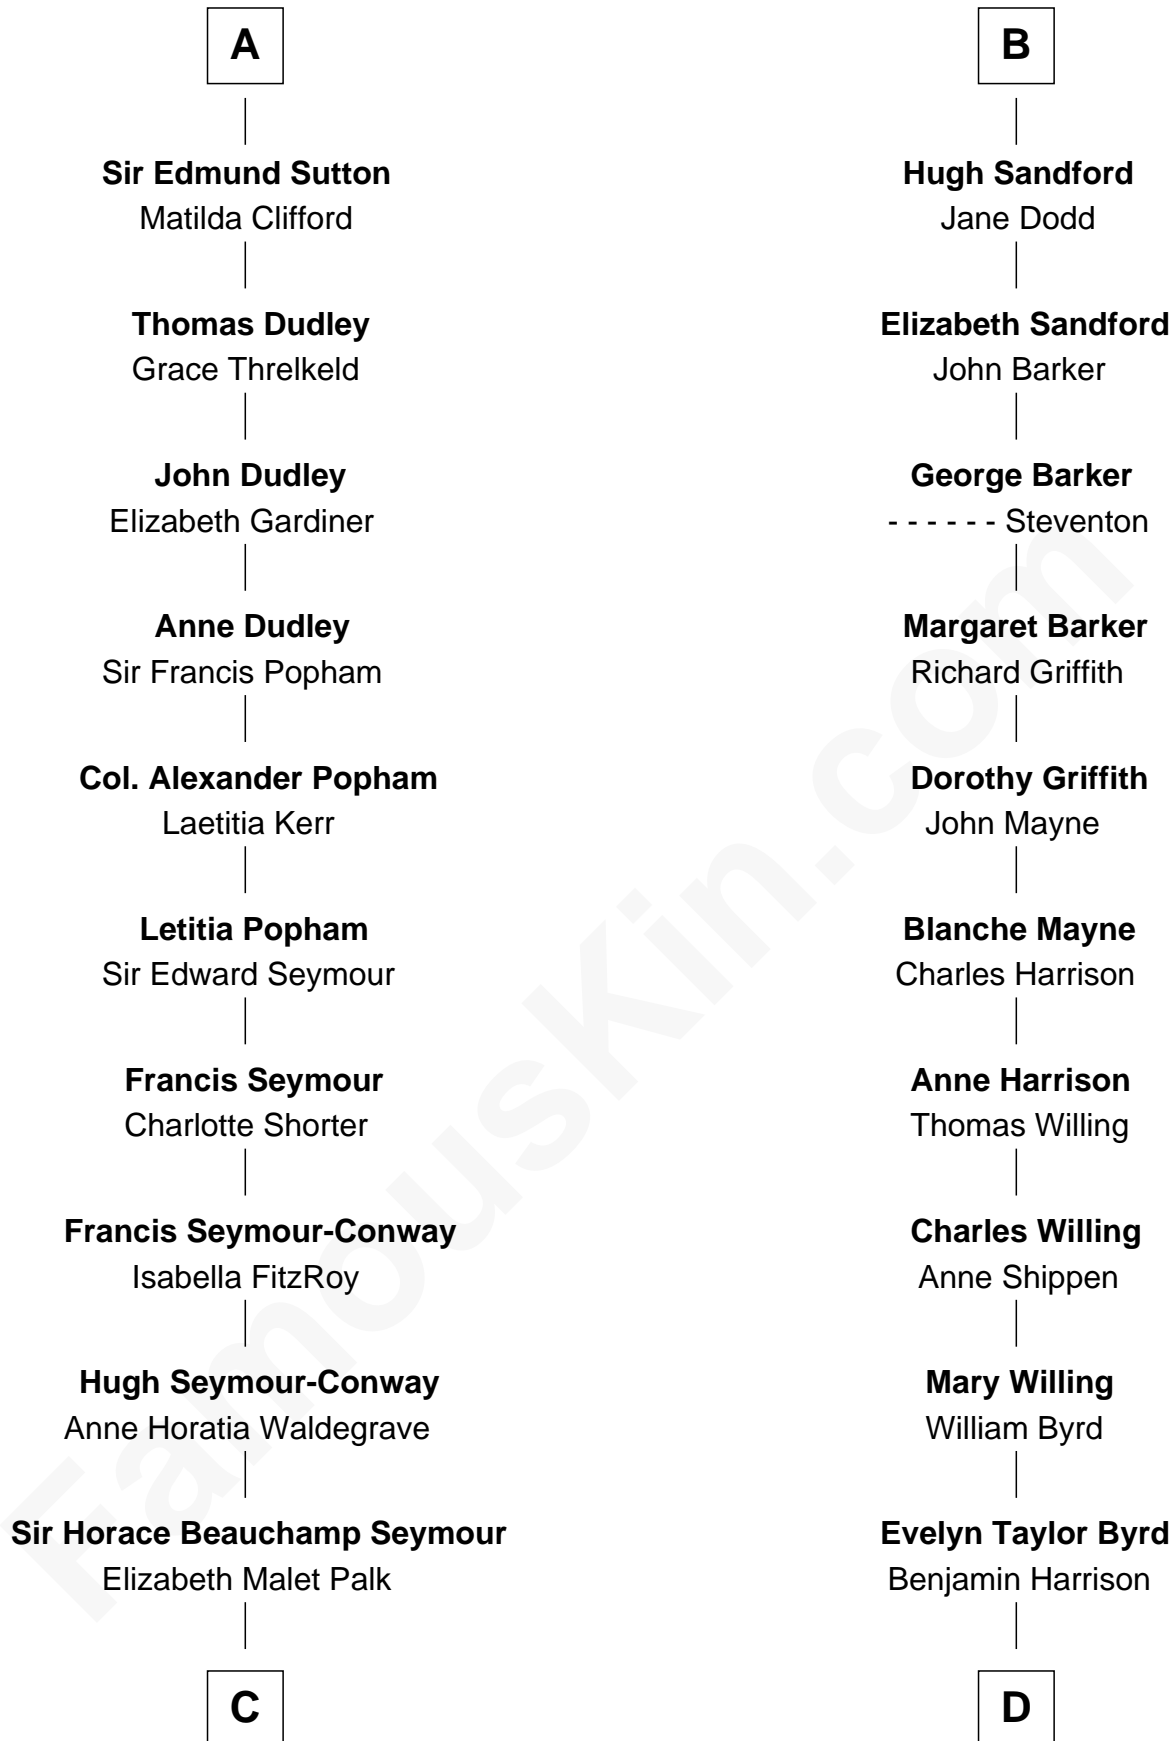

FamousKin.com

Relationship Chart of

Princess Diana

Princess of Wales

20th cousin 1 time removed of

Admiral Richard Byrd
Polar Explorer

C

Adelaide Horatia Elizabeth Seymour

Frederick Spencer

Charles Robert Spencer

Margaret Baring

Albert Edward John Spencer

Cynthia Elinor Beatrix Hamilton

Edward John Spencer

Frances Ruth Burke Roche

Princess Diana