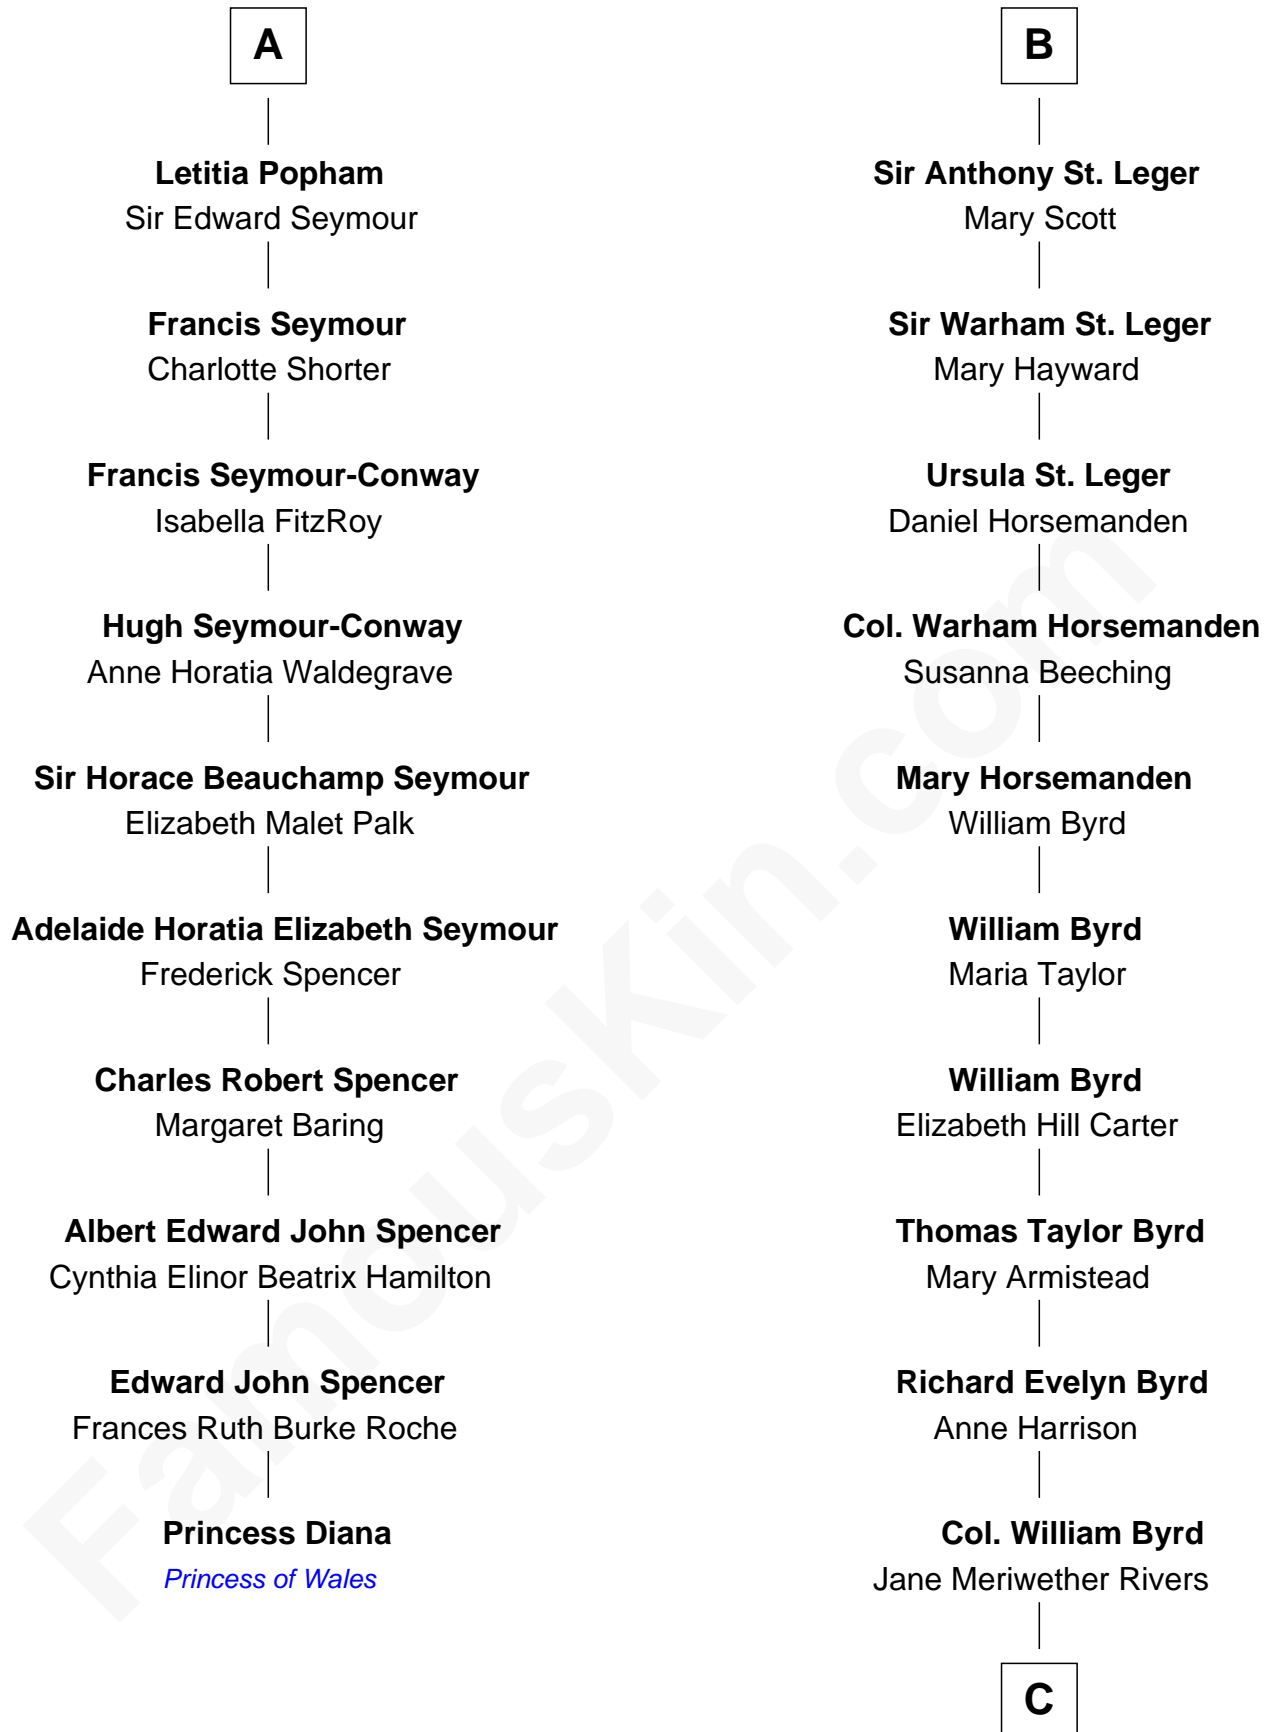

## Relationship Chart of

### Princess Diana

*Princess of Wales*

16th cousin 2 times removed of

**Admiral Richard Byrd**  
*Polar Explorer*

**Sir John de Betteshorne**

-----

C

Richard Evelyn Byrd  
Eleanor Bolling Flood

Admiral Richard Byrd  
*Polar Explorer*

FamousKin.com