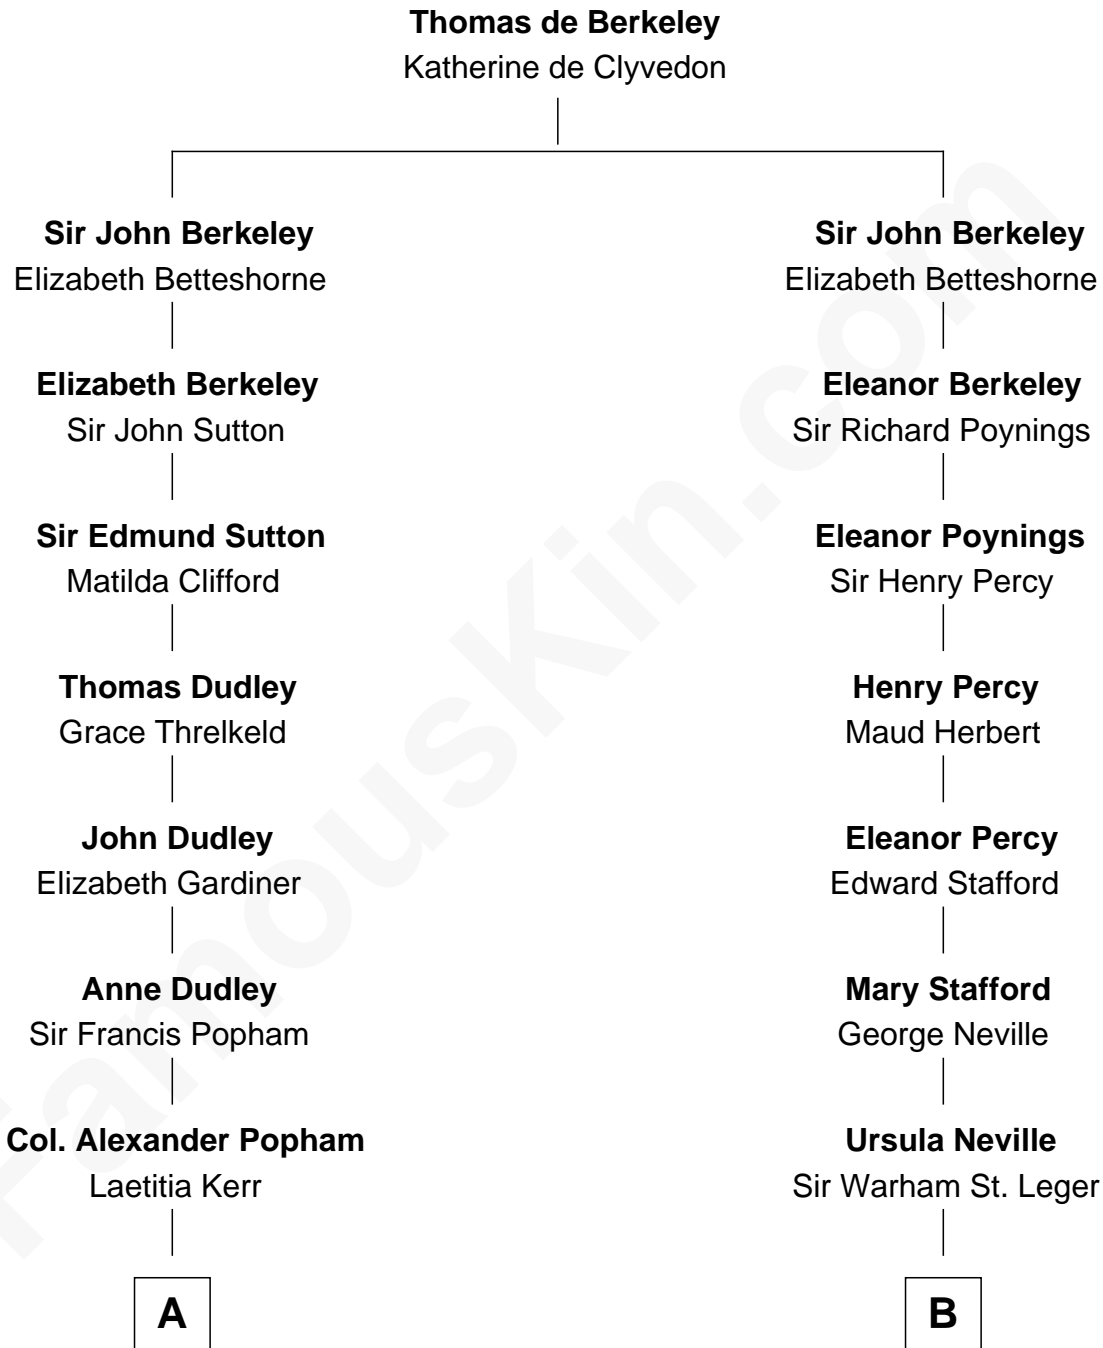

FamousKin.com

Relationship Chart of

Princess Diana

Princess of Wales

16th cousin 2 times removed of

Admiral Richard Byrd
Polar Explorer

C

Richard Evelyn Byrd
Eleanor Bolling Flood

Admiral Richard Byrd
Polar Explorer

FamousKin.com