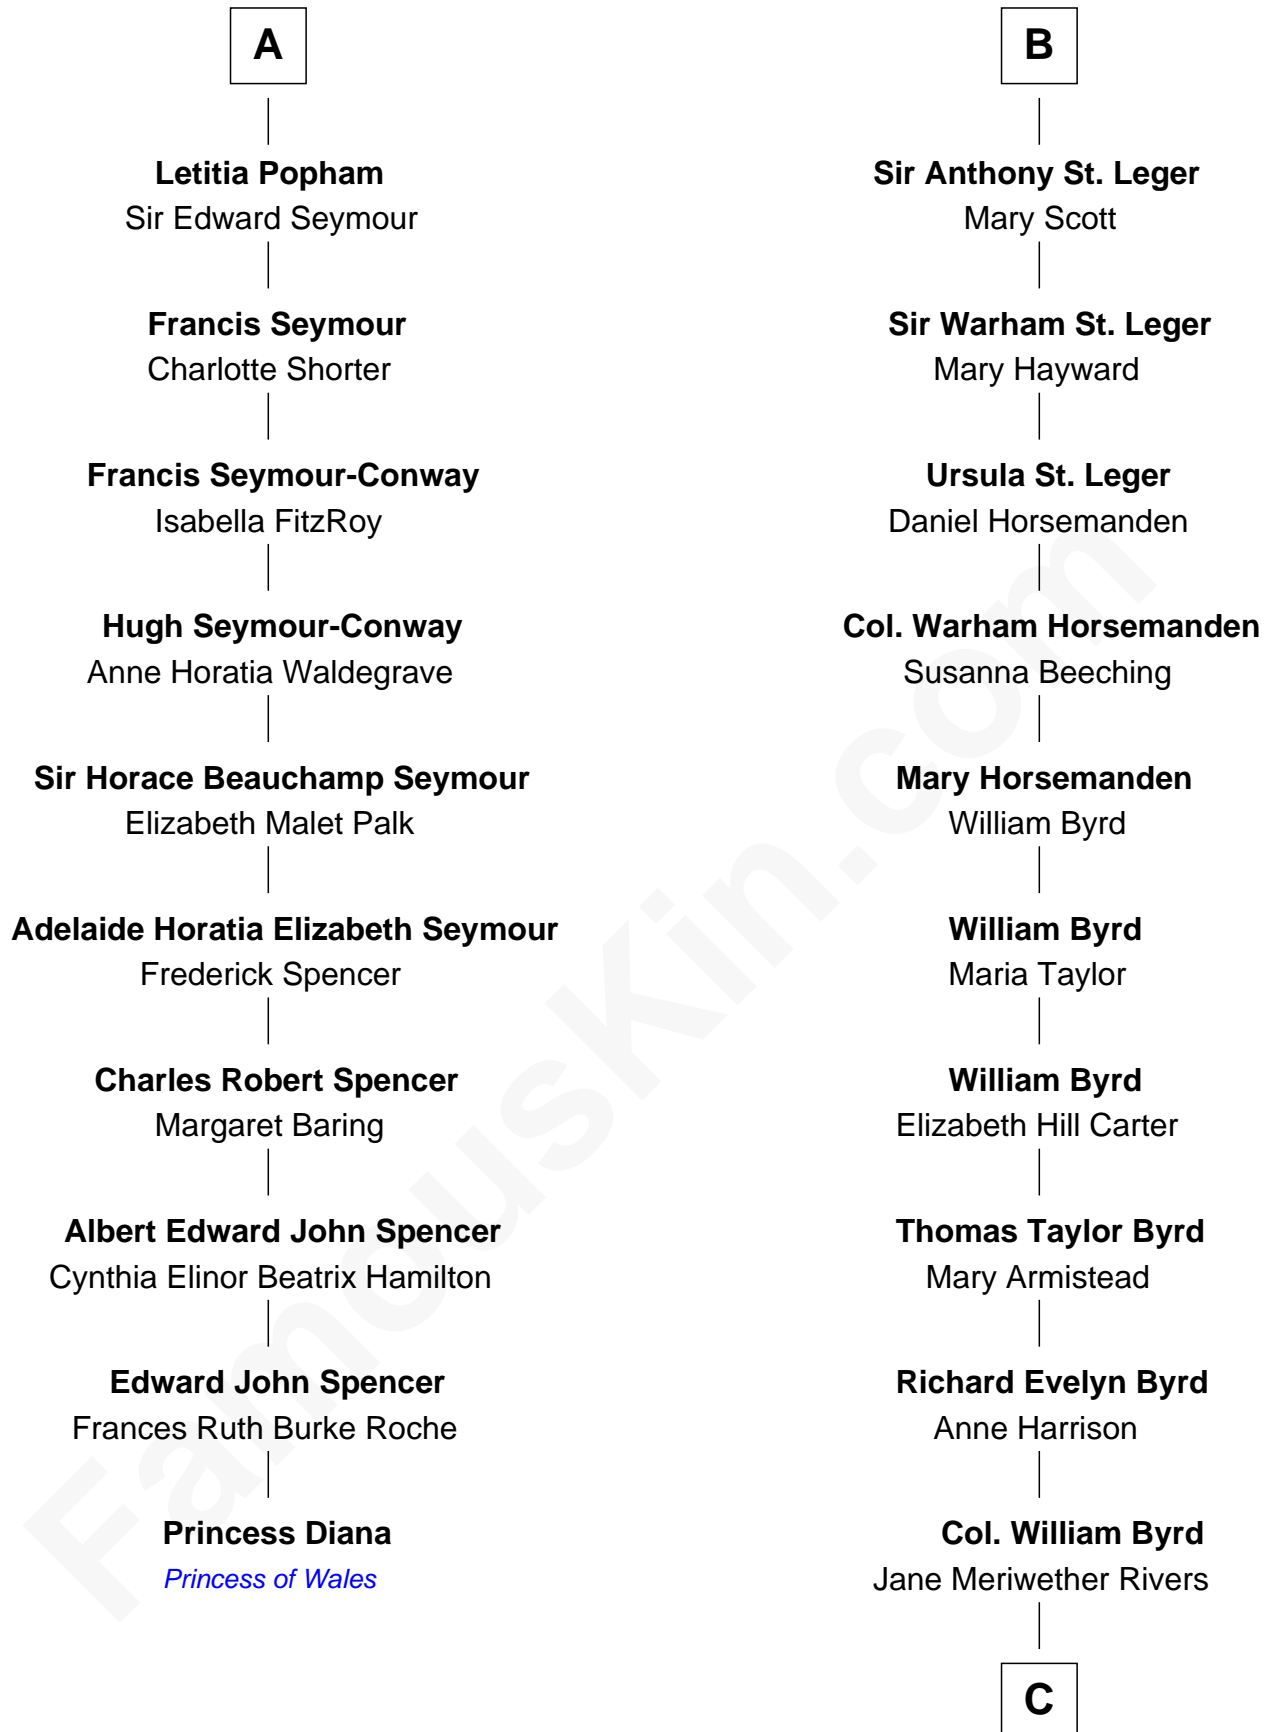

FamousKin.com

Relationship Chart of

Princess Diana

Princess of Wales

16th cousin 2 times removed of

Admiral Richard Byrd
Polar Explorer

C

Richard Evelyn Byrd
Eleanor Bolling Flood

Admiral Richard Byrd
Polar Explorer

FamousKin.com