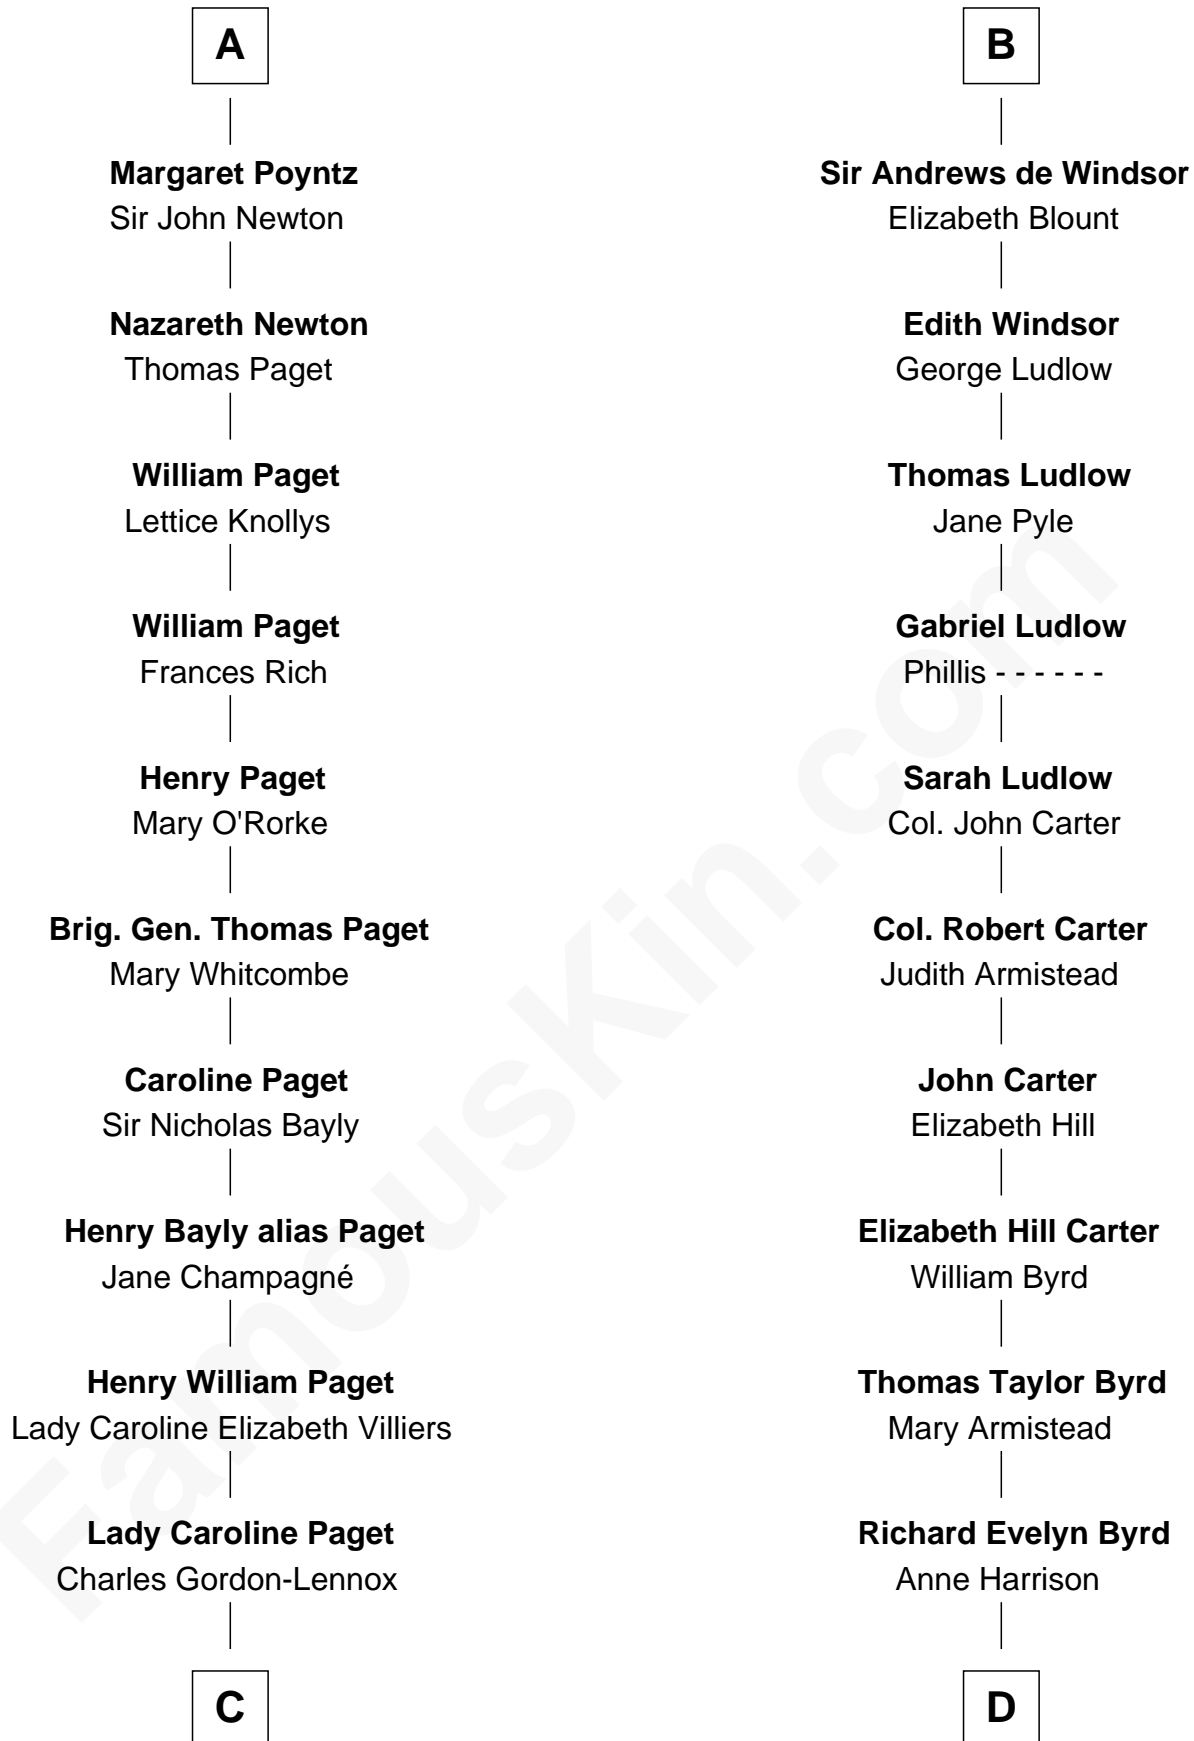

FamousKin.com
Relationship Chart of
Princess Diana
Princess of Wales

19th cousin 2 times removed of
Admiral Richard Byrd
Polar Explorer

C

Cecilia Catherine Gordon-Lennox

Charles George Bingham

Rosalind Cecilia Caroline Bingham

James Albert Edward Hamilton

Cynthia Elinor Beatrix Hamilton

Albert Edward John Spencer

Edward John Spencer

Frances Ruth Burke Roche

Princess Diana

Princess of Wales

D