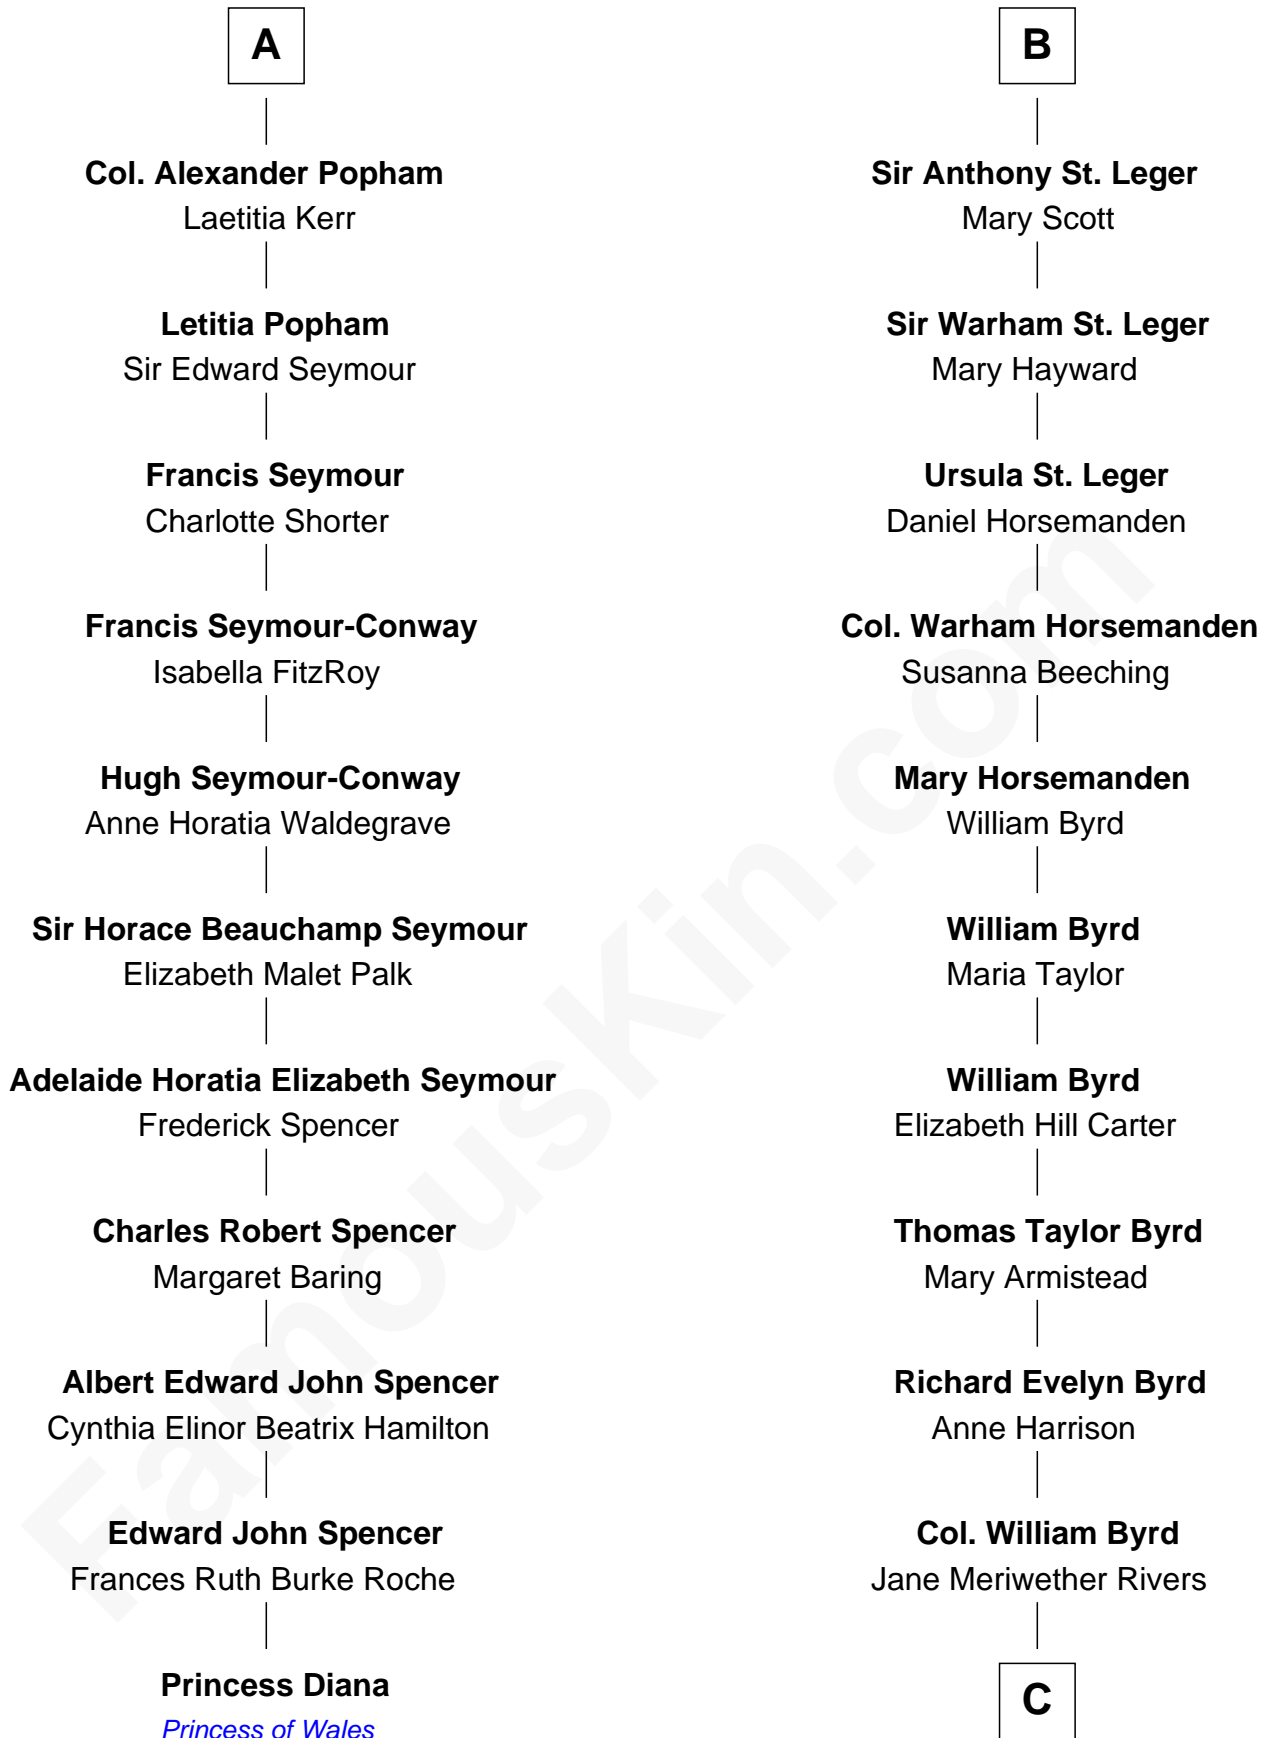

# FamousKin.com Relationship Chart of

**Princess Diana**

*Princess of Wales*

17th cousin 1 time removed of

**Admiral Richard Byrd**

*Polar Explorer*

**C**

**Richard Evelyn Byrd**  
Eleanor Bolling Flood

**Admiral Richard Byrd**  
*Polar Explorer*

FamousKin.com