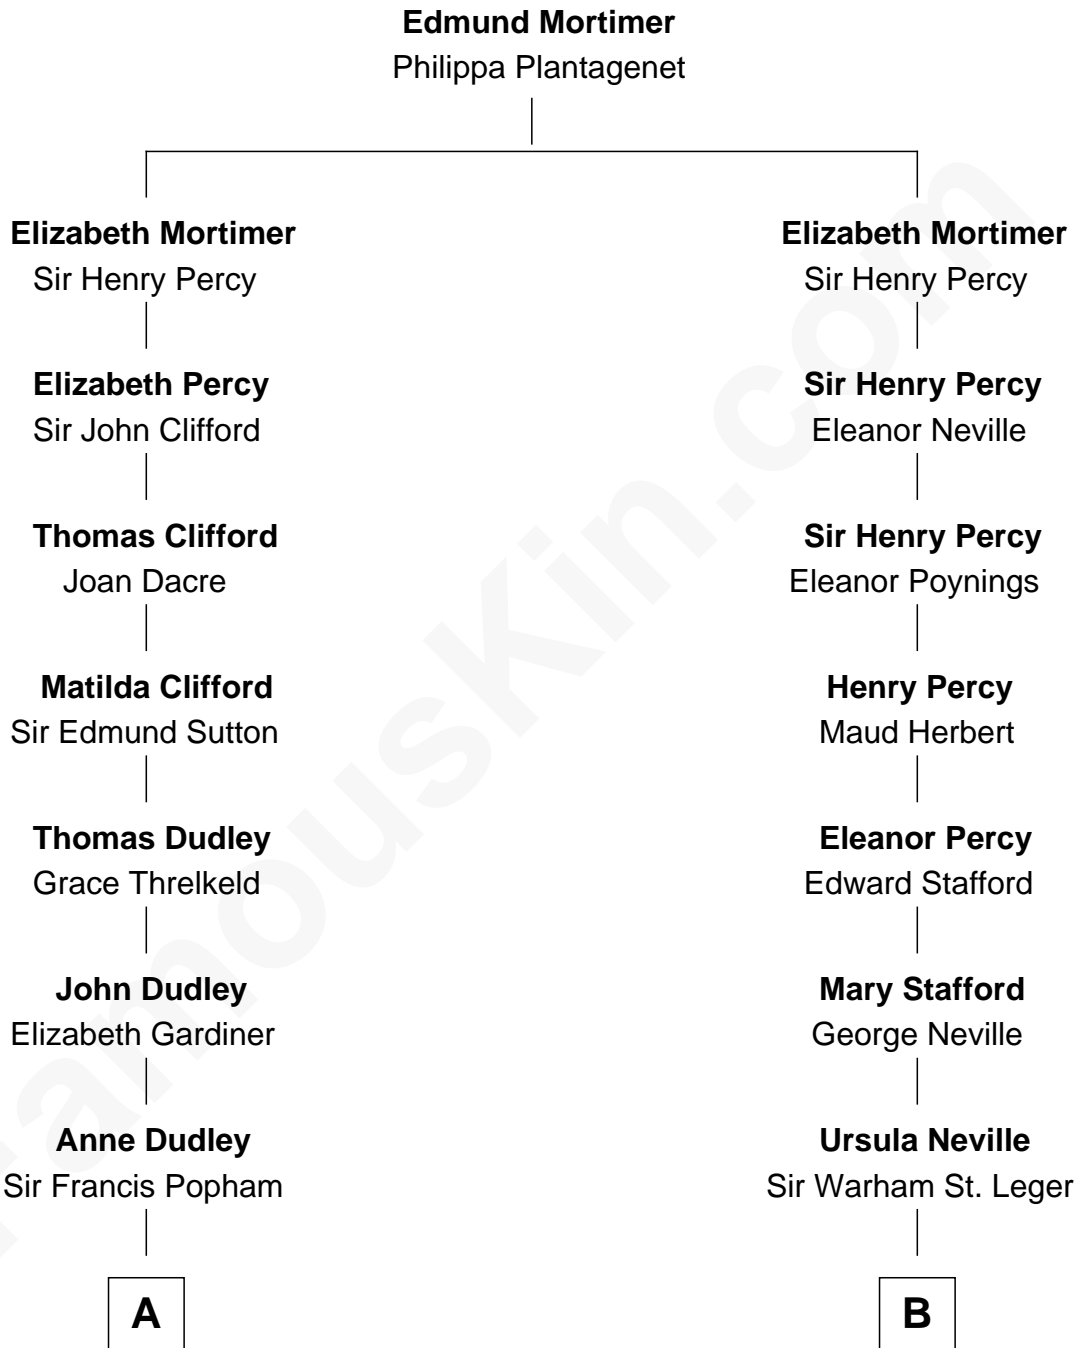

# FamousKin.com Relationship Chart of

**Princess Diana**

*Princess of Wales*

17th cousin 1 time removed of

**Admiral Richard Byrd**

*Polar Explorer*

**C**

**Richard Evelyn Byrd**  
Eleanor Bolling Flood

**Admiral Richard Byrd**  
*Polar Explorer*

FamousKin.com