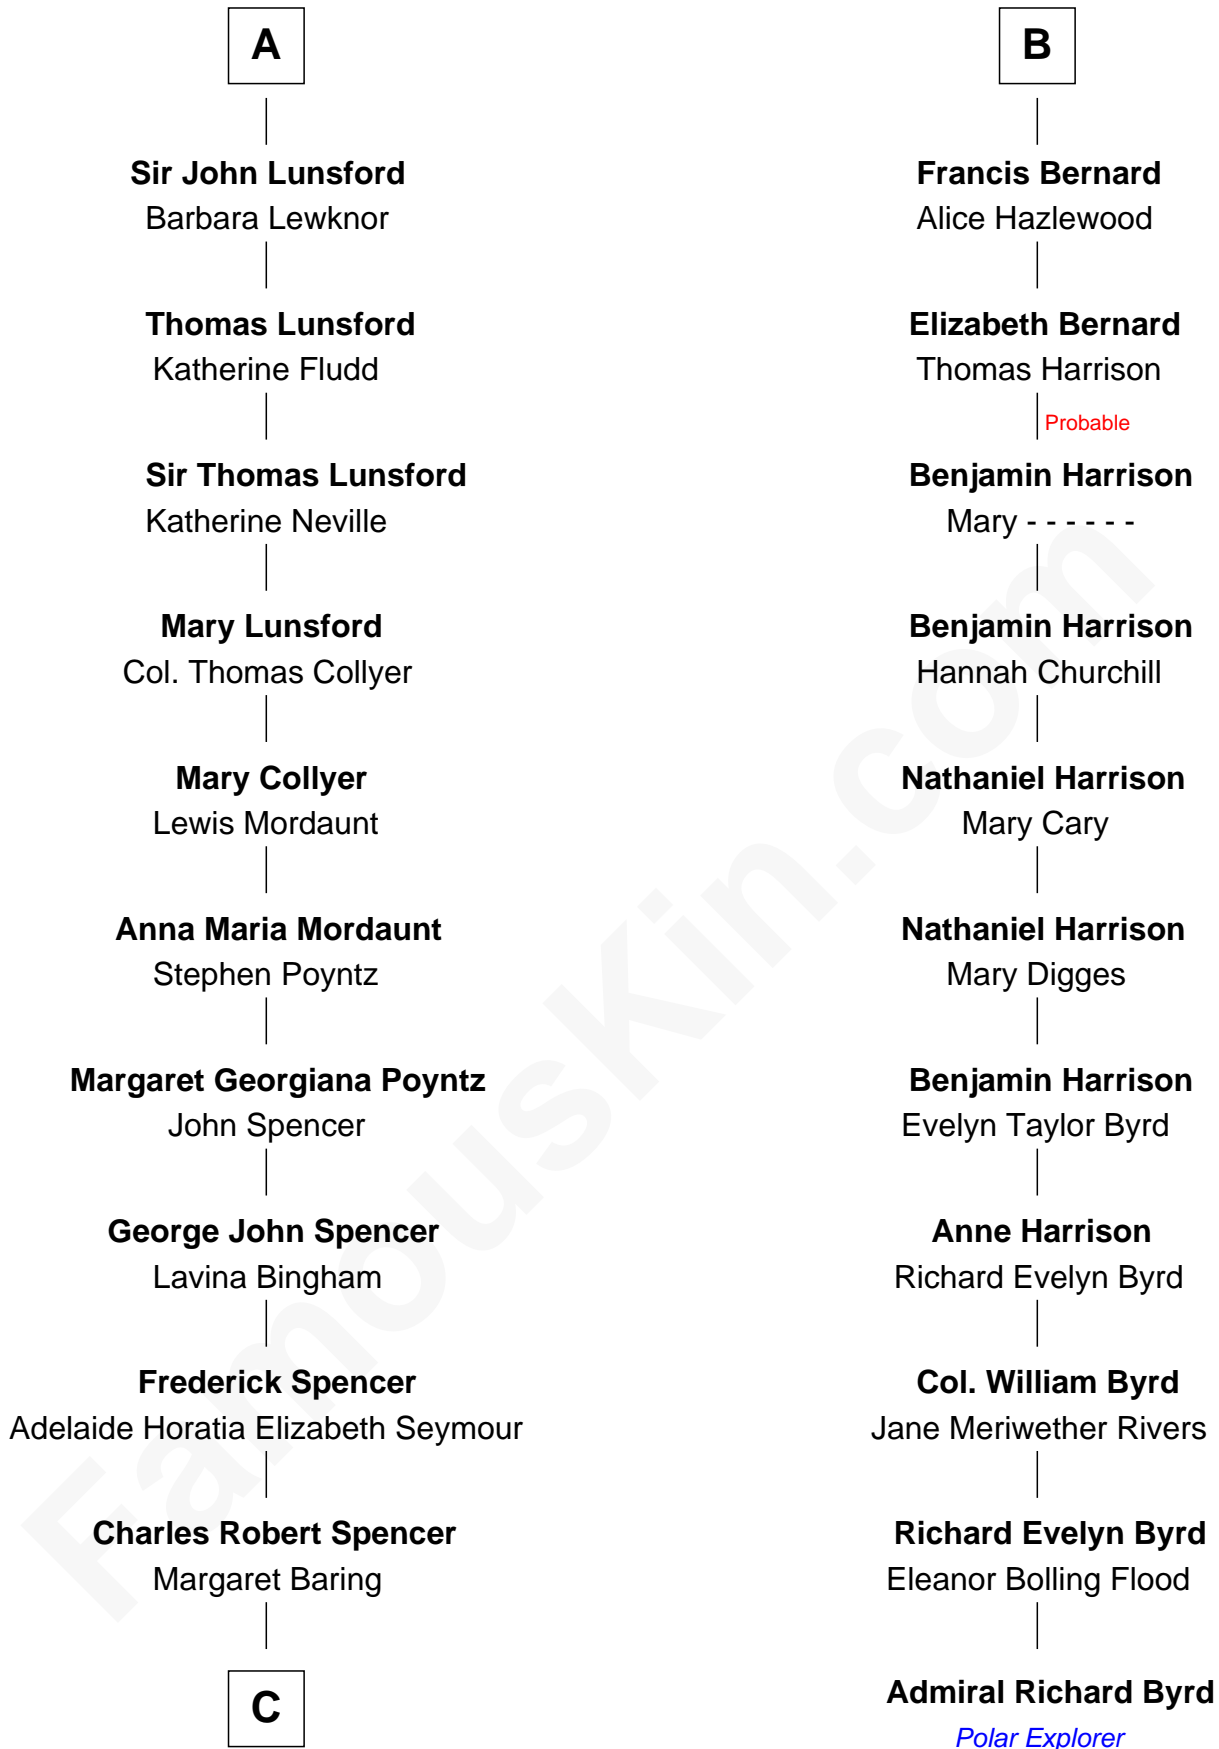

FamousKin.com Relationship Chart of

Princess Diana

Princess of Wales

17th cousin 2 times removed of

Admiral Richard Byrd

Polar Explorer

Sir William de Ros
Margery de Badlesmere

C

—
Albert Edward John Spencer
Cynthia Elinor Beatrix Hamilton

—
Edward John Spencer
Frances Ruth Burke Roche

—
Princess Diana
Princess of Wales

FamousKin.com