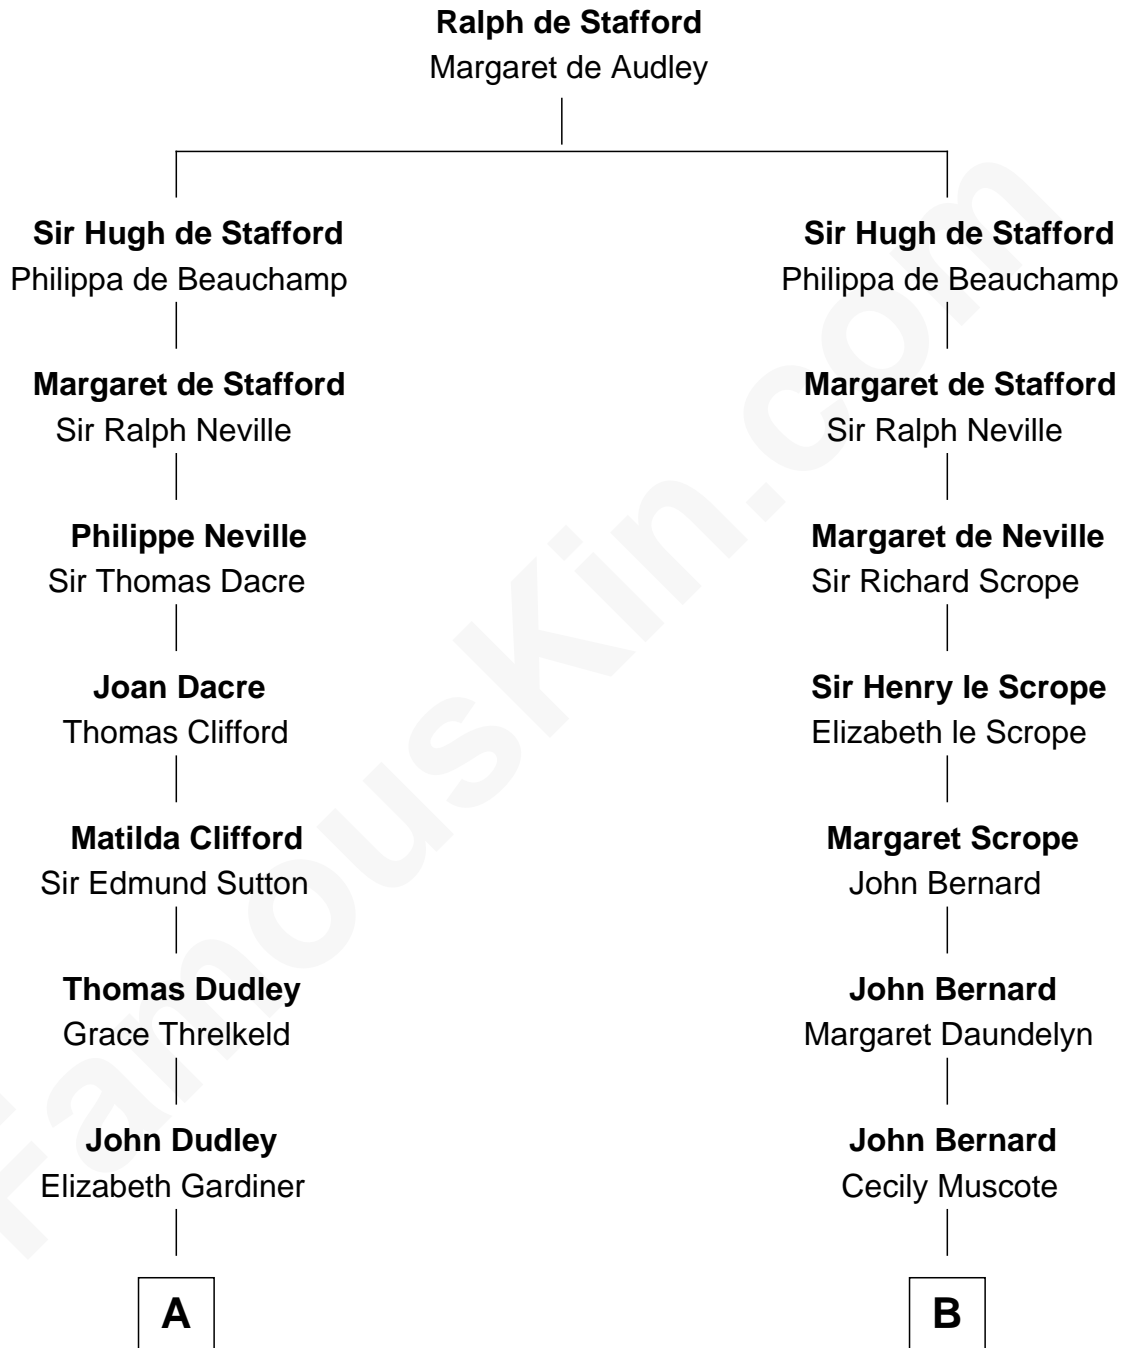

# FamousKin.com Relationship Chart of

**Princess Diana**

*Princess of Wales*

17th cousin 1 time removed of

**Admiral Richard Byrd**

*Polar Explorer*

**C**

**Edward John Spencer**  
Frances Ruth Burke Roche

**Princess Diana**  
*Princess of Wales*

FamousKin.com