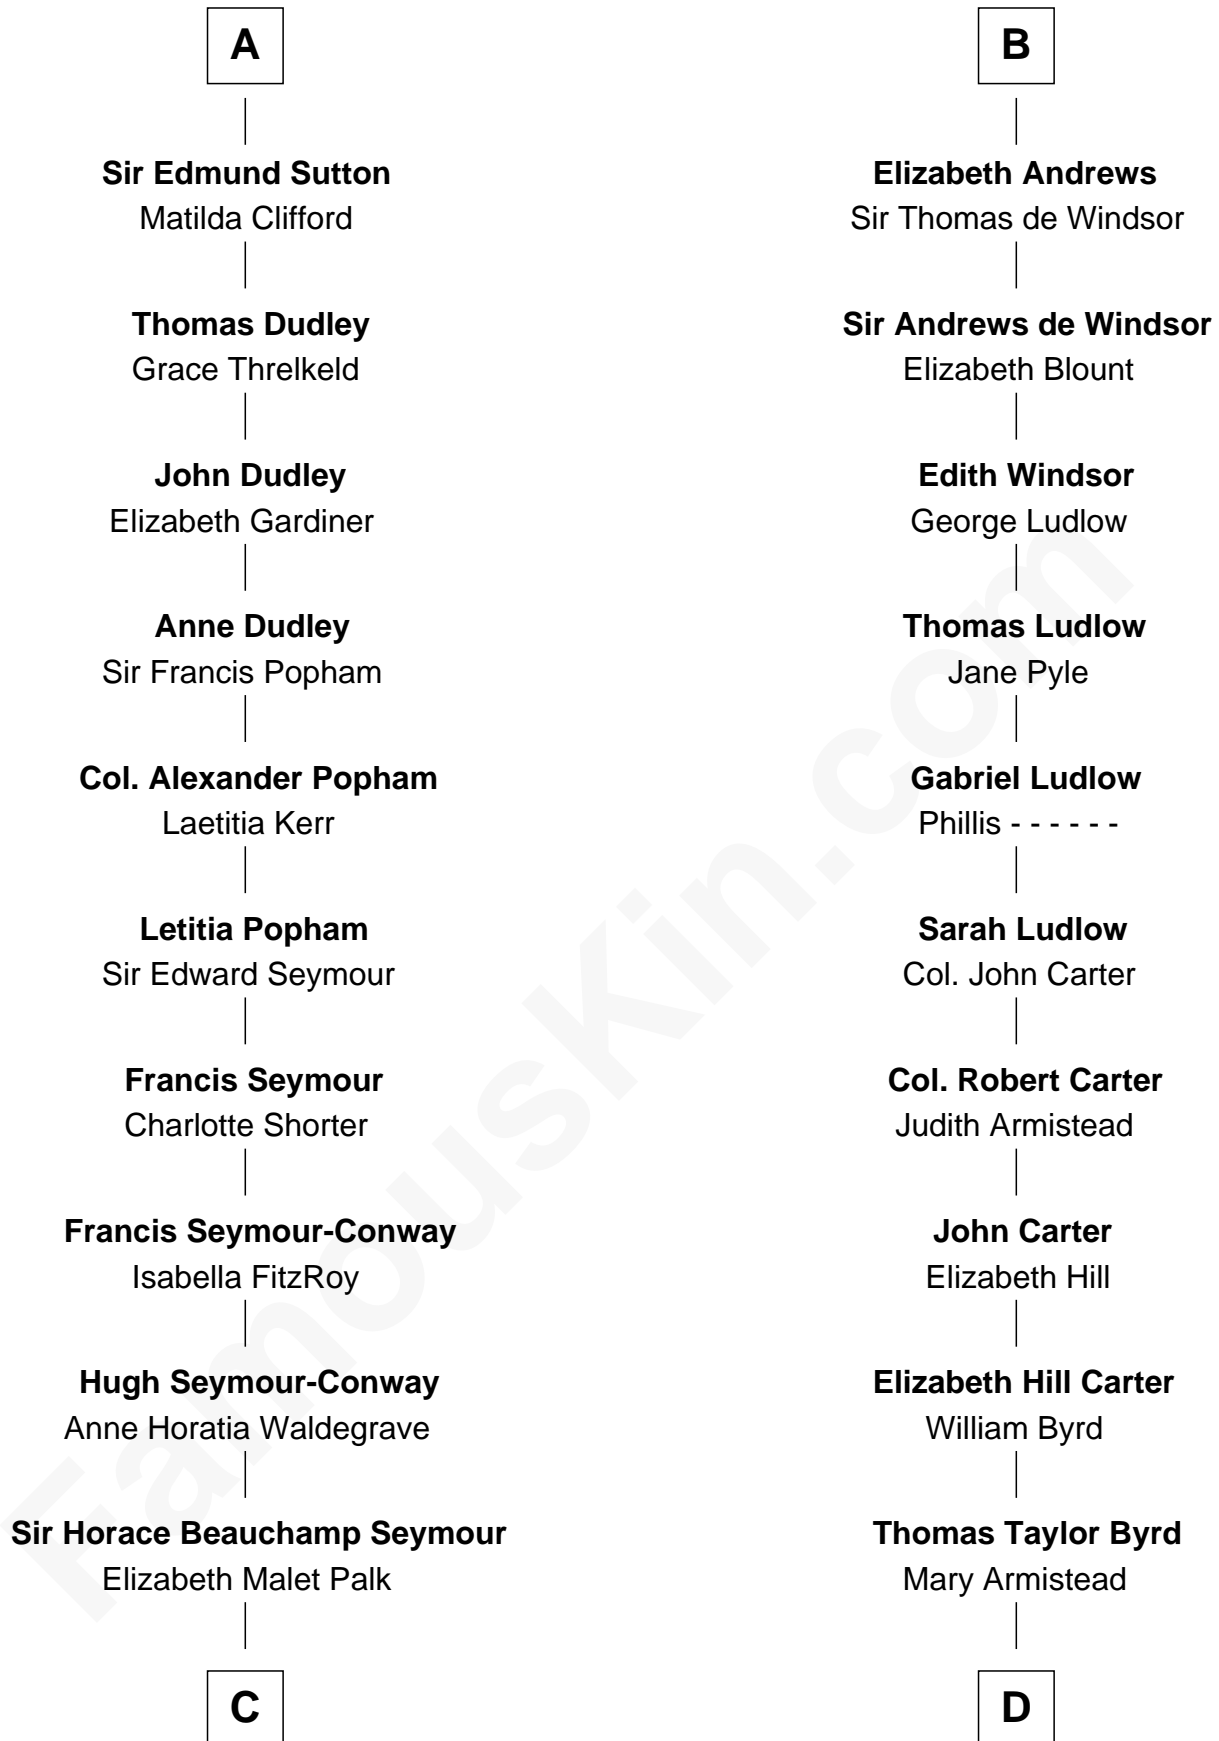

FamousKin.com Relationship Chart of

Princess Diana

Princess of Wales

20th cousin 1 time removed of

Admiral Richard Byrd

Polar Explorer

Sir Hugh le Despencer

Aveline Basset

Catherine de Beaumont

Elizabeth Luttrell

John Stratton

Elizabeth Stratton

John Andrews

B

C

Adelaide Horatia Elizabeth Seymour

Frederick Spencer

Charles Robert Spencer

Margaret Baring

Albert Edward John Spencer

Cynthia Elinor Beatrix Hamilton

Edward John Spencer

Frances Ruth Burke Roche

Princess Diana