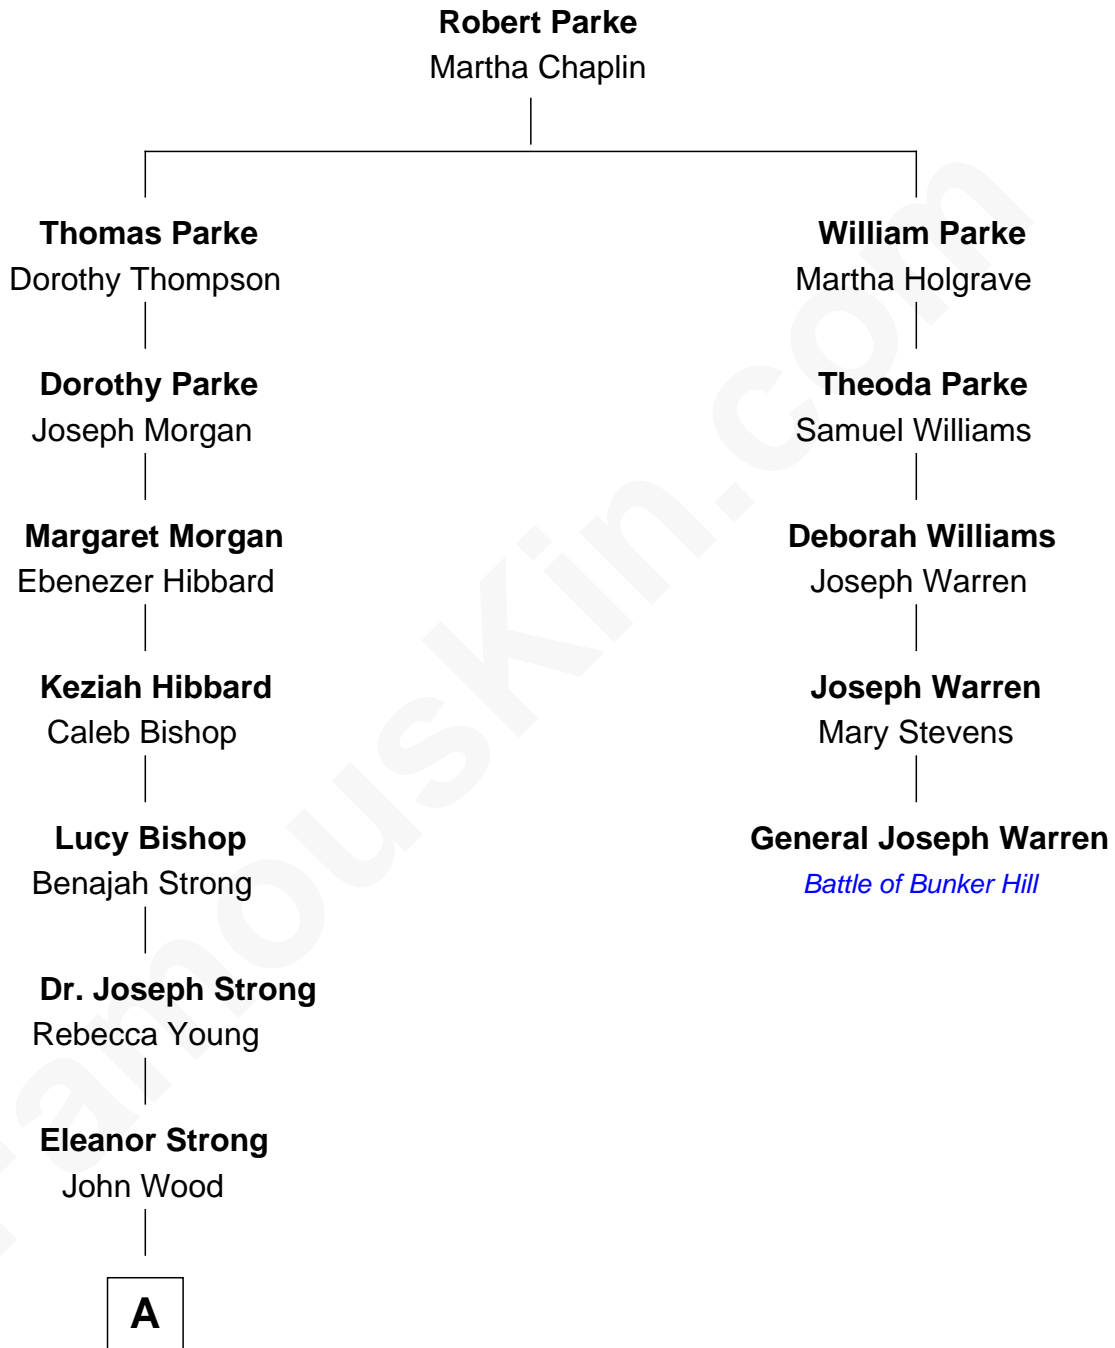

FamousKin.com Relationship Chart of

Princess Diana

Princess of Wales

4th cousin 7 times removed of

General Joseph Warren

Killed at Battle of Bunker Hill

A

—
Ellen Wood
Franklin H. Work

—
Frances Eleanor Work
James Boothby Burke Roche

—
Edmund Maurice Burke Roche
Ruth Sylvia Gill

—
Frances Ruth Burke Roche
Edward John Spencer

—
Princess Diana
Princess of Wales

FamousKin.com